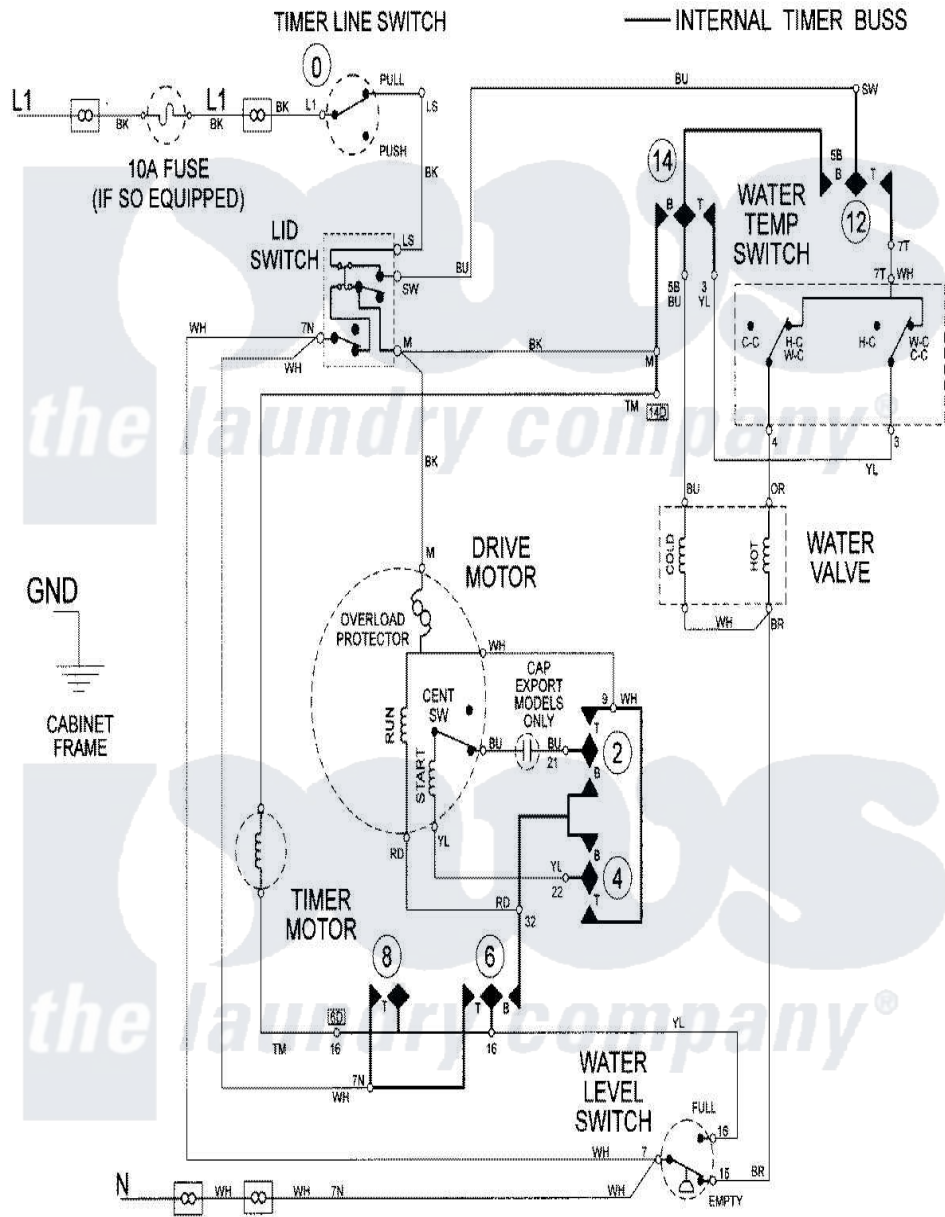

Maytag LAT9306AKM 08 - WIRING INFO (LAT9306DAM/AKQ/DAQ)(SER 10)

Maytag Residential Maytag LAT9306AKM Washer Parts Parts Diagram 08 - WIRING INFO (LAT9306DAM/AKQ/DAQ)(SER 10)  
 Click on the part number to view part

Item	Original Part Number	Replaced By	Status	Part Description
NI	15002089		Not Available	WIRING INFORMATION