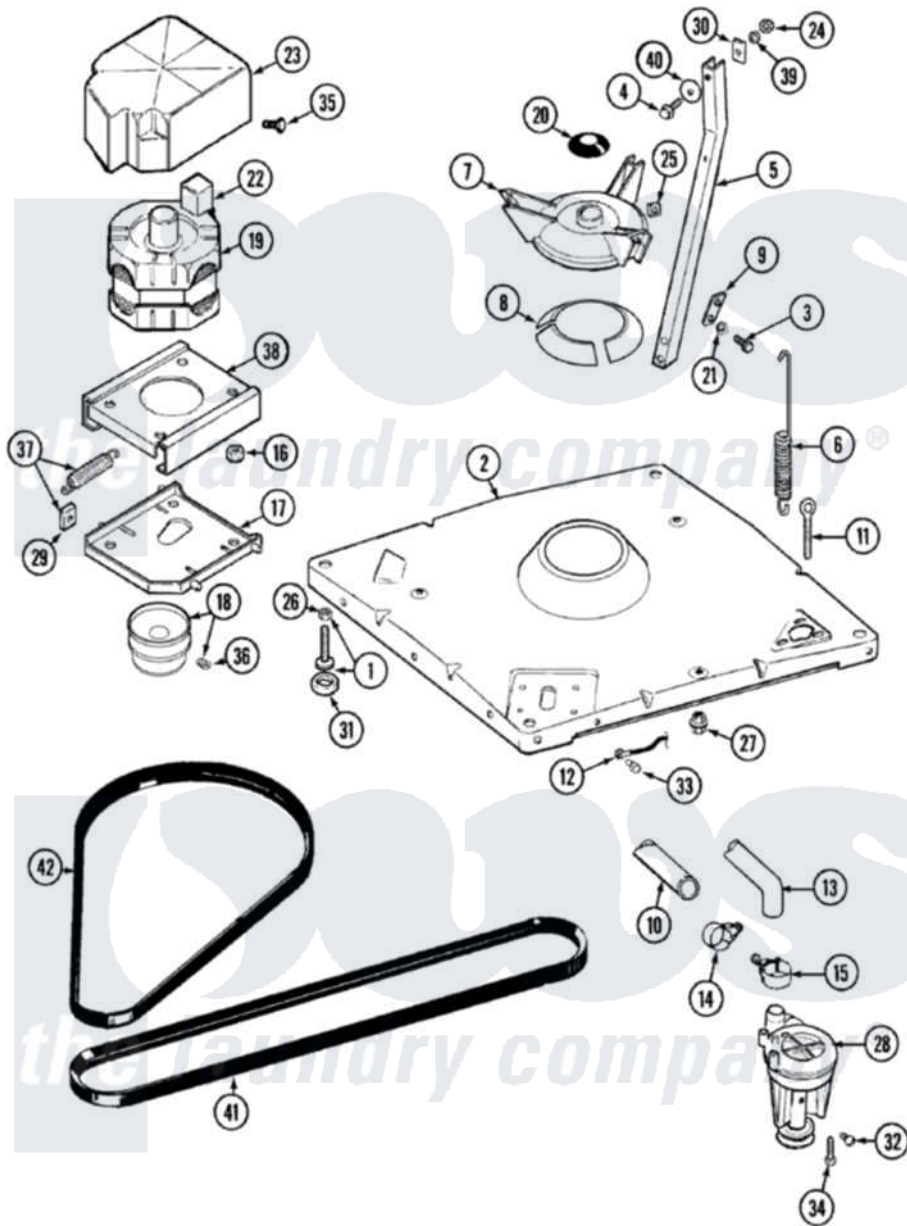

Maytag LAT9306AKQ 01 - BASE (LAT9306AKQ)

Maytag Residential Maytag LAT9306AKQ Washer Parts Parts Diagram 01 - BASE (LAT9306AKQ)
 Click on the part number to view part

Item	Original Part Number	Replaced By	Status	Part Description
1	Y302699	22003428		Leg, Adjustable
2	22001172	22002150		Base
3	Y015627			Screw- Hex
4	205254	W10175938		Bolt
"	200744	W10175939		Bolt
5	213053			Brace, Tub Part Not Used
6	22001300			Spring, Centering
7	203725			Damper W/Bolt And Clip
8	203956			Damper Pad Kit
9	213073			Washer, Double Brace
10	22001816			Hose, Drain
11	216416			Bolt, Eye/Centering Spring
12	901220			Ground Wire
13	213045			Hose, Outer Tub Part Not Used
14	22001820	285655		Clamp, Hose
15	22001640	285655		Clamp, Hose

16	Y311426	3400029	Nut, Adapter Plate
17	22001301		Mount, Motor Lower-Assembly
18	200816	6-2008160	Pulley- MO
19	202157	12002352	Motor-Drve
20	22001586		Deflector, Water
21	911852	486009	Lockwasher
22	205132	Not Available	SWITCH, MOTOR EXTERNAL START No.201664-14,205463- 4 & 201800-4
23	215098		Shield, Motor
24	Y052734		Nut, Carrage Bolts And Bracket
25	Y052785		Nut, Brace To Damper
26	210385		Lock Nut For Adjustable Leg
27	211949		Nut, Adjustment Eyebolt
28	202203	6-2022030	Pump As Pa
29	204998	205000	Roller And Spring Kit 4+Spr
30	212979	Not Available	WASHER, TUB BRACE
31	210684		Foot, Adjustable Leg
32	Y015408	22003235	Screw, Bearing Insert
33	Y705026	3370225	Screw
34	211880		Screw, HeX Head No.10 X 1/2 Inc
35	213121	3400111	Screw, 12-14 X 5/8
36	Y053241		Set Screw, Motor Pulley
37	205000		Roller And Spring Kit 4+Spr
38	214956		Motor Mount Assembly
39	Y054867		Washer, Lock
40	211100		Washer, Outer Tub
41	211124		Part Not Used
42	211125		V Belt, DriVe Pulley