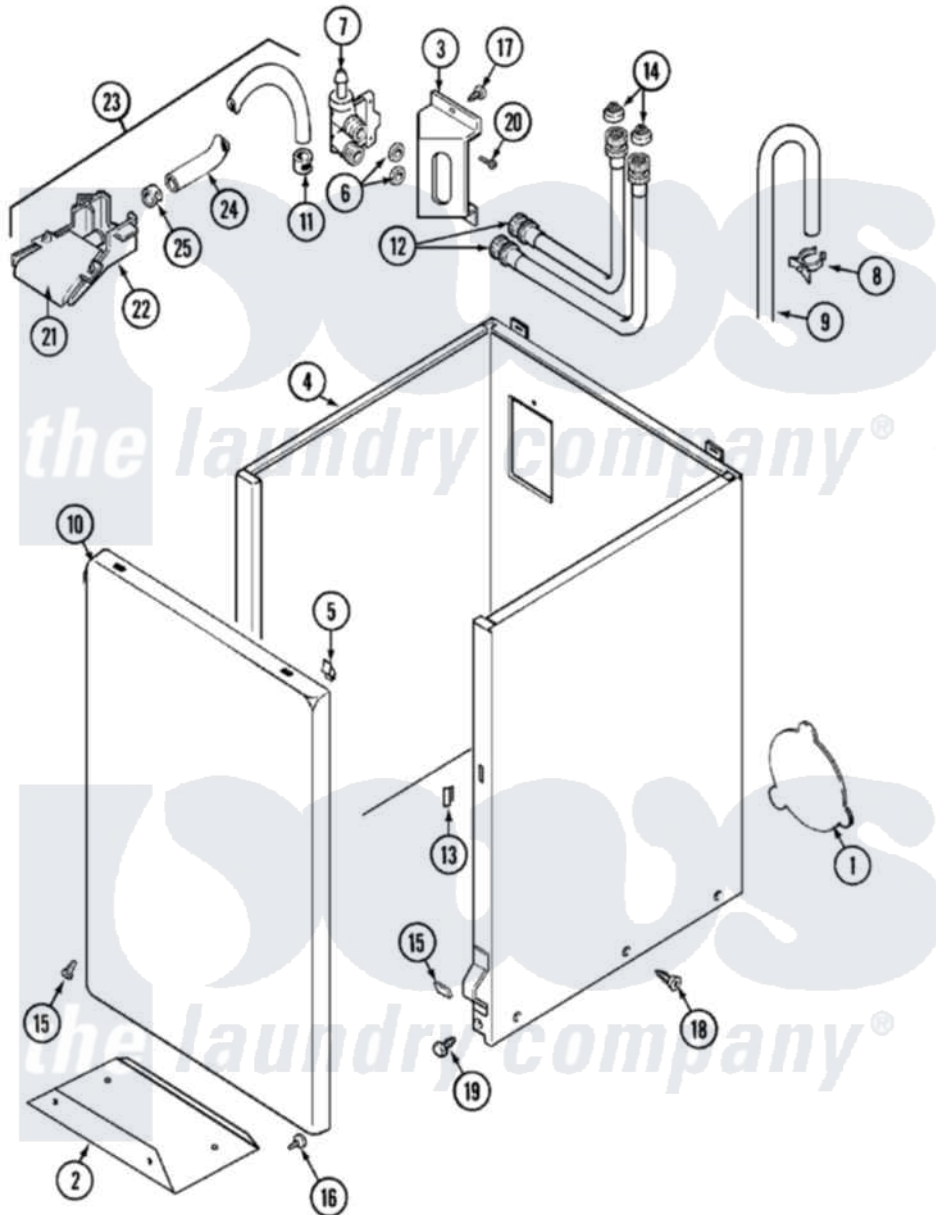

# Maytag LAT9306AKQ 02 - CABINET (LAT9306AKQ)

Maytag [Residential Maytag LAT9306AKQ Washer Parts](#) Parts Diagram 02 - CABINET (LAT9306AKQ)

[Click on the part number to view part](#)

Item	Original Part Number	Replaced By	Status	Part Description
1	22001683	<a href="#">22002924</a>		Plate, Access
"	211294	<a href="#">90767</a>		Screw, 8A X 3/8 HeX Washer Head Tapping
"	211878		Not Available	PLATE, ACCESS
2	<a href="#">213846</a>			Guard, Belt
3	<a href="#">22002361</a>			Bracket, Water Valve
"	22003217	<a href="#">3370225</a>		Screw
"	214812	<a href="#">22002361</a>		Bracket, Water Valve
4	22002657		Not Available	CABINET ASSEMBLY (BSQ)
5	<a href="#">22001650</a>			Fastener, Spring
6	<a href="#">Y013783</a>			Washer, Inlet Hose
7	<a href="#">22002360</a>			Valve, Water
"	214337	<a href="#">96160</a>		Screen
8	22001815	<a href="#">22002765</a>		Clip, Hose
9	<a href="#">22001816</a>			Hose, Drain
"	22002700	<a href="#">22003410</a>		Hose, Drain
"	22002701	<a href="#">22003814</a>		Retainer, Drain Hose