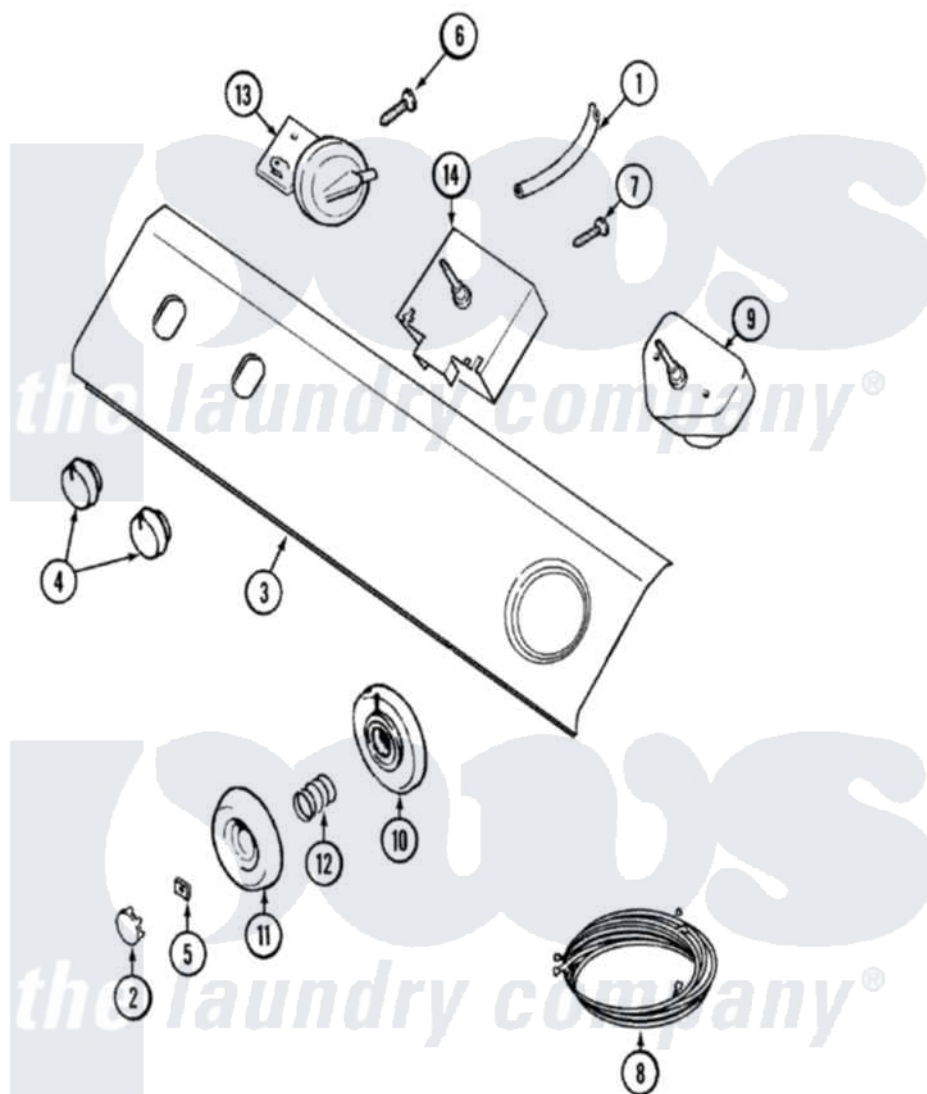

Maytag LAT9306AKQ 04 - CONTROL PANEL (LAT9306AKQ)

Maytag [Residential Maytag LAT9306AKQ Washer Parts](#) Parts Diagram 04 - CONTROL PANEL (LAT9306AKQ)
 Click on the part number to view part

| Item | Original Part Number | Replaced By | Status | Part Description |
|------|--------------------------|--------------------------|---------------|--|
| 1 | 22001036 | 22001619 | | Tube, Water Level Switch |
| 2 | 33002347 | | | Timer Knob Insert/Cap |
| 3 | 22001967 | 12001908 | | Switch-Lid |
| 4 | 22002589 | | | Knob, Selector |
| 5 | 211605 | | | Bezel, Timer Dial |
| 6 | 22001662 | 8534058 | | Screw |
| 7 | 22001661 | 3400094 | | Screw, 10-32 X 3/8 |
| 8 | 22002225 | | | Wire Harness, Main |
| 9 | 22002311 | | | Timer |
| 10 | 22002598 | 22003920 | | Dial Skirt |
| 11 | 22001659 | | | Timer Knob - Grey |
| 12 | 211065 | | | Spring, Index Wheel |
| 13 | 22001656 | | | 5 Level Rotary Pressure Switch |
| 14 | 22001655 | | | Switch, Water Temp. |
| 15 | 22001763 | | Not Available | MANUAL, USE & CARE GUIDE, QUICK REF |