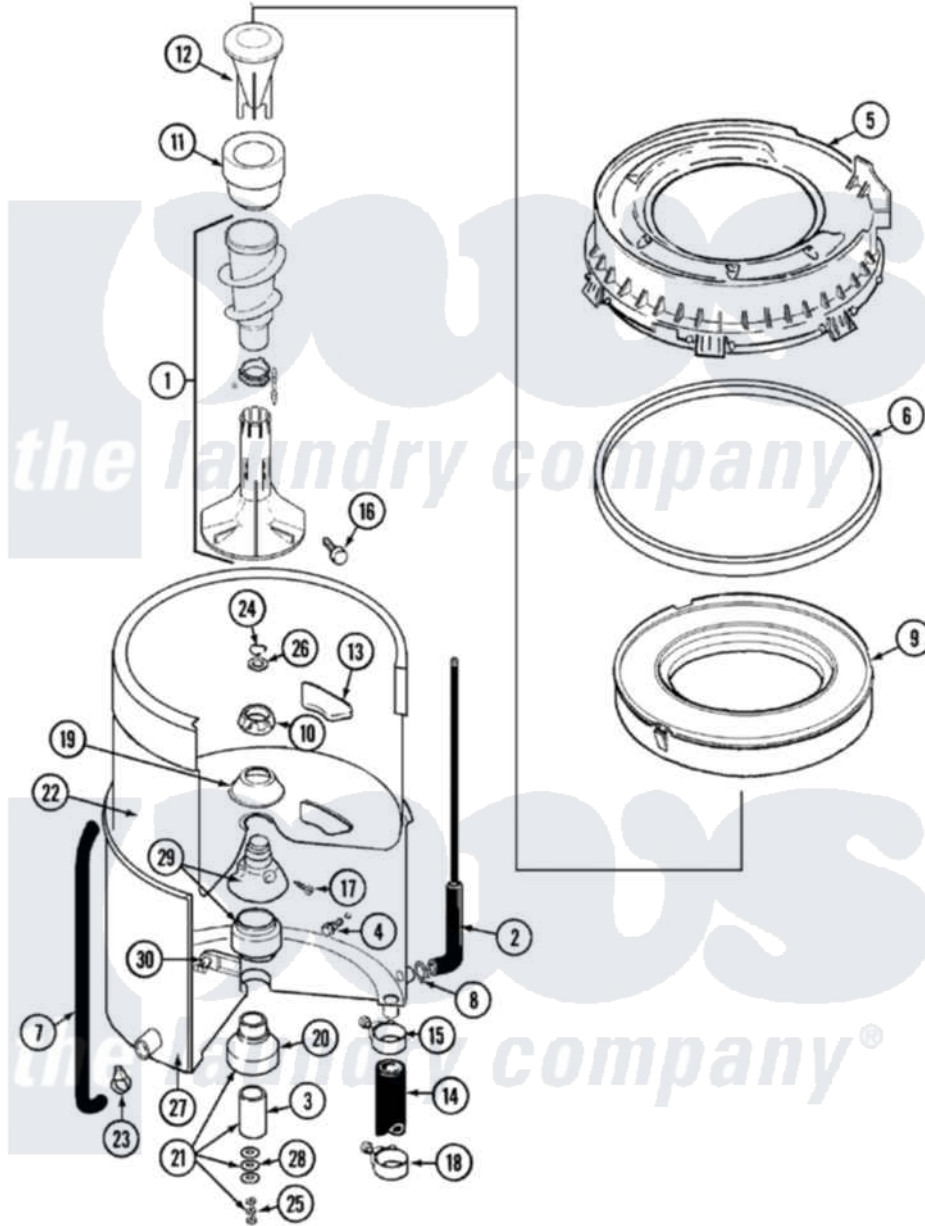

Maytag LAT9306AKQ 07 - TUB (LAT9306AKQ)

Maytag [Residential Maytag LAT9306AKQ Washer Parts](#) Parts Diagram 07 - TUB (LAT9306AKQ)
 Click on the part number to view part

Item	Original Part Number	Replaced By	Status	Part Description
1	22001821			Agitator Auger And Base Assembly
"	22003436	22001821		Agitator Auger And Base Assembly
2	22001036	22001619		Tube, Water Level Switch
3	211130			Bearing Liner, Tub Bearing
4	200744	W10175939		Bolt
"	205254	W10175938		Bolt
5	22001299			Tub Cover And Gasket Assembly
6	Y22001201	22001007		Gasket, Cover To Tub
7	22001320			Tube, Bleach
8	211641			Clamp, 1-1/16"
9	22001142			Ring, Balance
10	211047	6-2110472		Nut- Clamp
11	22001805	21001905		Dispenser, Fabric
12	22001806	21001905		Dispenser, Fabric

13	207219		Filter, Self-Cleaning
14	213045		Hose, Outer Tub Part Not Used
15	22001640	285655	Clamp, Hose
16	22001819		L0cking Screw And O Ring
17	22001423		Set Screw, Mounting Stem
18	22001640	285655	Clamp, Hose
19	211210		Washer, Clamping Nut
20	200824	6-2040130	Tub Bearin
21	204013	6-2040130	Tub Bearin
22	22001139		Tub, Inner
23	205161	489503	Clamp
24	Y015667		Retaining Ring
25	Y054867		Washer, Lock
26	Y015666		Washer, Retaining -
27	22001114	Not Available	TUB, OUTER (EX. LARGE)
28	211100		Washer, Outer Tub
29	22001648	6-2095720	Mounting S
30	214434		Spout, Deflector