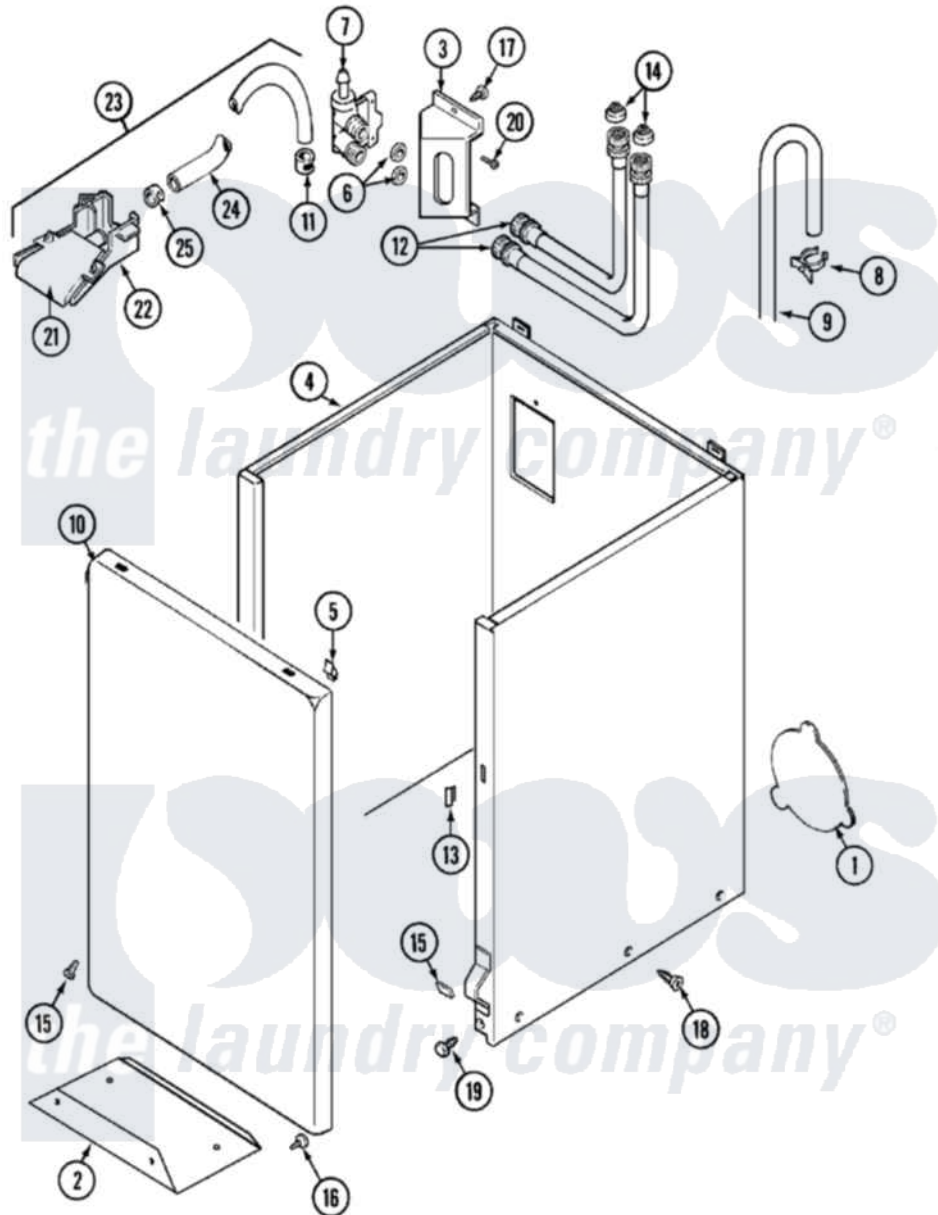

# Maytag LAT9306BGE 02 - CABINET

Maytag [Residential Maytag LAT9306BGE Washer Parts](#) Parts Diagram 02 - CABINET  
 Click on the part number to view part

Item	Original Part Number	Replaced By	Status	Part Description
1	211294	<a href="#">90767</a>		Screw, 8A X 3/8 HeX Washer Head Tapping
"	22003453		Not Available	LABEL, ENERGY (AUS)
"	22001683	<a href="#">22002924</a>		Plate, Access
2	<a href="#">22001624</a>			Guard, Belt
3	<a href="#">22002361</a>			Bracket, Water Valve
4	22002379	<a href="#">22004425</a>		Cabinet White Aspack
5	<a href="#">22001650</a>			Fastener, Spring
6	<a href="#">Y013783</a>			Washer, Inlet Hose
7	214337	<a href="#">96160</a>		Screen
"	<a href="#">22001197</a>			Valve, Water
8	22001815	<a href="#">22002765</a>		Clip, Hose
9	22002700	<a href="#">22003410</a>		Hose, Drain
"	22002701	<a href="#">22003814</a>		Retainer, Drain Hose
10	22002366		Not Available	PANEL, FRONT (WHT)
"	<a href="#">22001817</a>			Sheet, Sound Damper
11	216169	<a href="#">596669</a>		Clamp, Manifold

12	208100	<a href="#">76313</a>	Hosefill
13	214376	<a href="#">22002331</a>	Spacer, Front Panel
14	200961	<a href="#">12001413</a>	Strainer And Washer Kit
15	22002378	<a href="#">27001200</a>	Screw
"	<a href="#">22001995</a>		Screw Note: Screw, Tumbler Front And Shroud
"	<a href="#">22002376</a>		Clip
"	<a href="#">22002377</a>		Clip, Retainer
16	33002442	<a href="#">3400094</a>	Screw, 10-32 X 3/8
17	22003217	<a href="#">3370225</a>	Screw
18	<a href="#">213007</a>		Xfor Cabinet See Cabinet, Back
19	213121	<a href="#">3400111</a>	Screw, 12-14 X 5/8
"	213122	<a href="#">27001200</a>	Screw
20	<a href="#">Y313561</a>		Screw---NA
21	<a href="#">22001187</a>		Injector
22	<a href="#">22001186</a>		Injector
23	<a href="#">22001304</a>		Water Injector Assembly
24	<a href="#">22001190</a>		Hose, Injector
25	216169	<a href="#">596669</a>	Clamp, Manifold