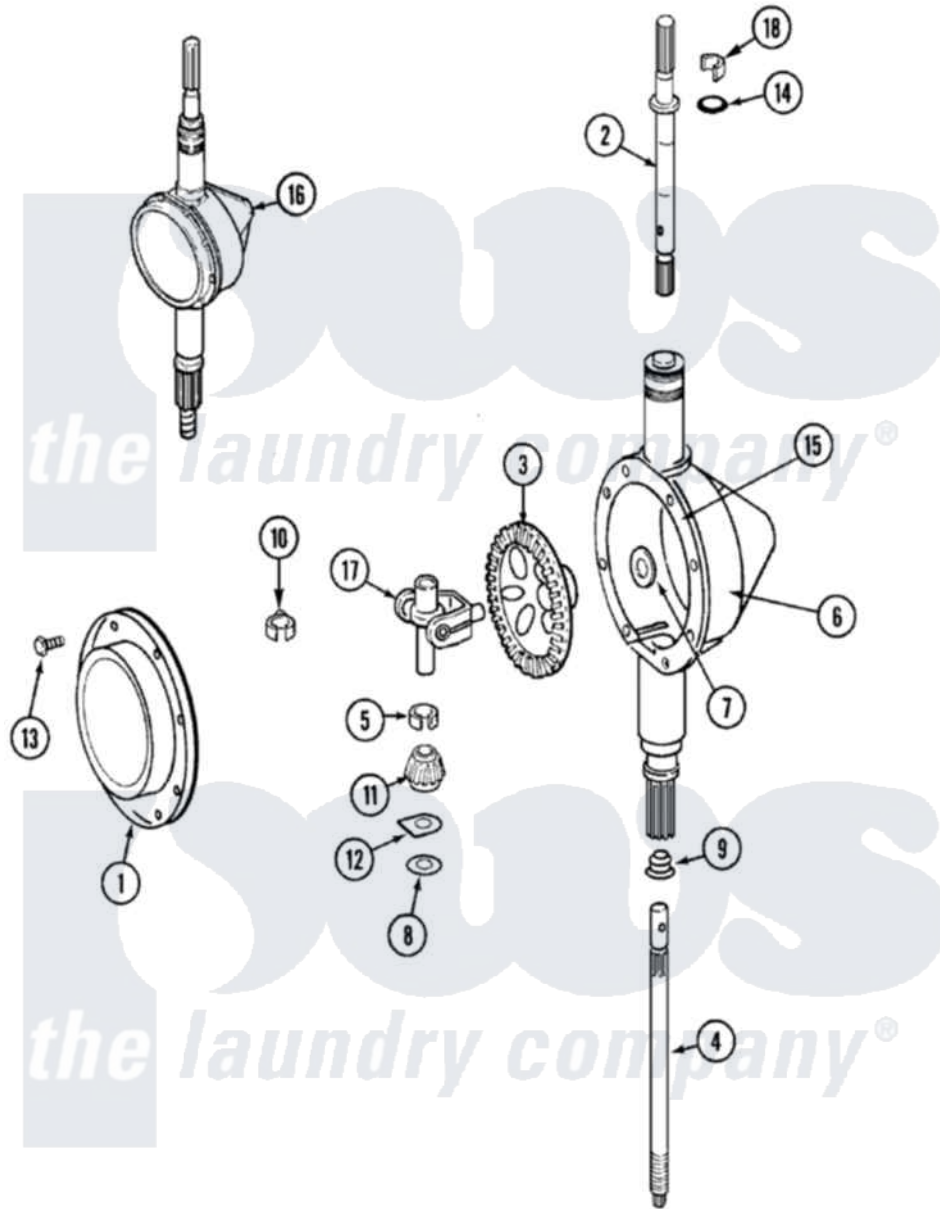

Maytag LAT9306BGE 06 - TRANSMISSION

Maytag Residential Maytag LAT9306BGE Washer Parts Parts Diagram 06 - TRANSMISSION
 Click on the part number to view part

Item	Original Part Number	Replaced By	Status	Part Description
1	206628			Cover, Transmission
2	22002415	6-2168983		Shaft- Agi
3	206713	6-2067130		Gear- Beve
4	22002342	6-2300050		Shaft- Cen
5	22002353			Collar, Center Shaft
6	22002416	6-2300100		Assembly-
7	215394			Washer, Bevel Gear
8	211483	6-2114830		Washer- SP
9	206602	207843		Lip Seal Repair Kit
10	22002341			Collar, Lower Plastic Keeper
11	215401	W10221114		Pinion
12	215395			Plate, Clutch
13	215417		Not Available	SCREW, TRANSMISSION COVER
14	22002417			O-Ring AgitatOr Shaft
15	Y058700	675652		Adhesive
16	22002126	6-2097750		Trans Dee