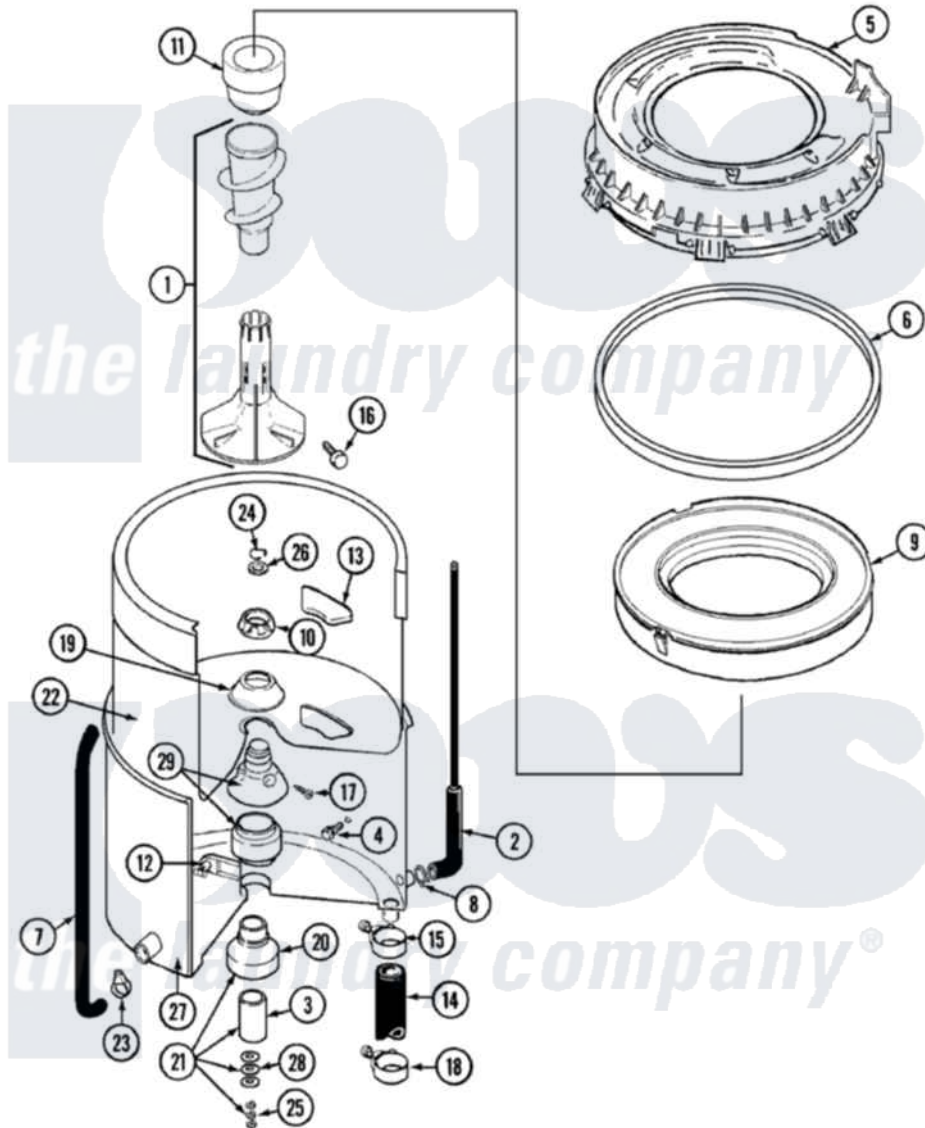

Maytag LAT9306BGE 07 - TUB

Maytag [Residential Maytag LAT9306BGE Washer Parts](#) Parts Diagram 07 - TUB
 Click on the part number to view part

Item	Original Part Number	Replaced By	Status	Part Description
1	22003436	22001821		Agitator Auger And Base Assembly
2	22001036	22001619		Tube, Water Level Switch
3	211130			Bearing Liner, Tub Bearing
4	200744	W10175939		Bolt
"	205254	W10175938		Bolt
5	22001299			Tub Cover And Gasket Assembly
6	Y22001201	22001007		Gasket, Cover To Tub
7	22001320			Tube, Bleach
8	211641			Clamp, 1-1/16"
9	22001142			Ring, Balance
10	211047	6-2110472		Nut- Clamp
11	21001599	21001905		Dispenser, Fabric
12	214434			Spout, Deflector
13	207219			Filter, Self-Cleaning
14	213045			Hose, Outer Tub Part Not

14	213043		Used
15	22001640	285655	Clamp, Hose
16	22001819		L0cking Screw And O Ring
17	22001423		Set Screw, Mounting Stem
18	22001640	285655	Clamp, Hose
19	211210		Washer, Clamping Nut
20	200824	6-2040130	Tub Bearin
21	204013	6-2040130	Tub Bearin
22	22001139		Tub, Inner
23	205161	489503	Clamp
24	Y015667		Retaining Ring
25	Y054867		Washer, Lock
26	Y015666		Washer, Retaining -
27	22001114	Not Available	TUB, OUTER (EX. LARGE)
28	211100		Washer, Outer Tub
29	22001648	6-2095720	Mounting S