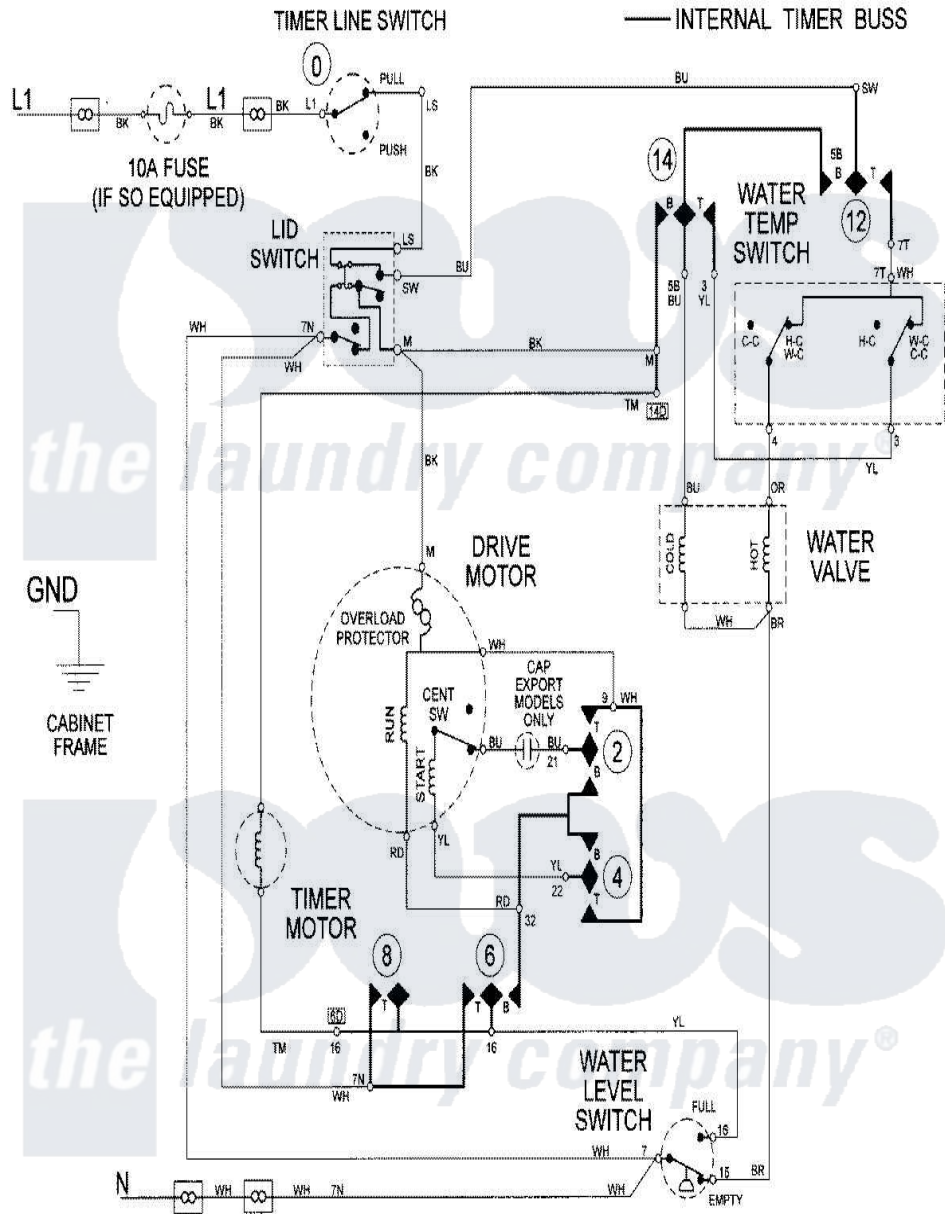

Maytag LAT9306BGE 08 - WIRING INFORMATION

Maytag Residential Maytag LAT9306BGE Washer Parts Parts Diagram 08 - WIRING INFORMATION
 Click on the part number to view part

Item	Original Part Number	Replaced By	Status	Part Description
NI	15002089		Not Available	WIRING INFORMATION