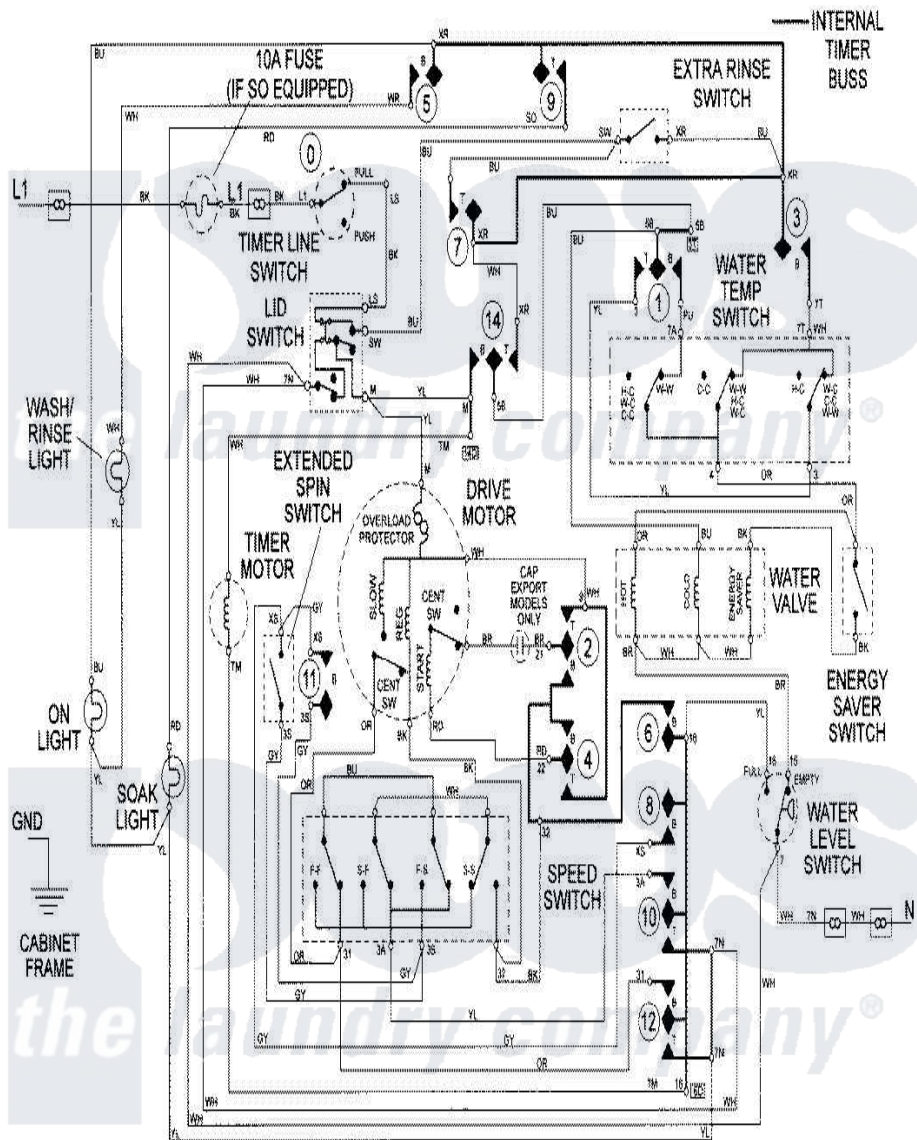

Maytag LAT9306DAM 09 - WIRING INFO (LAT9806DAM) (SERIES 10)

Maytag Residential Maytag LAT9306DAM Washer Parts Diagram 09 - WIRING INFO (LAT9806DAM) (SERIES 10)

[Click on the part number to view part](#)

Item	Original Part Number	Replaced By	Status	Part Description
NI	15002103		Not Available	WIRING INFORMATION