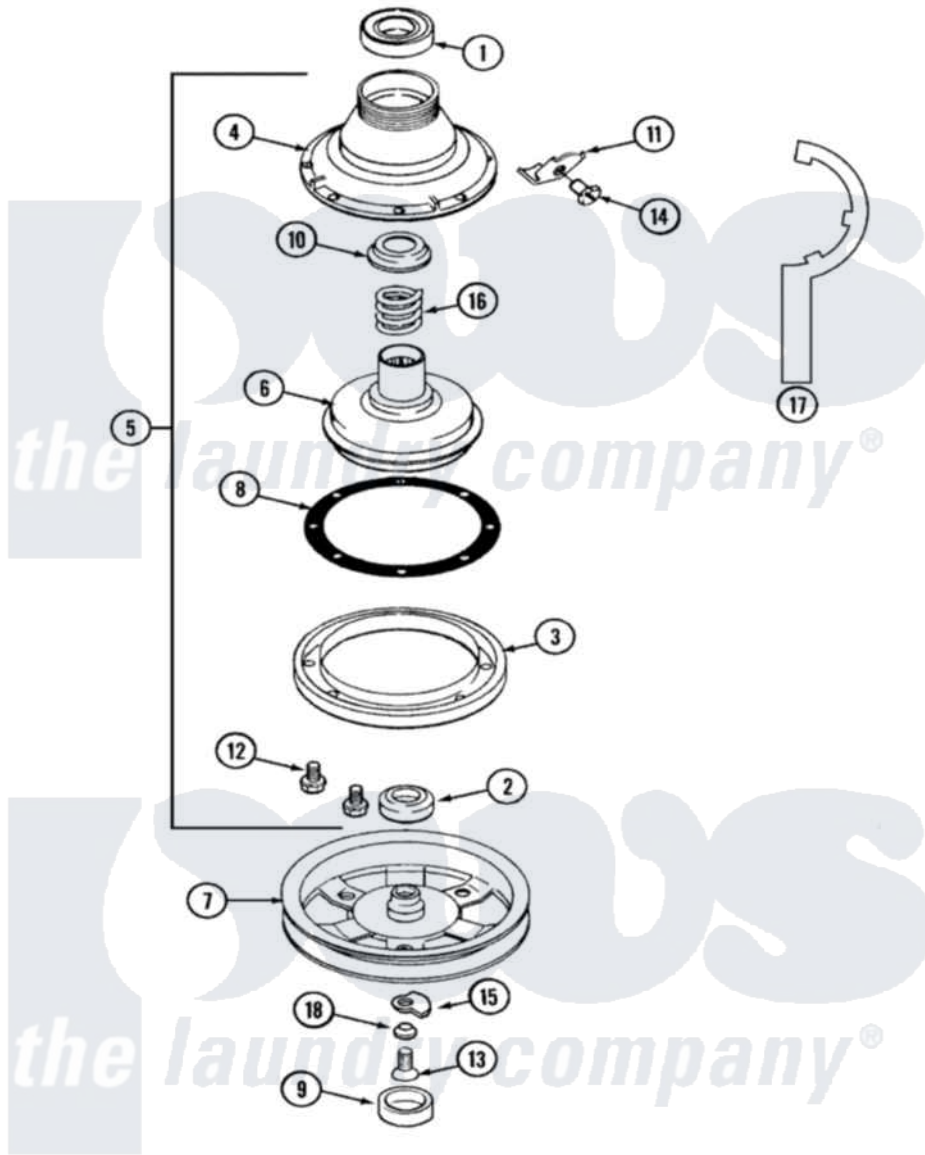

Maytag LAT9306DAQ 03 - CLUTCH & BRAKE (LAT9306DAQ)

Maytag [Residential Maytag LAT9306DAQ Washer Parts](#) Parts Diagram 03 - CLUTCH & BRAKE (LAT9306DAQ)
 Click on the part number to view part

Item	Original Part Number	Replaced By	Status	Part Description
1	Y200720	22003441		Bearing, Rear
2	200835			Bearing, Brake Rotor
3	211043	6-2011900		Brake Asse
4	211045	6-2011900		Brake Asse
5	201190	6-2011900		Brake Asse
6	201126	6-2011900		Brake Asse
7	22002431	6-2301550		Pulley Assembly
8	211042	6-2011900		Brake Asse
9	211038		Not Available	CAP, OIL RETAINER
"	22002428			Cover, Dust
10	211039	6-2011900		Brake Asse
11	213325			Clip, Retaining
12	211000			SCREW, BRAKE DRUM (HEX HEAD)
13	211375	681582		Screw
14	213326			Bolt, Sems Retaining Clip
15	211089			Lug, Stop Pulley

16	211041	6-2011900	Brake Asse
17	Y038315	038315	Tool
18	211090	22003555	Washer, Stop Lug