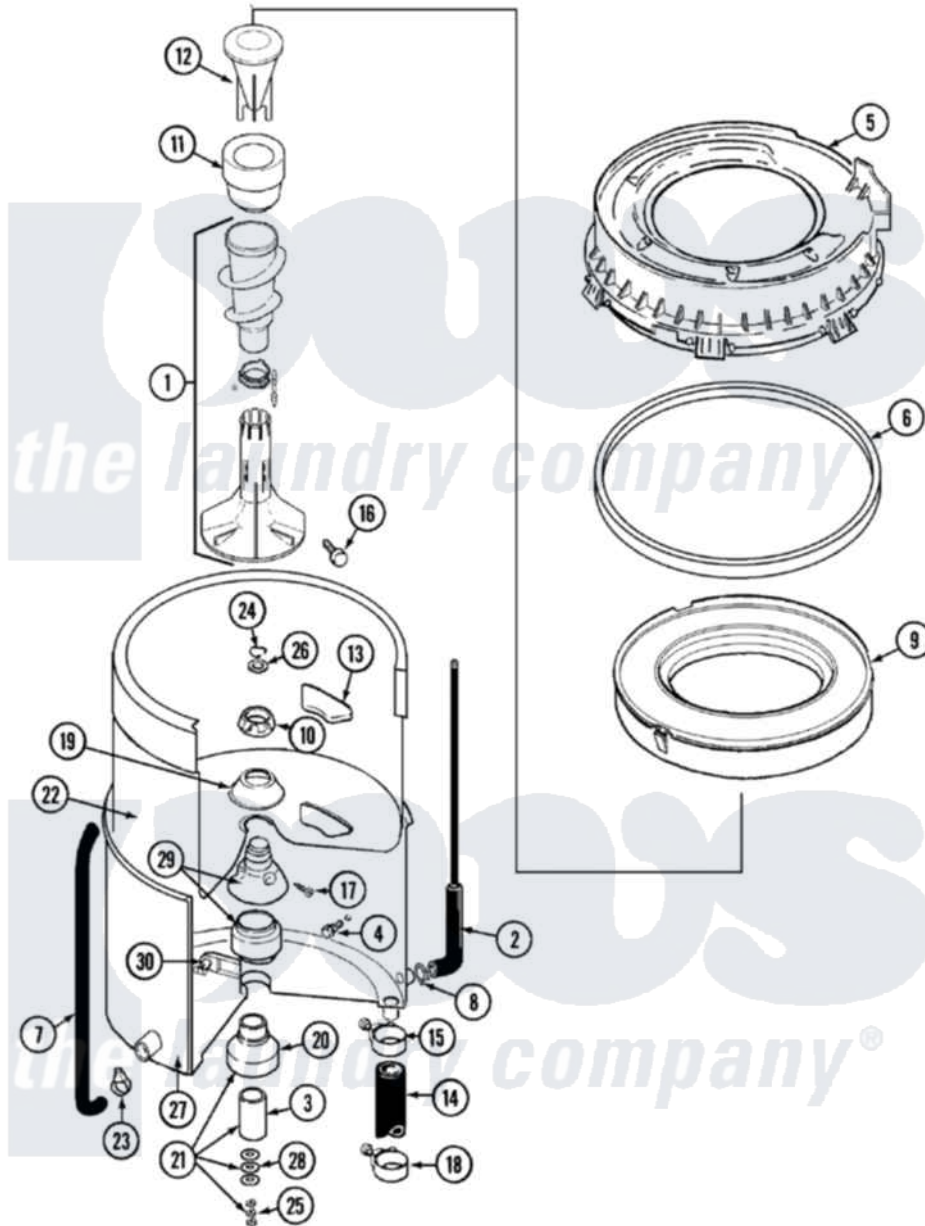

Maytag LAT9306EGE 07 - TUB

Maytag [Residential Maytag LAT9306EGE Washer Parts](#) Parts Diagram 07 - TUB
 Click on the part number to view part

Item	Original Part Number	Replaced By	Status	Part Description
1	22001821			Agitator Auger And Base Assembly
2	22001036	22001619		Tube, Water Level Switch
3	211130			Bearing Liner, Tub Bearing
4	200744	W10175939		Bolt
"	205254	W10175938		Bolt
5	22001299			Tub Cover And Gasket Assembly
6	Y22001201	22001007		Gasket, Cover To Tub
7	22001320			Tube, Bleach
8	211641			Clamp, 1-1/16"
9	22001142			Ring, Balance
10	211047	6-2110472		Nut- Clamp
11	22001805	21001905		Dispenser, Fabric
12	22001806	21001905		Dispenser, Fabric
13	207219			Filter, Self-Cleaning
14	213045			Hose, Outer Tub Part Not

14	213043		Used
15	22001640	285655	Clamp, Hose
16	22001819		L0cking Screw And O Ring
17	22001423		Set Screw, Mounting Stem
18	22001640	285655	Clamp, Hose
19	211210		Washer, Clamping Nut
20	200824	6-2040130	Tub Bearin
21	204013	6-2040130	Tub Bearin
22	22001139		Tub, Inner
23	205161	489503	Clamp
24	Y015667		Retaining Ring
25	Y054867		Washer, Lock
26	Y015666		Washer, Retaining -
27	22001114	Not Available	TUB, OUTER (EX. LARGE)
28	211100		Washer, Outer Tub
29	22001648	6-2095720	Mounting S
30	214434		Spout, Deflector