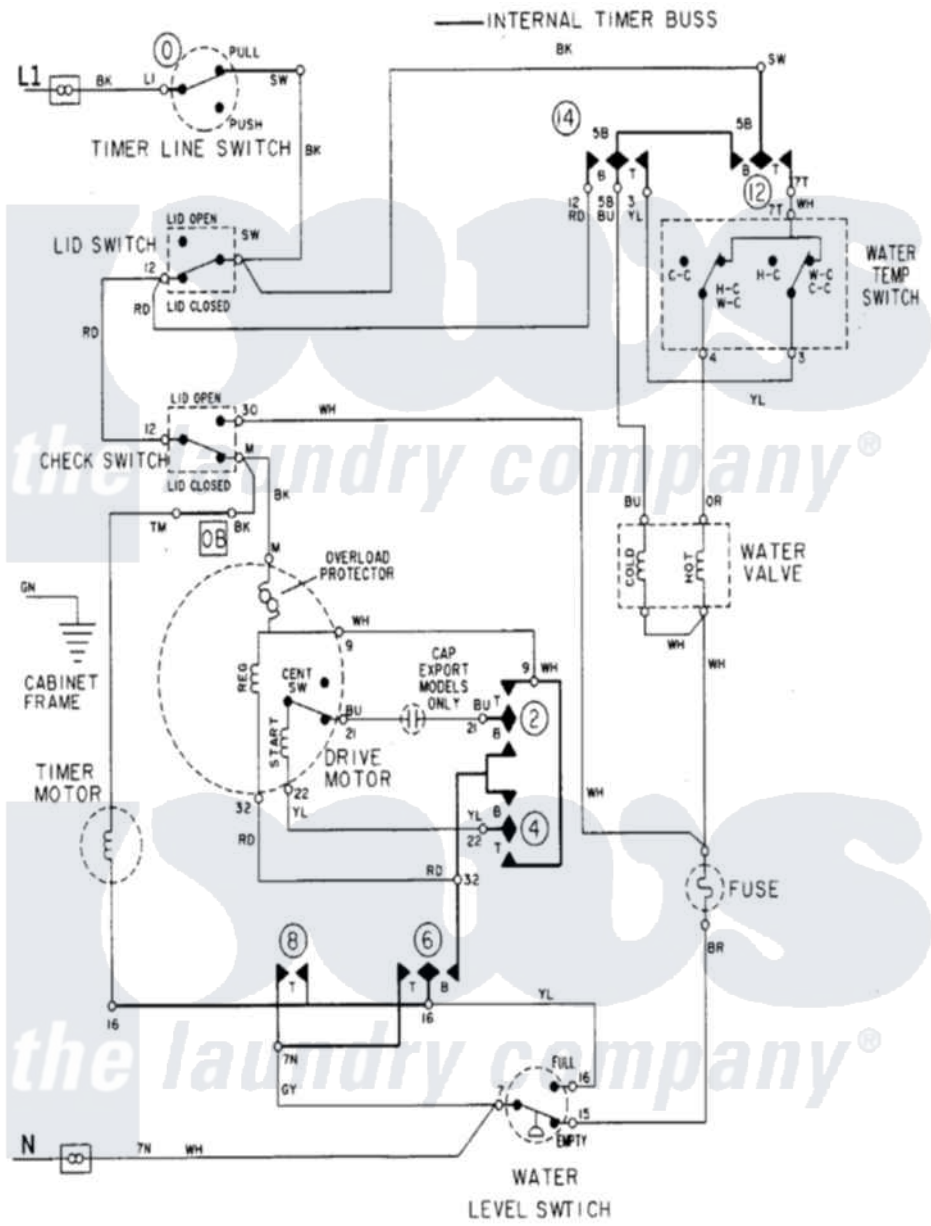

# Maytag LAT9306EGE 08 - WIRING INFORMATION

Maytag Residential Maytag LAT9306EGE Washer Parts Parts Diagram 08 - WIRING INFORMATION  
 Click on the part number to view part

Item	Original Part Number	Replaced By	Status	Part Description
NI	15002089		Not Available	WIRING INFORMATION
"	15001940		Not Available	WIRING INFORMATION