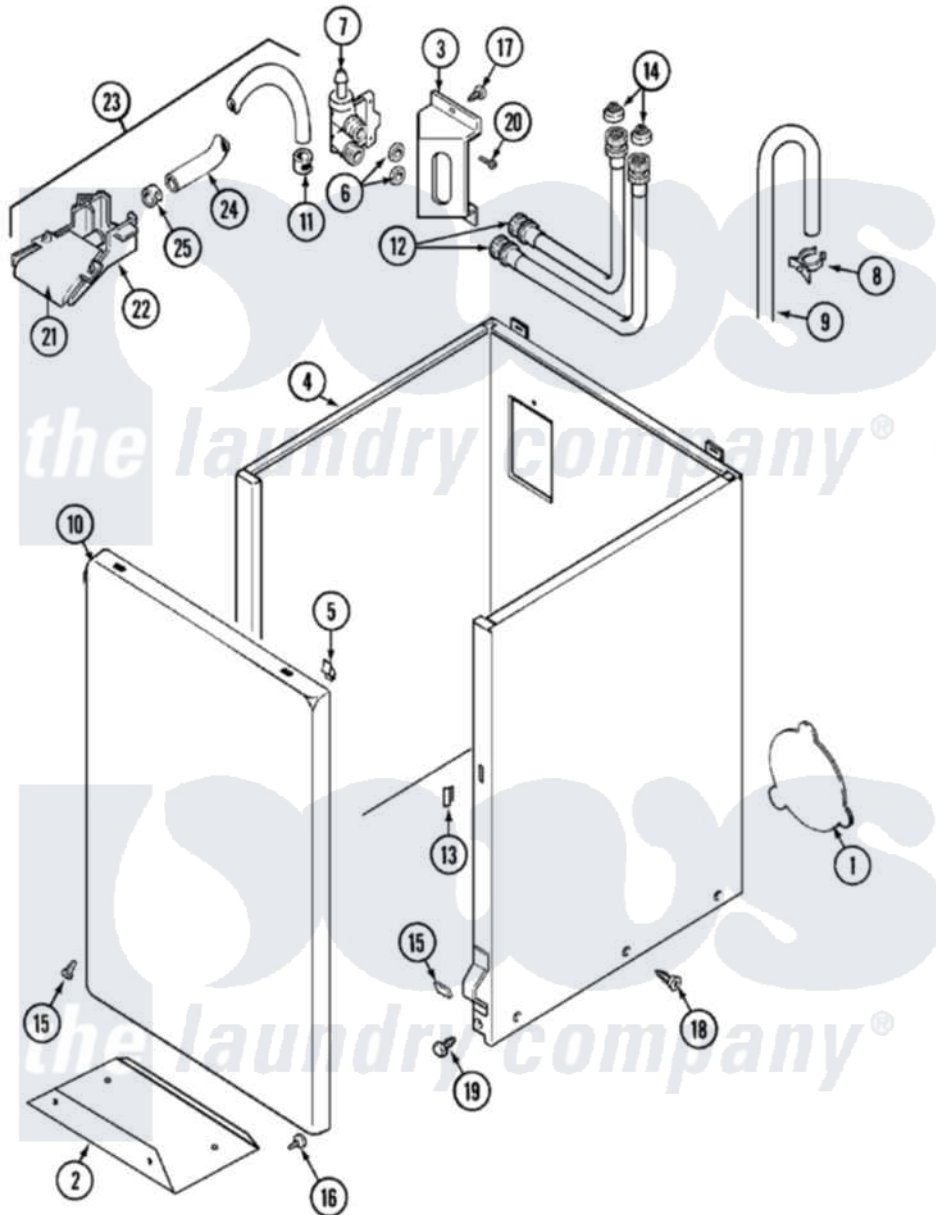

Maytag LAT9306GGE 02 - CABINET

Maytag [Residential Maytag LAT9306GGE Washer Parts](#) Parts Diagram 02 - CABINET
 Click on the part number to view part

Item	Original Part Number	Replaced By	Status	Part Description
1	211878		Not Available	PLATE, ACCESS
"	22001683	22002924		Plate, Access
"	211294	90767		Screw, 8A X 3/8 HeX Washer Head Tapping
2	213846			Guard, Belt
3	22003217	3370225		Screw
"	214812	22002361		Bracket, Water Valve
4	22002379	22004425		Cabinet White Aspack
"	22001302	22004425		Cabinet White Aspack
5	22001650			Fastener, Spring
6	Y013783			Washer, Inlet Hose
7	214337	96160		Screen
"	22001197			Valve, Water
8	22001815	22002765		Clip, Hose
9	22001816			Hose, Drain
"	22002700	22003410		Hose, Drain
"	22002701	22003814		Retainer, Drain Hose

10	22001803		Not Available	PANEL, FRONT (WHT)
"	22002366		Not Available	PANEL, FRONT (WHT)
"	22001817			Sheet, Sound Damper
11	216169	596669		Clamp, Manifold
12	208100	76313		Hosefill
13	214376	22002331		Spacer, Front Panel
14	200961	12001413		Strainer And Washer Kit
15	12001341			Screw And Fastener Kit
"	22001995			Screw Note: Screw, Tumbler Front And Shroud
"	22002376			Clip
"	22002377			Clip, Retainer
"	22002378	27001200		Screw
16	211294	90767		Screw, 8A X 3/8 HeX Washer Head Tapping
17	212276	W10116760		Screw
18	213007			Xfor Cabinet See Cabinet, Back
19	213122	27001200		Screw
"	213121	3400111		Screw, 12-14 X 5/8
20	Y313561			Screw----NA
21	22001187			Injector
22	22001186			Injector
23	22001304			Water Injector Assembly
24	22001190			Hose, Injector
25	216169	596669		Clamp, Manifold