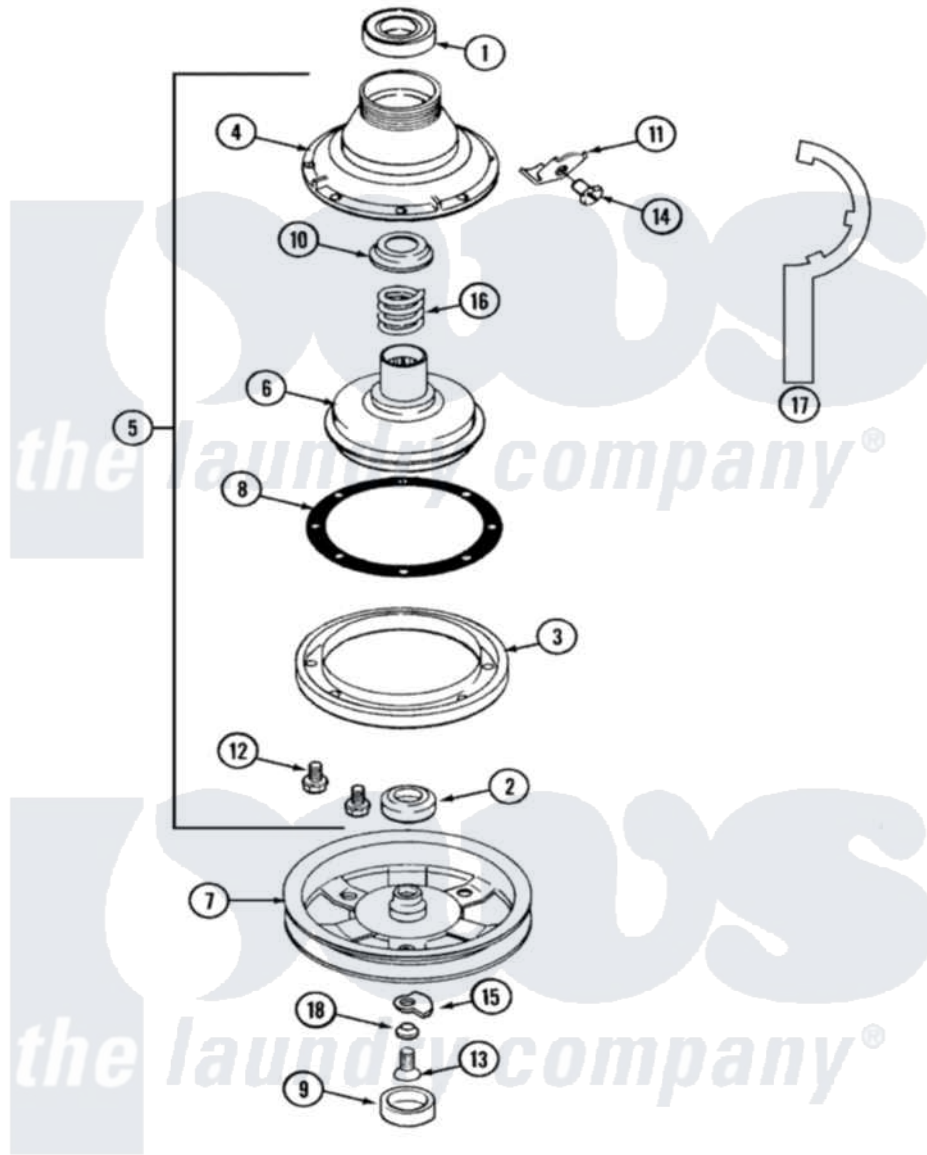

# Maytag LAT9306GGE 03 - CLUTCH, BRAKE & BELTS

Maytag Residential Maytag LAT9306GGE Washer Parts Parts Diagram 03 - CLUTCH, BRAKE & BELTS  
 Click on the part number to view part

Item	Original Part Number	Replaced By	Status	Part Description
1	Y200720	<a href="#">22003441</a>		Bearing, Rear
2	<a href="#">200835</a>			Bearing, Brake Rotor
3	211043	<a href="#">6-2011900</a>		Brake Asse
4	211045	<a href="#">6-2011900</a>		Brake Asse
5	201190	<a href="#">6-2011900</a>		Brake Asse
6	201126	<a href="#">6-2011900</a>		Brake Asse
7	22001441	<a href="#">22002432</a>		Pulley Assembly
"	<a href="#">22002432</a>			Pulley Assembly
8	211042	<a href="#">6-2011900</a>		Brake Asse
9	211038		Not Available	CAP, OIL RETAINER
"	<a href="#">22002428</a>			Cover, Dust
10	211039	<a href="#">6-2011900</a>		Brake Asse
11	<a href="#">213325</a>			Clip, Retaining
12	211000			SCREW, BRAKE DRUM (HEX HEAD)
13	211375	<a href="#">681582</a>		Screw
14	<a href="#">213326</a>			Bolt, Sems Retaining Clip

15	<a href="#">211089</a>		Lug, Stop Pulley
16	211041	<a href="#">6-2011900</a>	Brake Asse
17	Y038315	<a href="#">038315</a>	Tool
18	211090	<a href="#">22003555</a>	Washer, Stop Lug