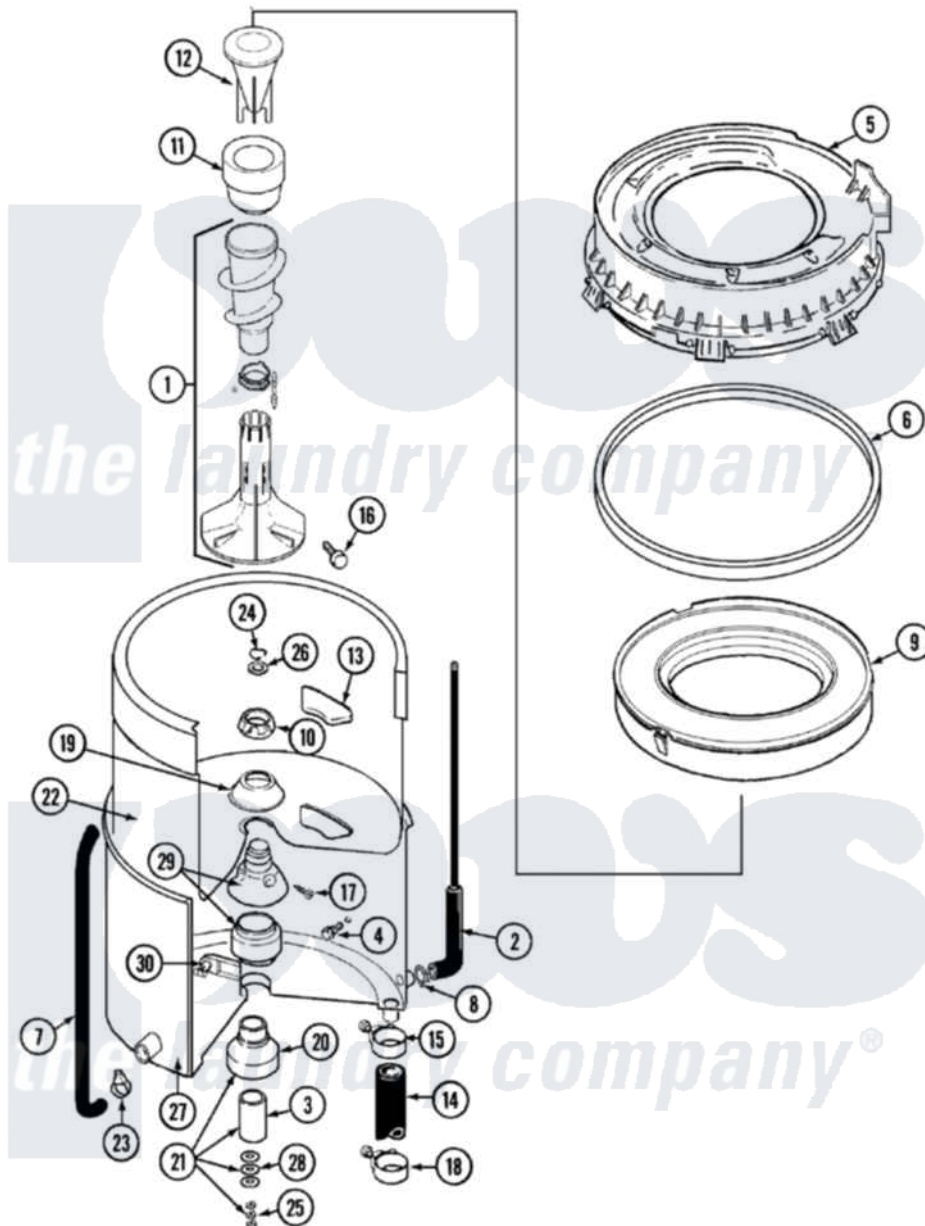

Maytag LAT9306GGE 07 - TUB

Maytag [Residential Maytag LAT9306GGE Washer Parts](#) Parts Diagram 07 - TUB
 Click on the part number to view part

Item	Original Part Number	Replaced By	Status	Part Description
1	22001821			Agitator Auger And Base Assembly
"	22003885	22004042		Agitator/Auger Assembly
2	22001036	22001619		Tube, Water Level Switch
3	211130			Bearing Liner, Tub Bearing
4	200744	W10175939		Bolt
"	205254	W10175938		Bolt
5	22001299			Tub Cover And Gasket Assembly
6	Y22001201	22001007		Gasket, Cover To Tub
7	22001320			Tube, Bleach
8	211641			Clamp, 1-1/16"
9	22001142			Ring, Balance
10	211047	6-2110472		Nut- Clamp
11	22001805	21001905		Dispenser, Fabric
12	22001806	21001905		Dispenser, Fabric
13	207219			Filter, Self-Cleaning

14	213045		Hose, Outer Tub Part Not Used
15	22001640	285655	Clamp, Hose
16	22001819		LOcking Screw And O Ring
17	22001423		Set Screw, Mounting Stem
18	22001640	285655	Clamp, Hose
19	211210		Washer, Clamping Nut
20	200824	6-2040130	Tub Bearin
21	204013	6-2040130	Tub Bearin
22	22001139		Tub, Inner
23	205161	489503	Clamp
24	Y015667		Retaining Ring
25	Y054867		Washer, Lock
26	Y015666		Washer, Retaining -
27	22001114	Not Available	TUB, OUTER (EX. LARGE)
28	211100		Washer, Outer Tub
29	22001648	6-2095720	Mounting S
30	214434		Spout, Deflector