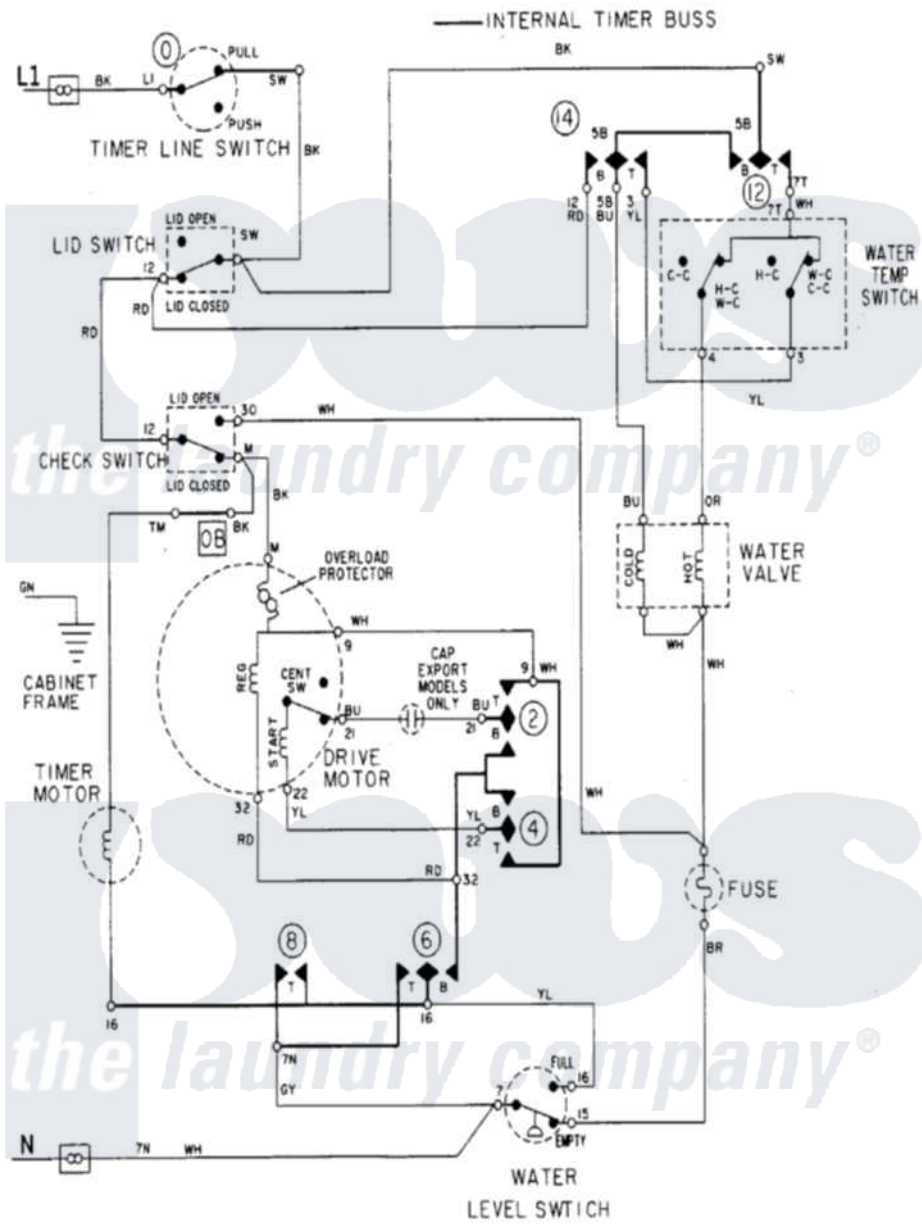

Maytag LAT9306GGE 08 - WIRING INFORMATION

Maytag [Residential Maytag LAT9306GGE Washer Parts](#) Parts Diagram 08 - WIRING INFORMATION
 Click on the part number to view part

| Item | Original Part Number | Replaced By | Status | Part Description |
|------|----------------------|-------------|---------------|--------------------|
| NI | 15002089 | | Not Available | WIRING INFORMATION |
| " | 15001940 | | Not Available | WIRING INFORMATION |