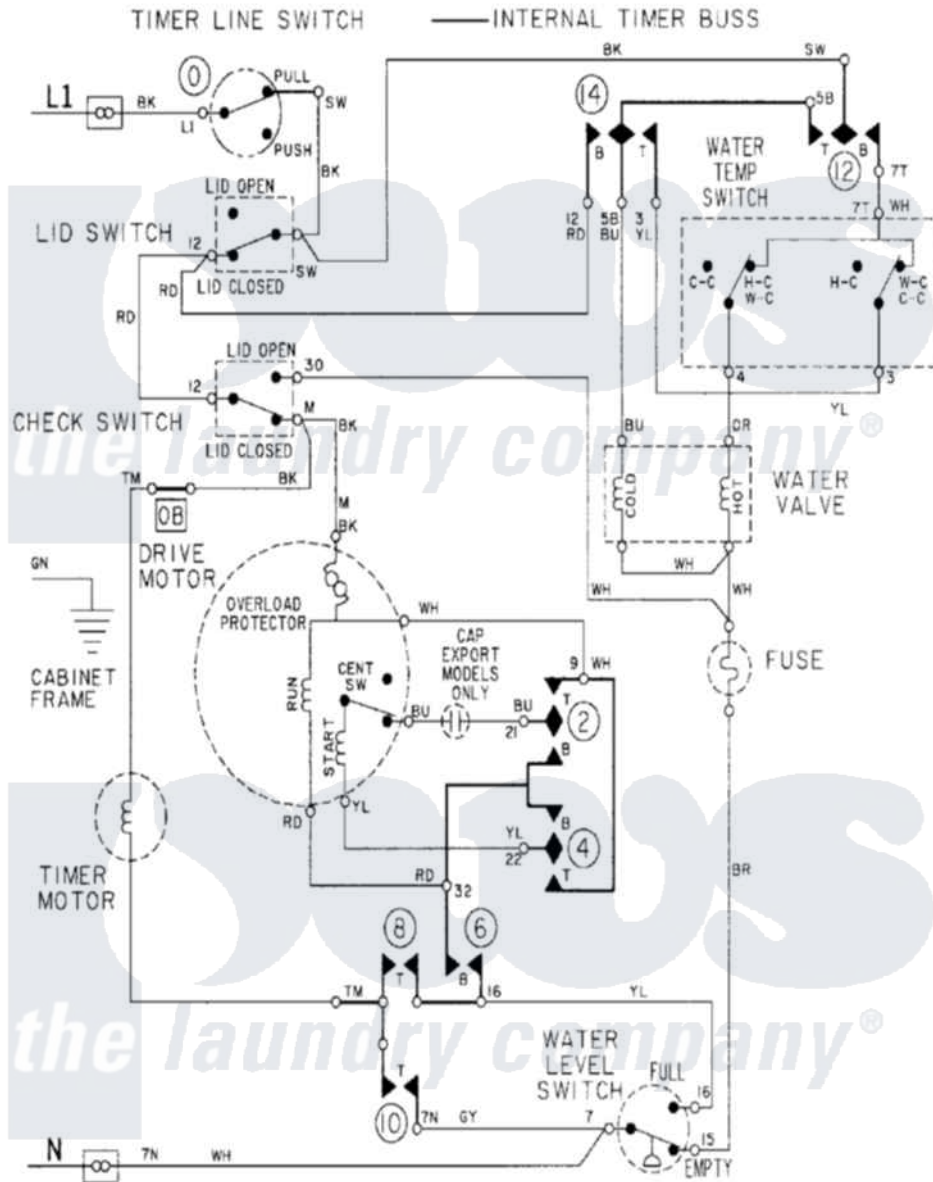

# Maytag LAT9314AAE 08 - WIRING INFORMATION

Maytag Residential Maytag LAT9314AAE Washer Parts Parts Diagram 08 - WIRING INFORMATION  
 Click on the part number to view part

Item	Original Part Number	Replaced By	Status	Part Description
NI	15001005		Not Available	WIRING INFORMATION