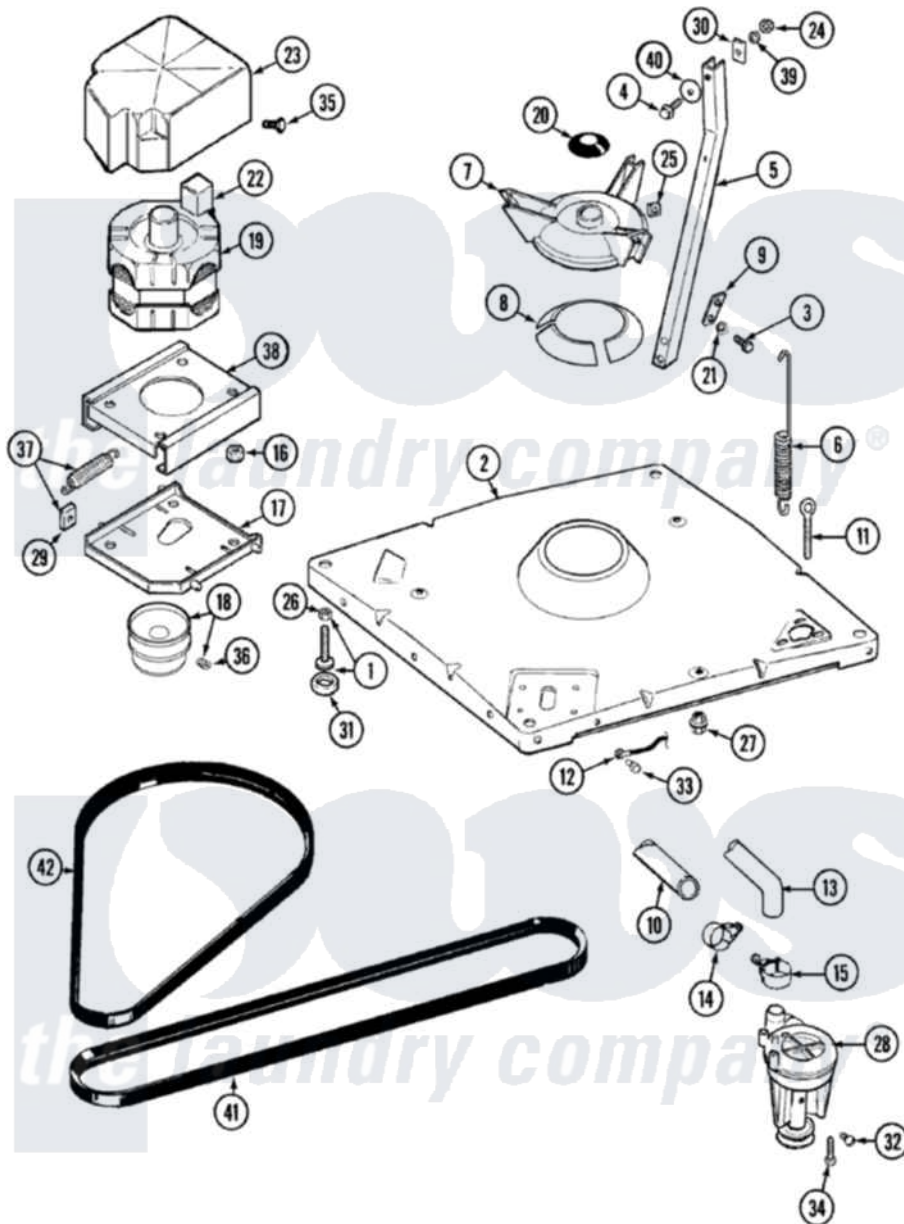

Maytag LAT9314AAL 01 - BASE

Maytag Residential Maytag LAT9314AAL Washer Parts Parts Diagram 01 - BASE
 Click on the part number to view part

Item	Original Part Number	Replaced By	Status	Part Description
1	Y302699	22003428		Leg, Adjustable
2	22001172	22002150		Base
3	Y015627			Screw- Hex
4	205254	W10175938		Bolt
"	200744	W10175939		Bolt
5	213053			Brace, Tub Part Not Used
6	22001300			Spring, Centering
7	203725			Damper W/Bolt And Clip
8	203956			Damper Pad Kit
9	213073			Washer, Double Brace
10	214767	22001448		Hose, Pump
11	216416			Bolt, Eye/Centering Spring
12	901220			Ground Wire
13	213045			Hose, Outer Tub Part Not Used
14	202574	3367052		Clamp, Hose
15	202574	3367052		Clamp, Hose

16	Y311426	3400029	Nut, Adapter Plate
17	22001301		Mount, Motor Lower-Assembly
18	200816	6-2008160	Pulley- MO
19	201805	12002351	Motor-Drve
20	211028	22001586	Deflector, Water
21	911852	486009	Lockwasher
22	206505	Not Available	PROD. No.201664-15, & No.205463-3.
"	205132	Not Available	SWITCH, MOTOR EXTERNAL START No.201664-14,205463- 4 & 201800-4
23	215098		Shield, Motor
24	Y052734		Nut, Carrage Bolts And Bracket
25	Y052785		Nut, Brace To Damper
26	210385		Lock Nut For Adjustable Leg
27	211949		Nut, Adjustment Eyebolt
28	202203	6-2022030	Pump As Pa
29	204998	205000	Roller And Spring Kit 4+Spr
30	212979	Not Available	WASHER, TUB BRACE
31	210684		Foot, Adjustable Leg
32	Y015408	22003235	Screw, Bearing Insert
33	912365	3370225	Screw
34	211880		Screw, HeX Head No.10 X 1/2 Inc
35	213121	3400111	Screw, 12-14 X 5/8
36	Y053241		Set Screw, Motor Pulley
37	205000		Roller And Spring Kit 4+Spr
38	206707	6-2097750	Trans Dee
39	214956		Motor Mount Assembly
40	Y054867		Washer, Lock
41	211100		Washer, Outer Tub