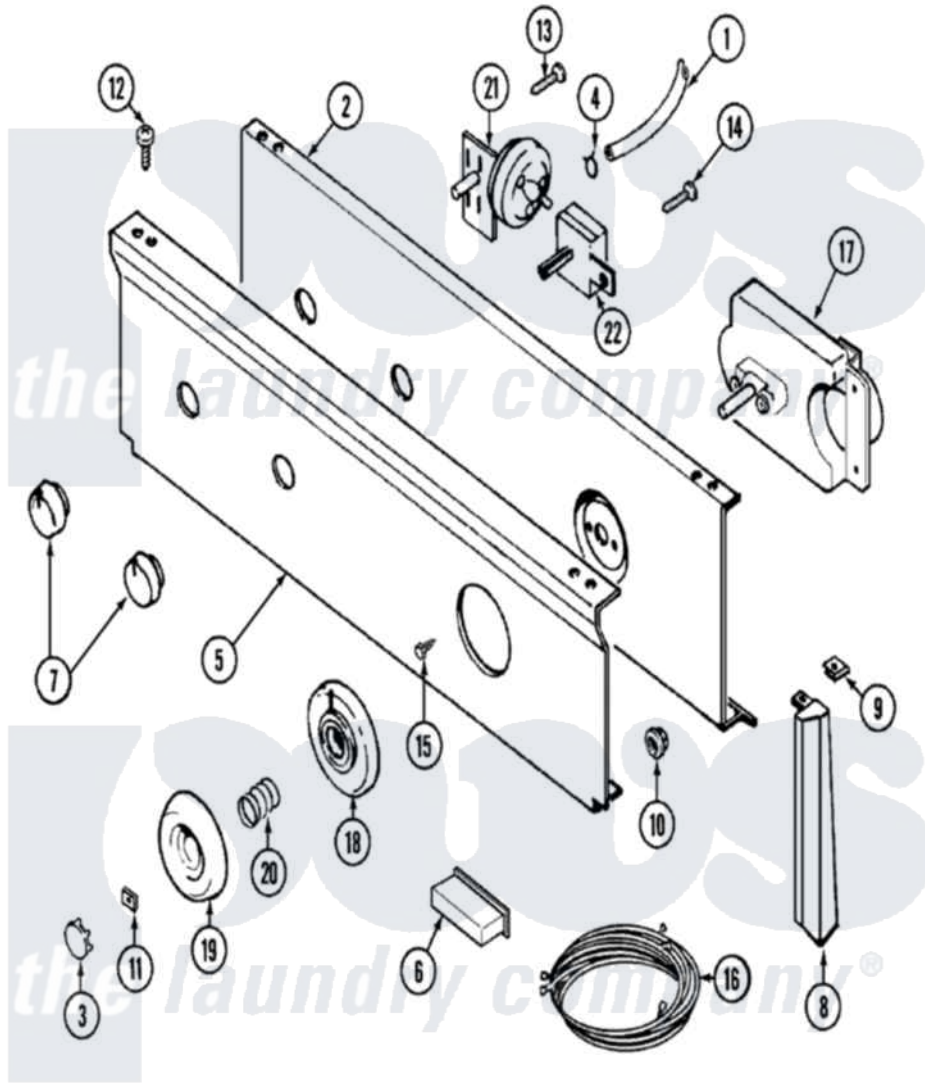

Maytag LAT9314AAL 04 - CONTROL PANEL

Maytag [Residential Maytag LAT9314AAL Washer Parts](#) Parts Diagram 04 - CONTROL PANEL
 Click on the part number to view part

Item	Original Part Number	Replaced By	Status	Part Description
1	22001036	22001619		Tube, Water Level Switch
2	315483	3370225		Screw
"	204807			Ground Wire, Supp. Plte To Top Cover
"	22001132			Plate, Support
3	216193		Not Available	CAP, TIMER KNOB (BLK)
4	410296	596669		Clamp, Manifold
5	22001169		Not Available	PANEL, CONTROL (BLK)
6	214897			Pad, Control Panel
7	22001267			Knob, Selector Switch
8	22001288			End Cap, Control Panel
"	22001290			End Cap, Control Panel
9	214894			Fastener, End Cap
10	214872			Palnut, End Cap Note: Nut, Lamp Holder
11	211605			Bezel, Timer Dial
12	311728	210032		Screw, No.8 X 9/16 Ctsk Note:

12	214120	21032	Screw, Inlet Duct
13	211168	W10139210	Screw, 8-18 X 5/16
14	211168	W10139210	Screw, 8-18 X 5/16
15	216412		Screw, Bracket To Timer
16	22001316		Wire Harness, Main
17	22001255		Timer RPR
18	22001264	Not Available	BEZEL, TIMER KNOB (BLK)
19	215828		Knob, Timer
20	211065		Spring, Index Wheel
21	208201		Switch, Pressure
22	208283	Not Available	SWITCH, WATER TEMPERATURE