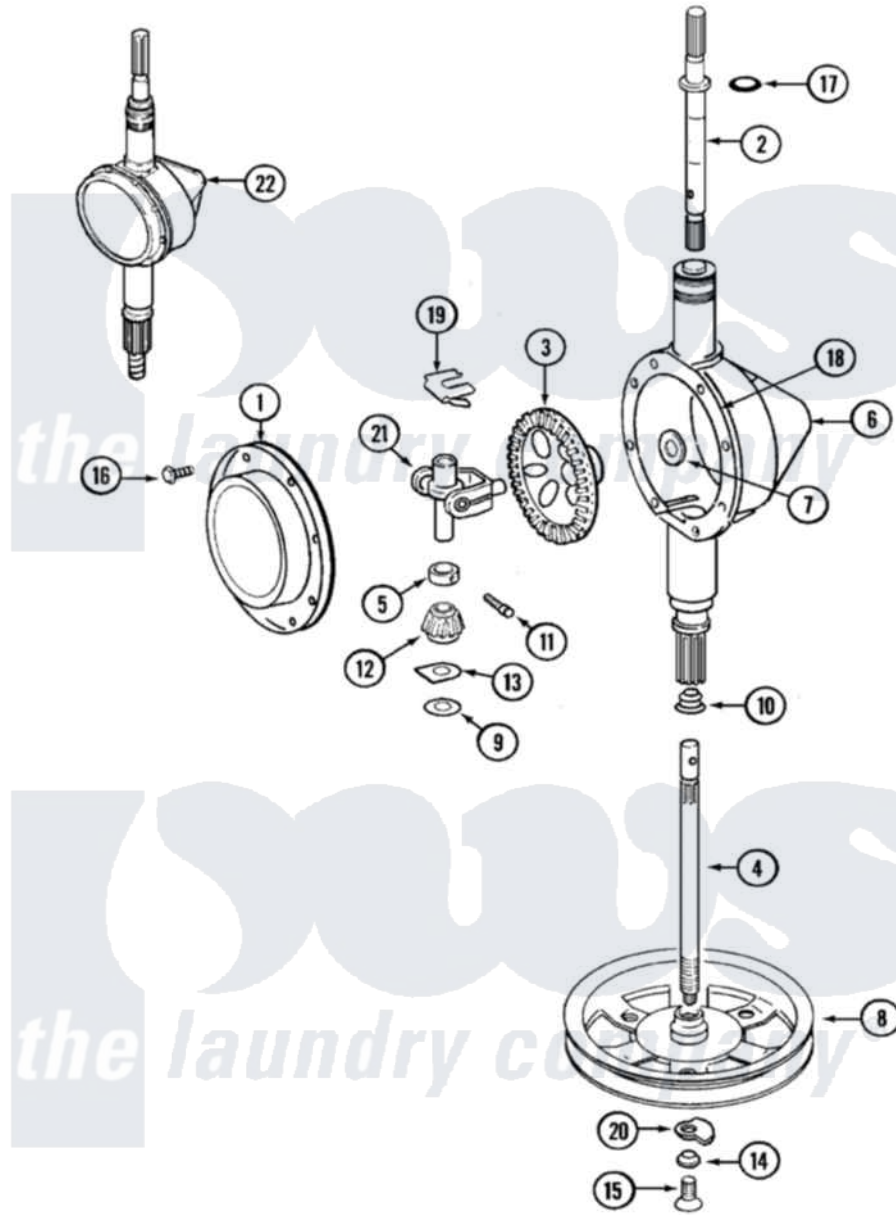

Maytag LAT9314AAL 06 - TRANSMISSION

Maytag Residential Maytag LAT9314AAL Washer Parts Parts Diagram 06 - TRANSMISSION
 Click on the part number to view part

Item	Original Part Number	Replaced By	Status	Part Description
1	206628			Cover, Transmission
2	207153	6-2097820		Kit- Shaft
3	206713	6-2067130		Gear- Beve
4	215410	12001450		Ctr Shaft W/Collar Andkeeper- Dp
5	215415		Not Available	COLLAR, LOWER
6	206624	6-2097750		Trans Dee
7	215394			Washer, Bevel Gear
8	211059	6-2301530		Pulley
9	211483	6-2114830		Washer- SP
10	206602	207843		Lip Seal Repair Kit
11	Y206629			Pin, Collar
12	215401	W10221114		Pinion
13	215395			Plate, Clutch
14	211090	22003555		Washer, Stop Lug
15	211375	681582		Screw
				SCREW, TRANSMISSION

16	215417	Not Available	SCREW, TRANSMISSION COVER
17	210690		Seal, Rubber
18	Y058700	675652	Adhesive
19	215581		Spring, Agitator Shaft
20	211089		Lug, Stop Pulley
21	206685	6-2066850	Yoke
22	206707	6-2097750	Trans Dee