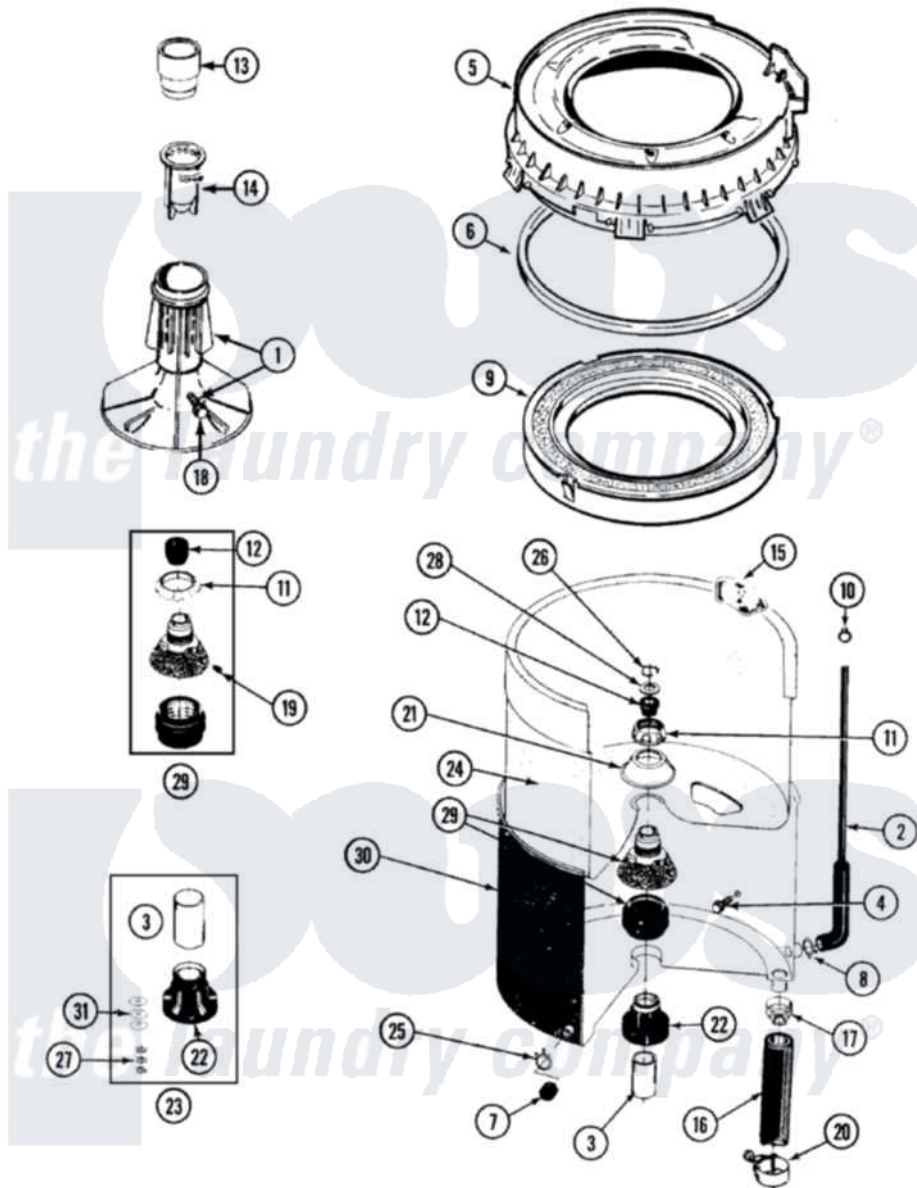

Maytag LAT9314AAL 07 - TUB

Maytag [Residential Maytag LAT9314AAL Washer Parts](#) Parts Diagram 07 - TUB
 Click on the part number to view part

Item	Original Part Number	Replaced By	Status	Part Description
1	207228			Agitator W/Lock Screw
2	22001036	22001619		Tube, Water Level Switch
3	211130			Bearing Liner, Tub Bearing
4	200744	W10175939		Bolt
"	205254	W10175938		Bolt
5	22001299			Tub Cover And Gasket Assembly
6	Y22001201	22001007		Gasket, Cover To Tub
7	214725			Cap For Spout-Outer Tub
8	211641			Clamp, 1-1/16"
9	22001142			Ring, Balance
10	410296	596669		Clamp, Manifold
11	211047	6-2110472		Nut- Clamp
12	Y0A4298	6-0A57420		Seal- Agitator
13	22001295			Housing, Dispenser
14	22001294			Cup, Dispensing
15	207219			Filter, Self-Cleaning

16	213045		Hose, Outer Tub Part Not Used
17	201011	285655	Clamp, Hose
18	206478		Not Available
19	211618	22001423	Set Screw, Mounting Stem
20	202574	3367052	Clamp, Hose
21	211210		Washer, Clamping Nut
22	200824	6-2040130	Tub Bearin
23	204013	6-2040130	Tub Bearin
24	22001139		Tub, Inner
25	214739	596669	Clamp, Manifold
26	Y015667		Retaining Ring
27	Y054867		Washer, Lock
28	Y015666		Washer, Retaining -
29	204012	6-2095720	Mounting S
30	22001114		Not Available
31	211100		TUB, OUTER (EX. LARGE)
			Washer, Outer Tub