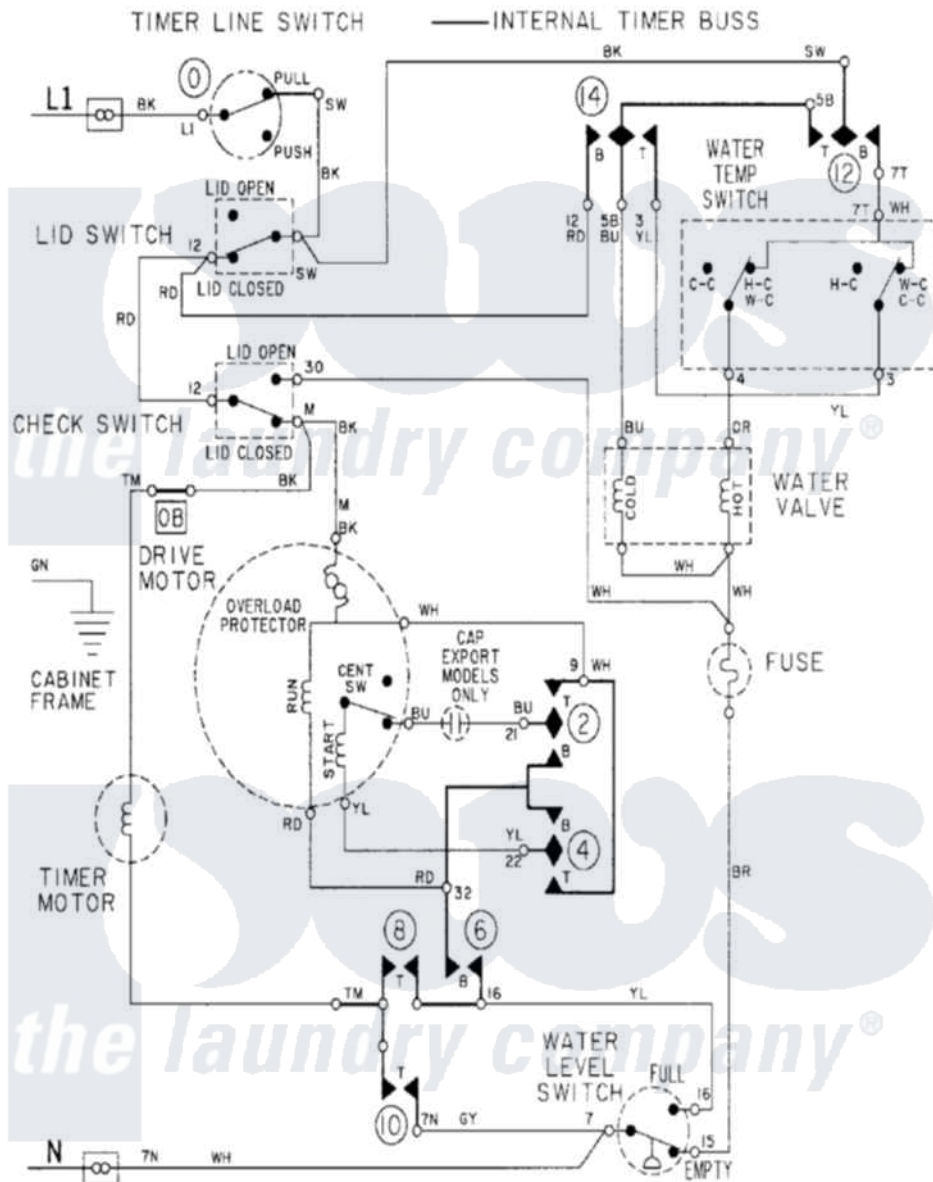

Maytag LAT9314AAL 08 - WIRING INFORMATION

Maytag Residential Maytag LAT9314AAL Washer Parts Parts Diagram 08 - WIRING INFORMATION
 Click on the part number to view part

Item	Original Part Number	Replaced By	Status	Part Description
NI	15001005		Not Available	WIRING INFORMATION