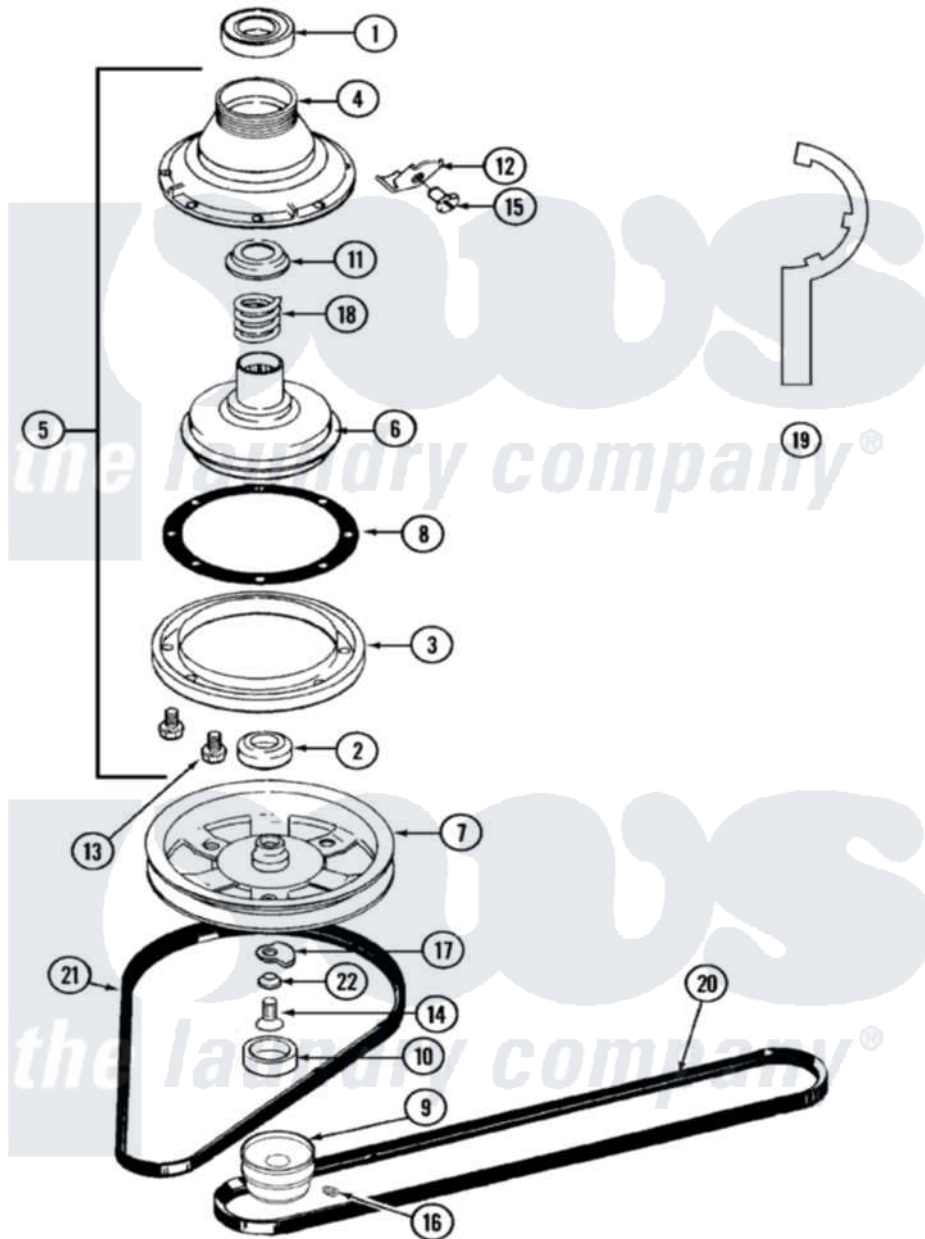

Maytag LAT9314AAM 03 - CLUTCH, BRAKE & BELTS

Maytag [Residential Maytag LAT9314AAM Washer Parts](#) Parts Diagram 03 - CLUTCH, BRAKE & BELTS
 Click on the part number to view part

Item	Original Part Number	Replaced By	Status	Part Description
1	Y200720	22003441		Bearing, Rear
2	200835			Bearing, Brake Rotor
3	211043	6-2011900		Brake Asse
4	211045	6-2011900		Brake Asse
5	201190	6-2011900		Brake Asse
6	201126	6-2011900		Brake Asse
7	211059	6-2301530		Pulley
8	211042	6-2011900		Brake Asse
9	200816	6-2008160		Pulley- MO
10	211038		Not Available	CAP, OIL RETAINER
11	211039	6-2011900		Brake Asse
12	213325			Clip, Retaining
13	211000			SCREW, BRAKE DRUM (HEX HEAD)
14	211375	681582		Screw
15	213326			Bolt, Sems Retaining Clip
16	Y053241			Set Screw, Motor Pulley

17	211089		Lug, Stop Pulley
18	211041	6-2011900	Brake Asse
19	Y038315	038315	Tool
20	211124		Part Not Used
21	211125		V Belt, DiVe Pulley
22	211090	22003555	Washer, Stop Lug