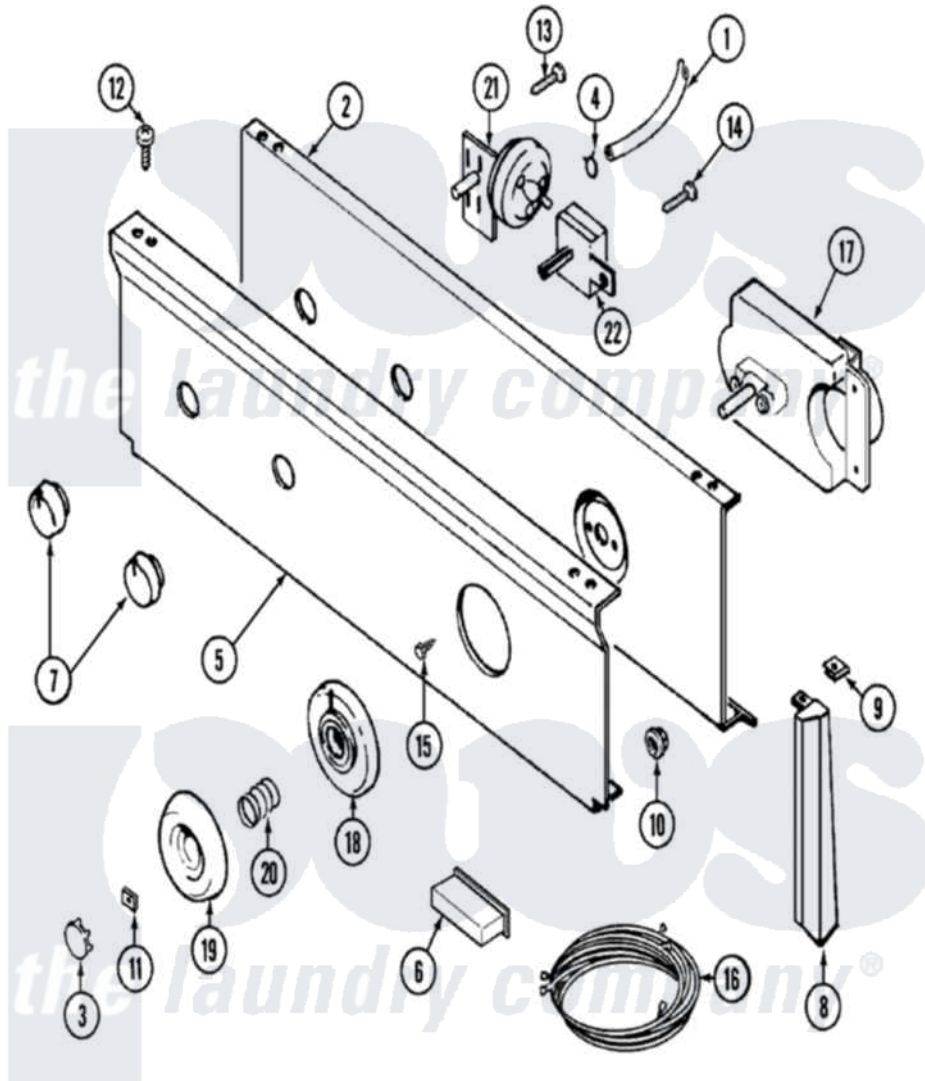

# Maytag LAT9314AAM 04 - CONTROL PANEL

Maytag [Residential Maytag LAT9314AAM Washer Parts](#) Parts Diagram 04 - CONTROL PANEL  
 Click on the part number to view part

Item	Original Part Number	Replaced By	Status	Part Description
1	22001036	<a href="#">22001619</a>		Tube, Water Level Switch
2	<a href="#">204807</a>			Ground Wire, Supp. Plte To Top Cover
"	<a href="#">22001132</a>			Plate, Support
"	315483	<a href="#">3370225</a>		Screw
3	216424		Not Available	CAP, KNOB (ALM)
4	410296	<a href="#">596669</a>		Clamp, Manifold
5	22001463		Not Available	PANEL, CONTROL (ALM)
6	<a href="#">214897</a>			Pad, Control Panel
7	22001269		Not Available	KNOB ASSY. (ALM)
8	<a href="#">22001293</a>			End Cap, Control Panel
"	22001292	<a href="#">22001567</a>		Cap, End
"	<a href="#">22001567</a>			Cap, End
"	22001566	<a href="#">22001293</a>		End Cap, Control Panel
9	<a href="#">214894</a>			Fastener, End Cap
10	<a href="#">214872</a>			Palnut, End Cap Note: Nut, Lamp Holder

11	<a href="#">211605</a>		Bezel, Timer Dial
12	<a href="#">210932</a>		Screw, No.8 X 9/16 Ctsk Note: Screw, Inlet Duct
13	211168	<a href="#">W10139210</a>	Screw, 8-18 X 5/16
14	211168	<a href="#">W10139210</a>	Screw, 8-18 X 5/16
15	<a href="#">216412</a>		Screw, Bracket To Timer
16	<a href="#">22001316</a>		Wire Harness, Main
17	<a href="#">22001255</a>		Timer RPR
18	22001266	Not Available	BEZEL, TIMER KNOB (ALM)
19	22001199	Not Available	KNOB ASSY. (ALM)
20	<a href="#">211065</a>		Spring, Index Wheel
21	<a href="#">208201</a>		Switch, Pressure
22	208283	Not Available	SWITCH, WATER TEMPERATURE