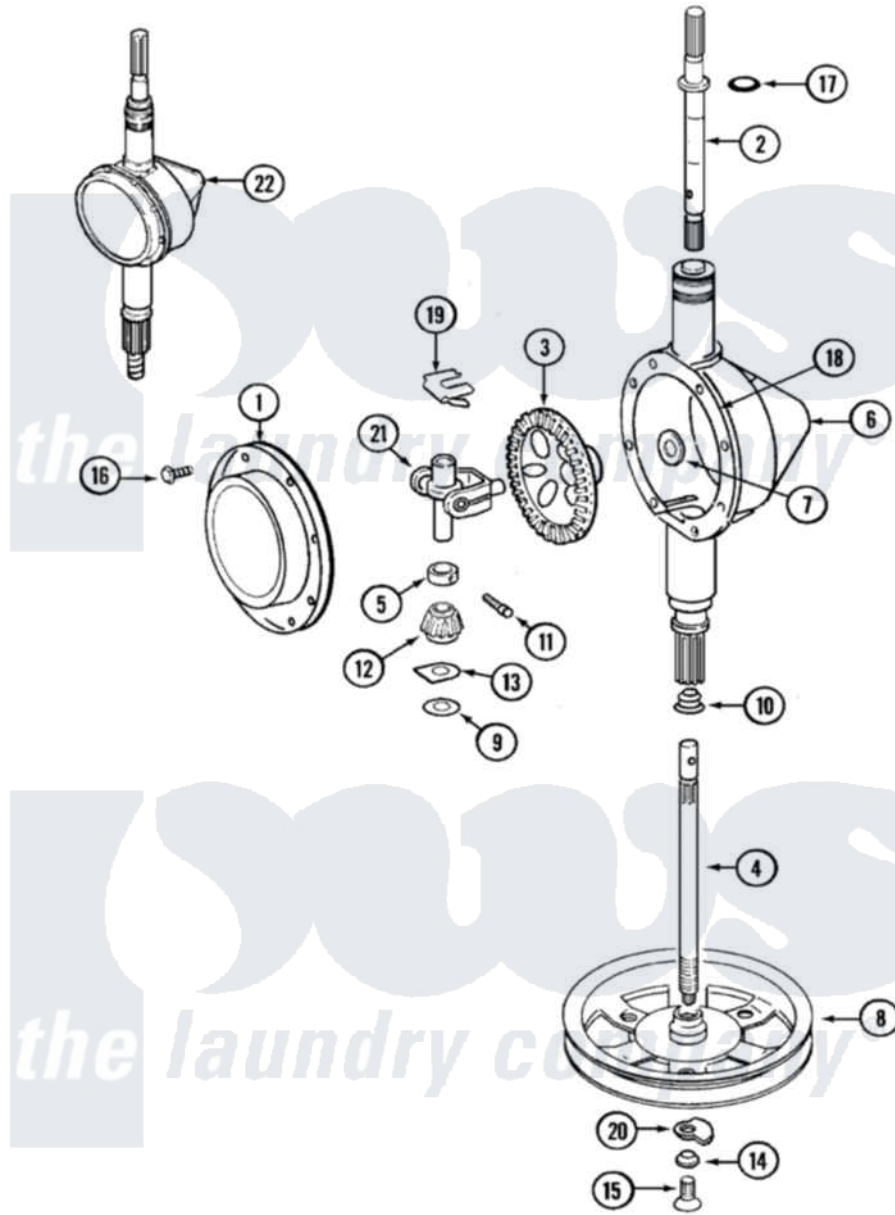

Maytag LAT9314AAM 06 - TRANSMISSION

Maytag [Residential Maytag LAT9314AAM Washer Parts](#) Parts Diagram 06 - TRANSMISSION
 Click on the part number to view part

Item	Original Part Number	Replaced By	Status	Part Description
1	206628			Cover, Transmission
2	207153	6-2097820		Kit- Shaft
3	206713	6-2067130		Gear- Beve
4	215410	12001450		Ctr Shaft W/Collar Andkeeper- Dp
5	215415		Not Available	COLLAR, LOWER
6	206624	6-2097750		Trans Dee
7	215394			Washer, Bevel Gear
8	211059	6-2301530		Pulley
9	211483	6-2114830		Washer- SP
10	206602	207843		Lip Seal Repair Kit
11	Y206629			Pin, Collar
12	215401	W10221114		Pinion
13	215395			Plate, Clutch
14	211090	22003555		Washer, Stop Lug
15	211375	681582		Screw
				SCREW, TRANSMISSION

16	215417	Not Available	SCREW, TRANSMISSION COVER
17	210690		Seal, Rubber
18	Y058700	675652	Adhesive
19	215581		Spring, Agitator Shaft
20	211089		Lug, Stop Pulley
21	206685	6-2066850	Yoke
22	206707	6-2097750	Trans Dee