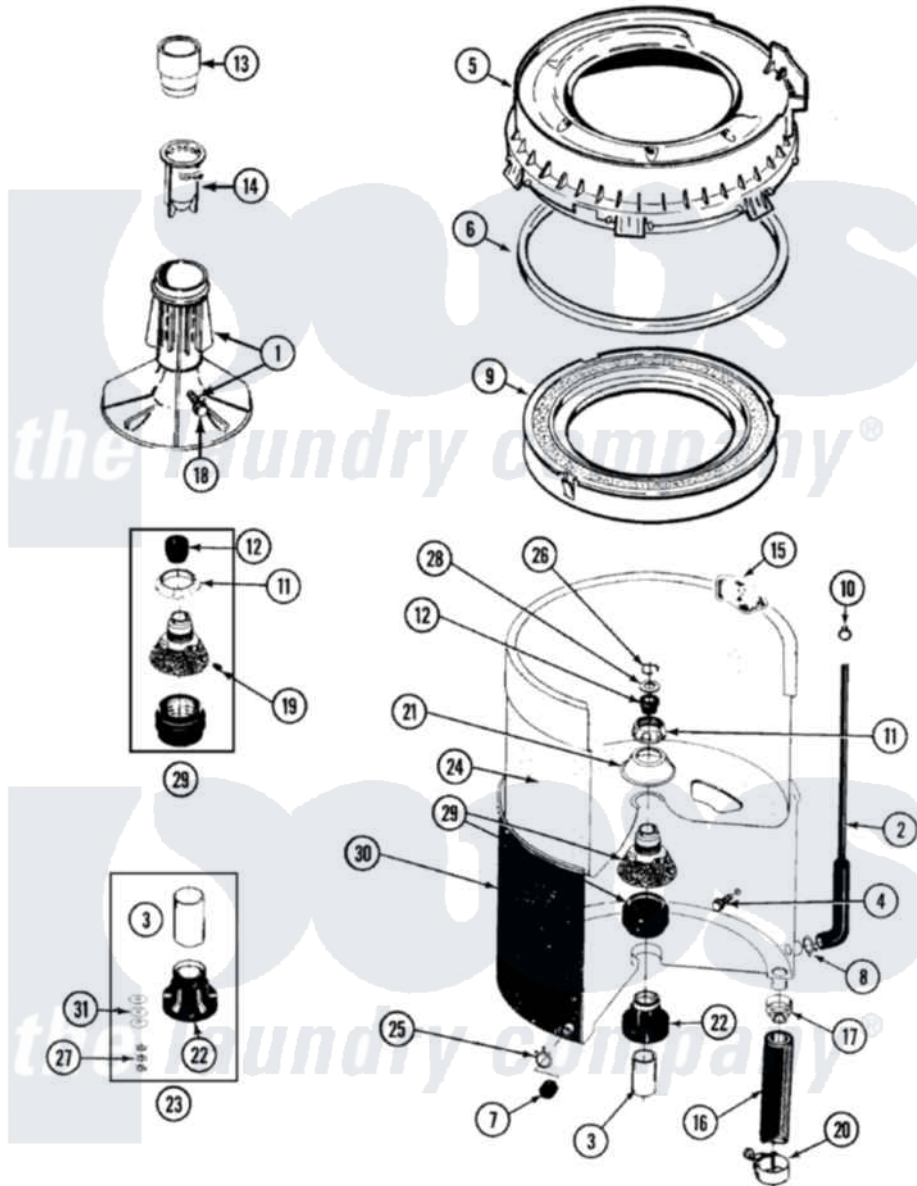

Maytag LAT9314AAM 07 - TUB

Maytag [Residential Maytag LAT9314AAM Washer Parts](#) Parts Diagram 07 - TUB
 Click on the part number to view part

Item	Original Part Number	Replaced By	Status	Part Description
1	207228			Agitator W/Lock Screw
2	22001036	22001619		Tube, Water Level Switch
3	211130			Bearing Liner, Tub Bearing
4	200744	W10175939		Bolt
"	205254	W10175938		Bolt
5	22001299			Tub Cover And Gasket Assembly
6	Y22001201	22001007		Gasket, Cover To Tub
7	214725			Cap For Spout-Outer Tub
8	211641			Clamp, 1-1/16"
9	22001142			Ring, Balance
10	410296	596669		Clamp, Manifold
11	211047	6-2110472		Nut- Clamp
12	Y0A4298	6-0A57420		Seal- Agitator
13	22001295			Housing, Dispenser
14	22001294			Cup, Dispensing
15	207219			Filter, Self-Cleaning

16	213045		Hose, Outer Tub Part Not Used
17	201011	285655	Clamp, Hose
18	206478		Not Available
19	211618	22001423	Set Screw, Mounting Stem
20	202574	3367052	Clamp, Hose
21	211210		Washer, Clamping Nut
22	200824	6-2040130	Tub Bearin
23	204013	6-2040130	Tub Bearin
24	22001139		Tub, Inner
25	214739	596669	Clamp, Manifold
26	Y015667		Retaining Ring
27	Y054867		Washer, Lock
28	Y015666		Washer, Retaining -
29	204012	6-2095720	Mounting S
30	22001114		Not Available
31	211100		TUB, OUTER (EX. LARGE)
			Washer, Outer Tub