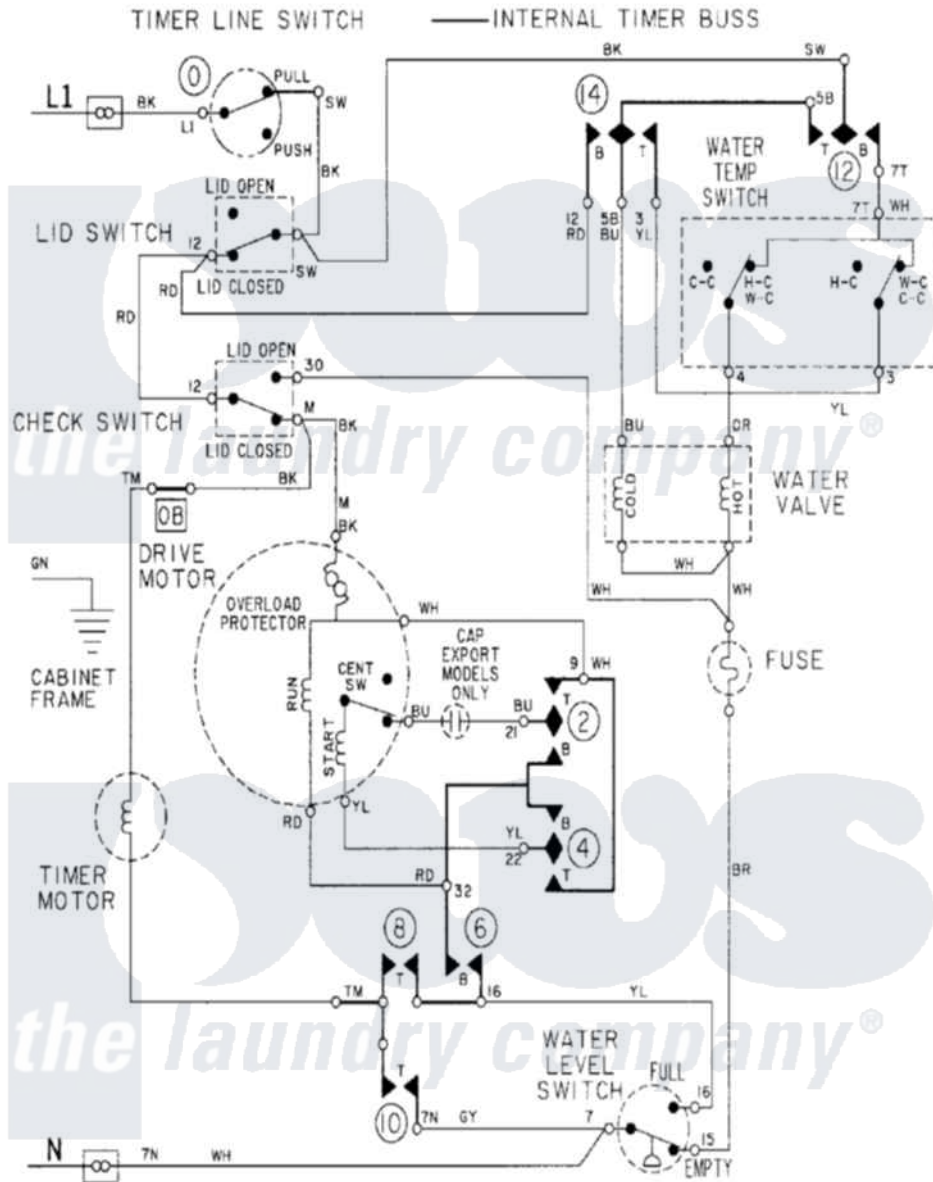

Maytag LAT9314AAM 08 - WIRING INFORMATION

Maytag Residential Maytag LAT9314AAM Washer Parts Parts Diagram 08 - WIRING INFORMATION
 Click on the part number to view part

Item	Original Part Number	Replaced By	Status	Part Description
NI	15001005		Not Available	WIRING INFORMATION