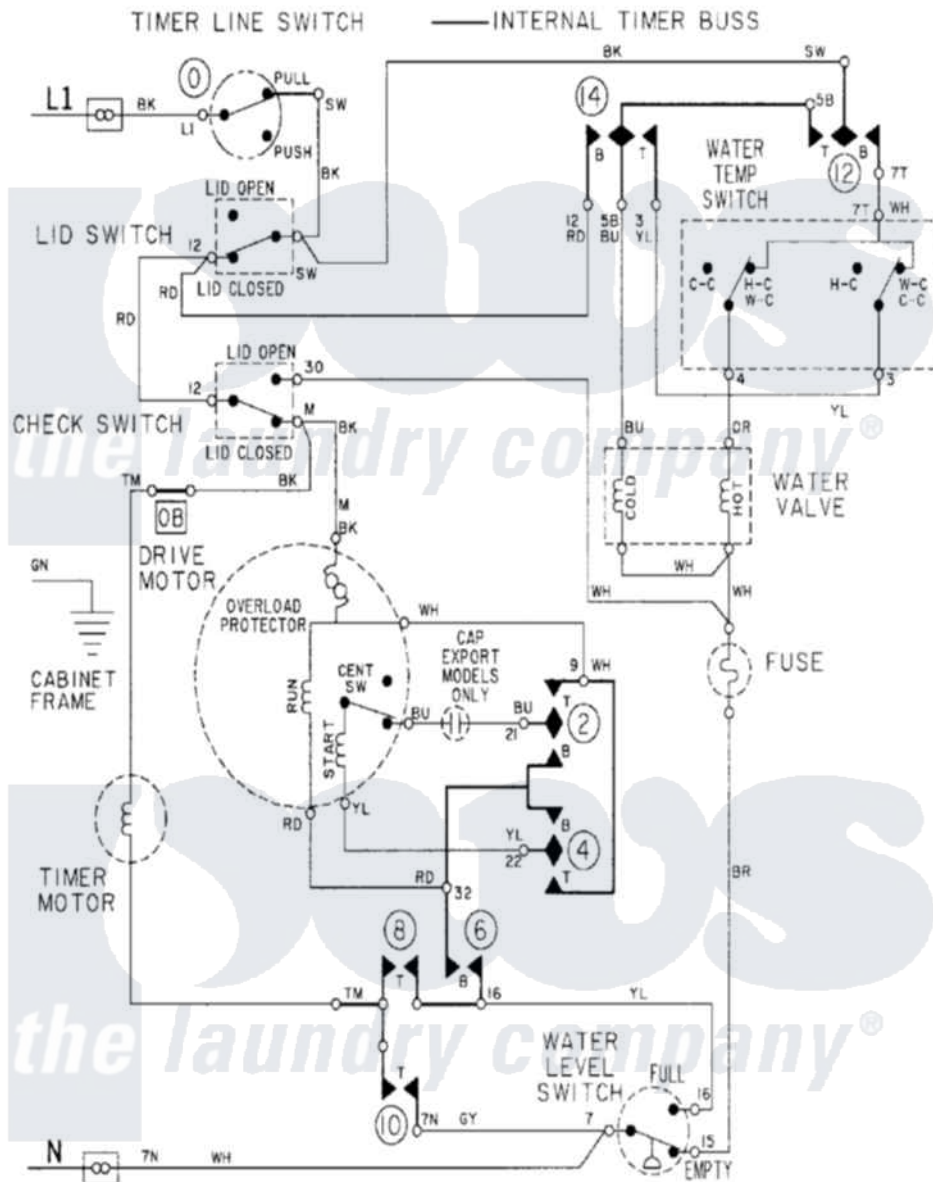

Maytag LAT9314ABE 08 - WIRING INFORMATION

Maytag Residential Maytag LAT9314ABE Washer Parts Parts Diagram 08 - WIRING INFORMATION
 Click on the part number to view part

Item	Original Part Number	Replaced By	Status	Part Description
NI	15001005		Not Available	WIRING INFORMATION