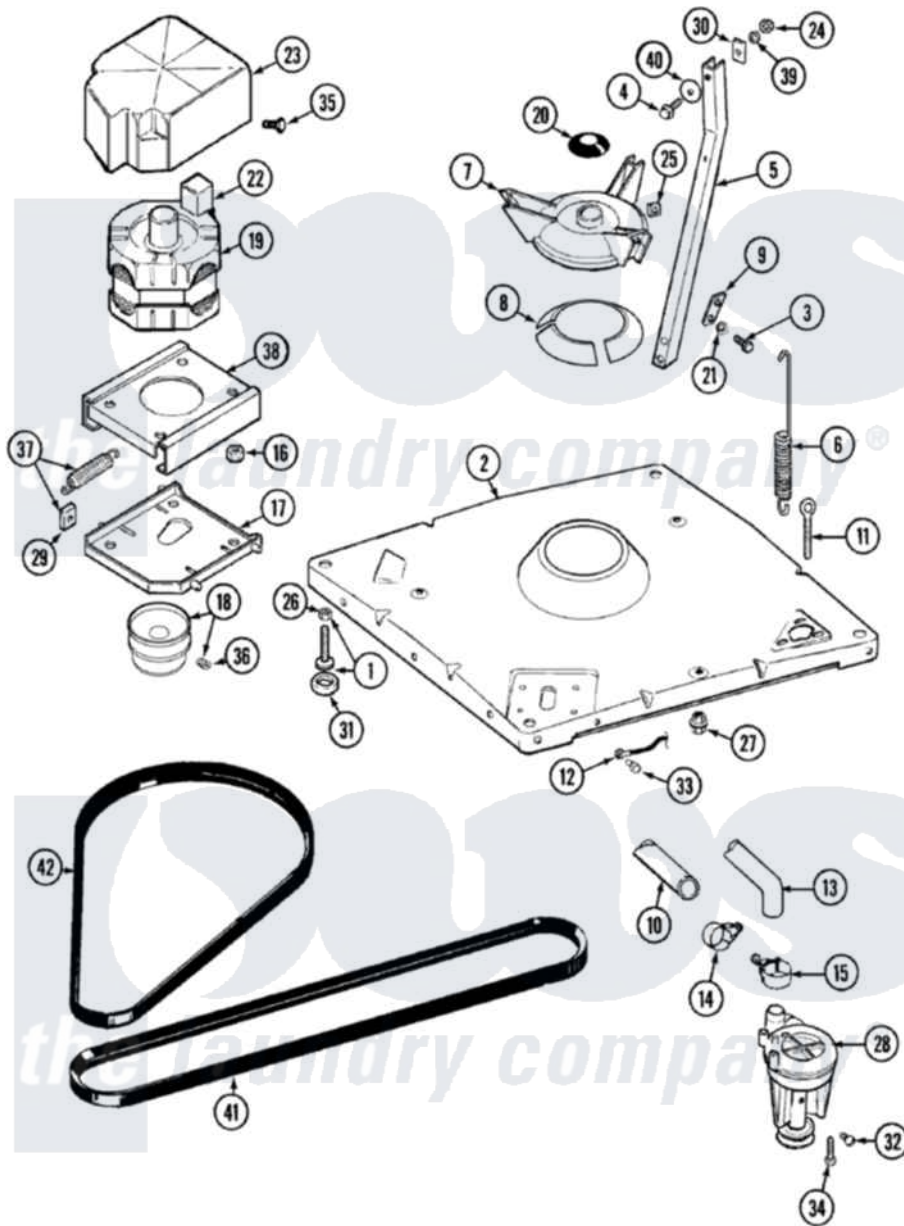

Maytag LAT9316AAE 01 - BASE

Maytag Residential Maytag LAT9316AAE Washer Parts Parts Diagram 01 - BASE
 Click on the part number to view part

Item	Original Part Number	Replaced By	Status	Part Description
1	Y302699	22003428		Leg, Adjustable
2	22001172	22002150		Base
3	Y015627			Screw- Hex
4	200744	W10175939		Bolt
"	205254	W10175938		Bolt
5	213053			Brace, Tub Part Not Used
6	22001300			Spring, Centering
7	203725			Damper W/Bolt And Clip
8	203956			Damper Pad Kit
9	213073			Washer, Double Brace
10	22001816			Hose, Drain
11	216416			Bolt, Eye/Centering Spring
12	901220			Ground Wire
13	213045			Hose, Outer Tub Part Not Used
14	22001820	285655		Clamp, Hose
15	22001640	285655		Clamp, Hose

16	Y311426	3400029	Nut, Adapter Plate
17	22001301		Mount, Motor Lower-Assembly
18	200816	6-2008160	Pulley- MO
19	201805	12002351	Motor-Drve
20	22001586		Deflector, Water
21	911852	486009	Lockwasher
22	206505	Not Available	PROD. No.201664-15, & No.205463-3.
"	205132	Not Available	SWITCH, MOTOR EXTERNAL START No.201664-14,205463- 4 & 201800-4
23	215098		Shield, Motor
24	Y052734		Nut, Carrage Bolts And Bracket
25	Y052785		Nut, Brace To Damper
26	210385		Lock Nut For Adjustable Leg
27	211949		Nut, Adjustment Eyebolt
28	202203	6-2022030	Pump As Pa
29	204998	205000	Roller And Spring Kit 4+Spr
30	212979	Not Available	WASHER, TUB BRACE
31	210684		Foot, Adjustable Leg
32	Y015408	22003235	Screw, Bearing Insert
33	Y705026	3370225	Screw
34	211880		Screw, HeX Head No.10 X 1/2 Inc
35	213121	3400111	Screw, 12-14 X 5/8
36	Y053241		Set Screw, Motor Pulley
37	205000		Roller And Spring Kit 4+Spr
38	214956		Motor Mount Assembly
39	Y054867		Washer, Lock
40	211100		Washer, Outer Tub
41	211124		Part Not Used
42	211125		V Belt, DriVe Pulley