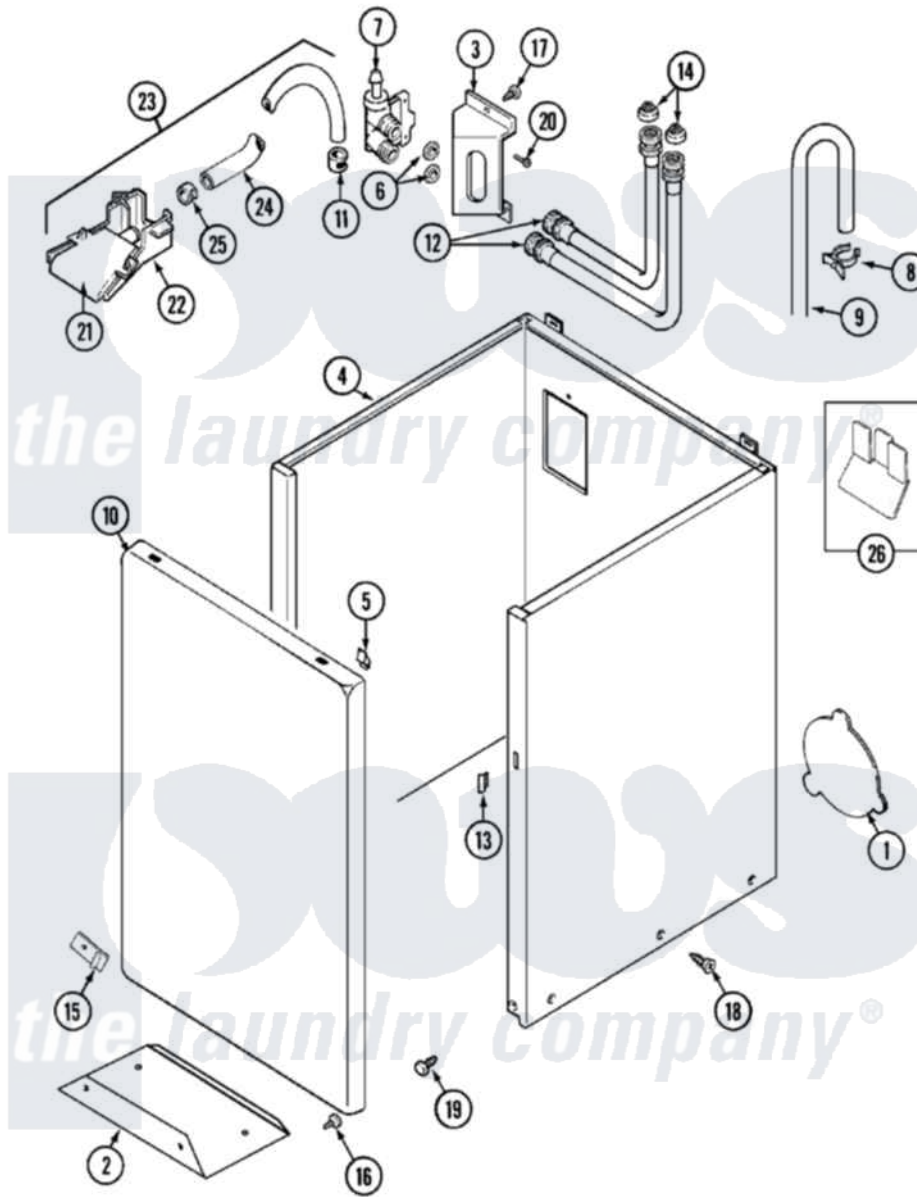

Maytag LAT9316AAE 02 - CABINET

Maytag [Residential Maytag LAT9316AAE Washer Parts](#) Parts Diagram 02 - CABINET
 Click on the part number to view part

Item	Original Part Number	Replaced By	Status	Part Description
1	211294	90767		Screw, 8A X 3/8 HeX Washer Head Tapping
"	211878		Not Available	PLATE, ACCESS
"	22001683	22002924		Plate, Access
2	213846			Guard, Belt
3	214812	22002361		Bracket, Water Valve
"	22002361			Bracket, Water Valve
4	22001302	22004425		Cabinet White Aspack
"	22002379	22004425		Cabinet White Aspack
5	22001650			Fastener, Spring
6	Y013783			Washer, Inlet Hose
7	214337	96160		Screen
"	22002360			Valve, Water
"	22001274			Valve, Water
8	22001815	22002765		Clip, Hose
9	22001816			Hose, Drain
10	22001817			Sheet, Sound Damper

"	22001803		Not Available	PANEL, FRONT (WHT)
"	22002366		Not Available	PANEL, FRONT (WHT)
11	216169	596669		Clamp, Manifold
12	202860			Inlet Hose Assembly
13	214376	22002331		Spacer, Front Panel
14	200961	12001413		Strainer And Washer Kit
15	22001995			Screw Note: Screw, Tumbler Front And Shroud
"	22002377			Clip, Retainer
"	12001341			Screw And Fastener Kit
"	22002378	27001200		Screw
"	22002376			Clip
16	211294	90767		Screw, 8A X 3/8 HeX Washer Head Tapping
17	22002372			Screw
"	212276	W10116760		Screw
18	213007			Xfor Cabinet See Cabinet, Back
19	213122	27001200		Screw
"	213121	3400111		Screw, 12-14 X 5/8
20	Y313561			Screw----NA
21	22001187			Injector
22	22001186			Injector
23	22001304			Water Injector Assembly
24	22001190			Hose, Injector
25	216169	596669		Clamp, Manifold
26	22001972			Clip, Cabinet