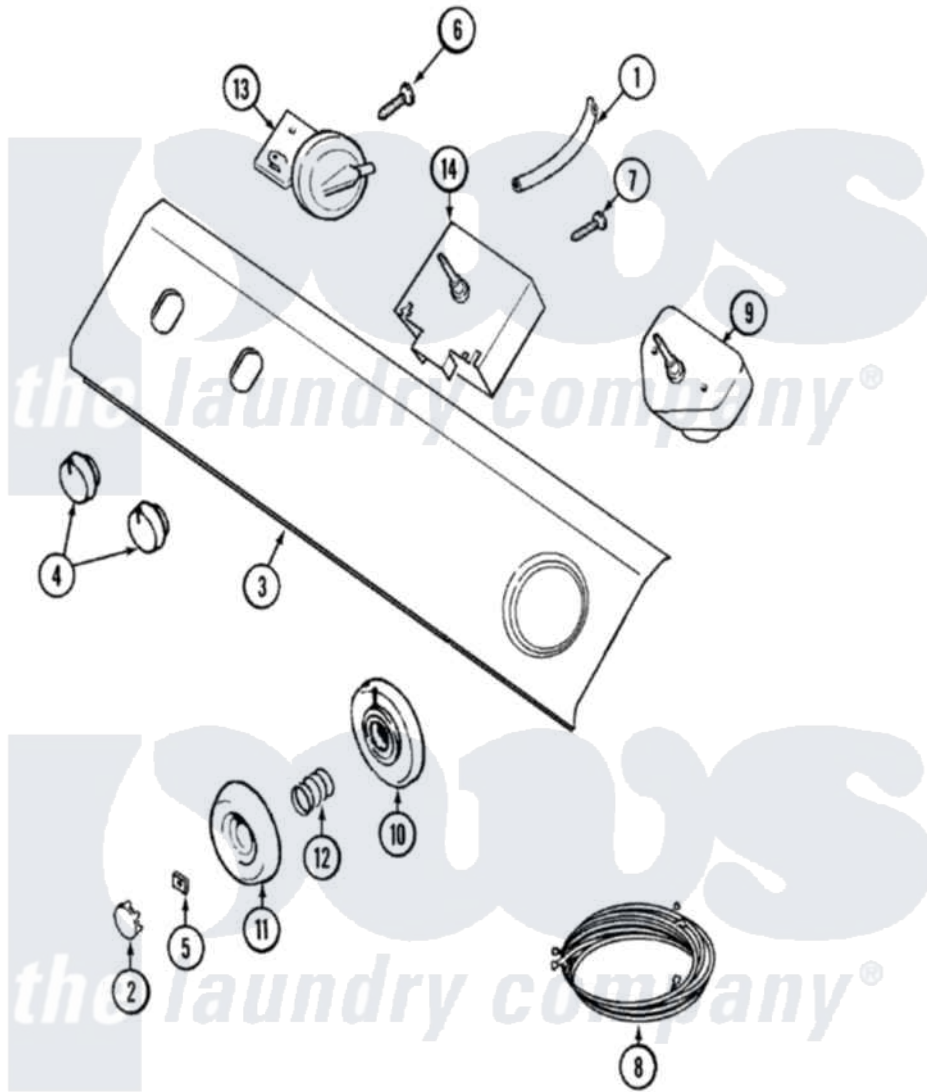

Maytag LAT9316AAE 04 - CONTROL PANEL

Maytag [Residential Maytag LAT9316AAE Washer Parts](#) Parts Diagram 04 - CONTROL PANEL
 Click on the part number to view part

Item	Original Part Number	Replaced By	Status	Part Description
1	22001036	22001619		Tube, Water Level Switch
2	22001664			Timer Knob Insert/Cap
3	22001702			Panel, Control
4	22001663			Knob, Selector Switch
5	211605			Bezel, Timer Dial
6	22001662	8534058		Screw
7	22001661	3400094		Screw, 10-32 X 3/8
8	22001754			Wire Harness, Main
"	22002204		Not Available	HARNES, WIRE
"	22002205			Harness, Wire
9	22001689			Timer
"	22002184			Timer
10	22001660			Dial Skirt - White
11	22001659			Timer Knob - Grey
12	211065			Spring, Index Wheel
13	22001656			5 Level Rotary Pressure Switch

14	22001655		Switch, Water Temp.
15	16000327	Not Available	GUIDE, QUICK REF. - MAYTAG
16	22002393	Not Available	MANUAL, USE & CARE
17	22001769	Not Available	MANUAL, USE & CARE (FRENCH)