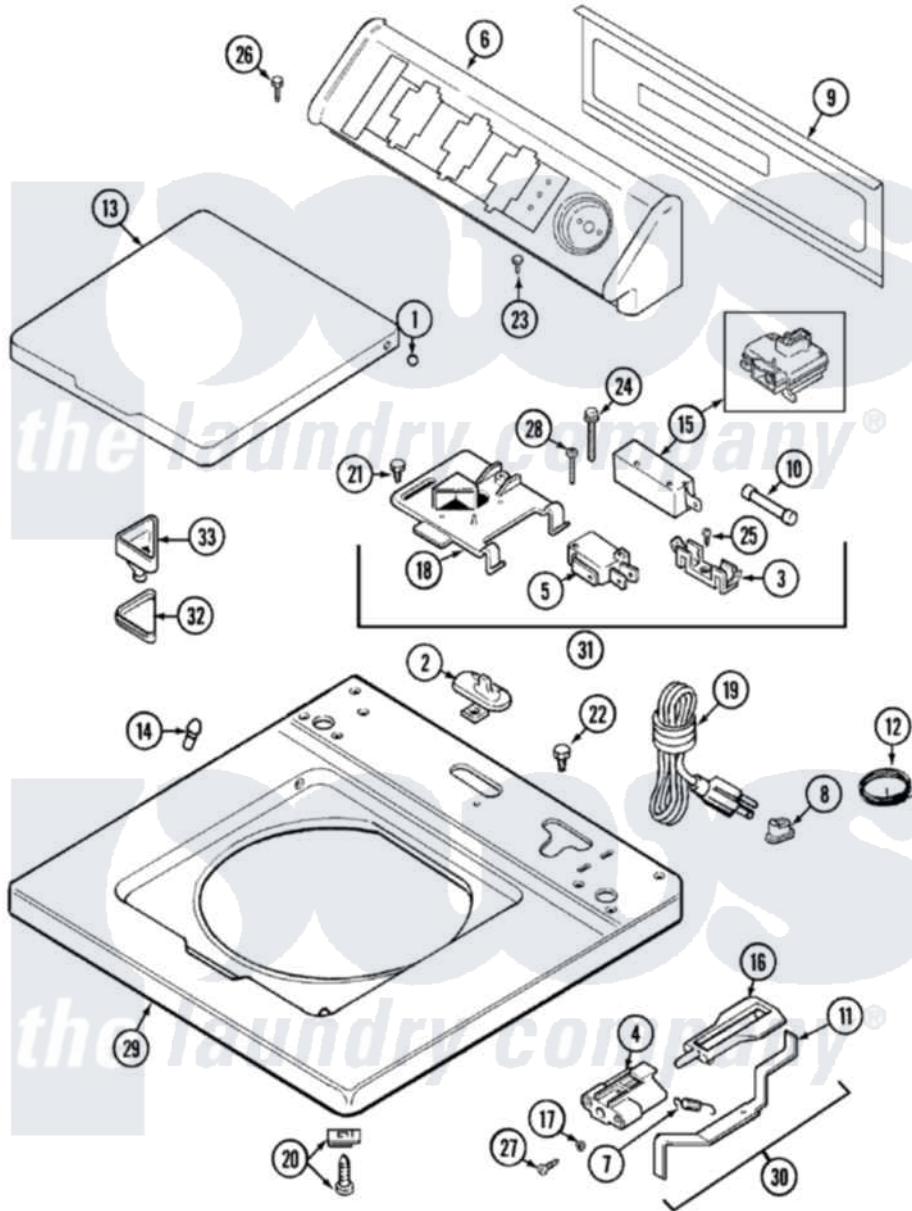

# Maytag LAT9316AAE 05 - TOP

Maytag [Residential Maytag LAT9316AAE Washer Parts](#) Parts Diagram 05 - TOP  
 Click on the part number to view part

Item	Original Part Number	Replaced By	Status	Part Description
1	<a href="#">211726</a>			Hinge, Ball Lid
2	<a href="#">22001298</a>			Cap, Top Cover
"	207159	<a href="#">489355</a>		Screw, 8 X 1/2
3	<a href="#">207167</a>			Block, Fuse
"	W10124350		Not Available	NOT REQUIRED PART OR SEE NOTE
4	<a href="#">22002135</a>			Bracket, Unbalance
"	22001645		Not Available	BRACKET, UNBALANCE---NA
5	W10124350		Not Available	NOT REQUIRED PART OR SEE NOTE
"	<a href="#">207166</a>			Switch, Check
6	<a href="#">22001670</a>			Console
7	<a href="#">213720</a>			Spring, Lid Switch
8	<a href="#">211881</a>			Grommet, Cord Part Not Used-Gas Models Only
9	22001662	<a href="#">8534058</a>		Screw
"	216423	<a href="#">3370225</a>		Screw