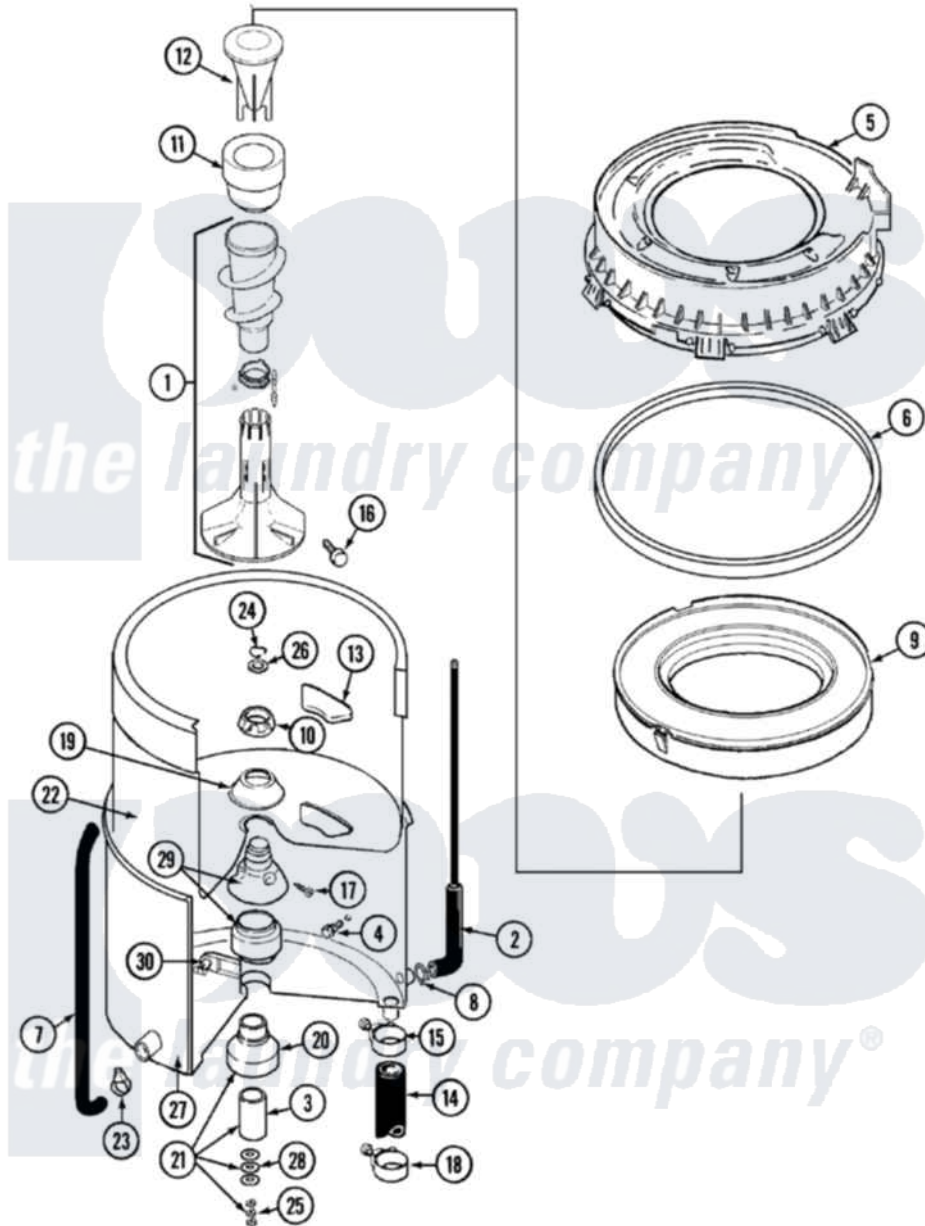

# Maytag LAT9316AAE 07 - TUB

Maytag [Residential Maytag LAT9316AAE Washer Parts](#) Parts Diagram 07 - TUB  
 Click on the part number to view part

Item	Original Part Number	Replaced By	Status	Part Description
1	<a href="#">22001821</a>			Agitator Auger And Base Assembly
2	22001036	<a href="#">22001619</a>		Tube, Water Level Switch
3	<a href="#">211130</a>			Bearing Liner, Tub Bearing
4	200744	<a href="#">W10175939</a>		Bolt
"	205254	<a href="#">W10175938</a>		Bolt
5	<a href="#">22001299</a>			Tub Cover And Gasket Assembly
6	Y22001201	<a href="#">22001007</a>		Gasket, Cover To Tub
7	<a href="#">22001320</a>			Tube, Bleach
8	<a href="#">211641</a>			Clamp, 1-1/16"
9	<a href="#">22001142</a>			Ring, Balance
10	211047	<a href="#">6-2110472</a>		Nut- Clamp
11	22001805	<a href="#">21001905</a>		Dispenser, Fabric
12	22001806	<a href="#">21001905</a>		Dispenser, Fabric
13	<a href="#">207219</a>			Filter, Self-Cleaning
14	<a href="#">213045</a>			Hose, Outer Tub Part Not

14	<a href="#">213043</a>		Used
15	22001640	<a href="#">285655</a>	Clamp, Hose
16	<a href="#">22001819</a>		L0cking Screw And O Ring
17	<a href="#">22001423</a>		Set Screw, Mounting Stem
18	22001640	<a href="#">285655</a>	Clamp, Hose
19	<a href="#">211210</a>		Washer, Clamping Nut
20	200824	<a href="#">6-2040130</a>	Tub Bearin
21	204013	<a href="#">6-2040130</a>	Tub Bearin
22	<a href="#">22001139</a>		Tub, Inner
23	205161	<a href="#">489503</a>	Clamp
24	<a href="#">Y015667</a>		Retaining Ring
25	<a href="#">Y054867</a>		Washer, Lock
26	<a href="#">Y015666</a>		Washer, Retaining -
27	22001114	Not Available	TUB, OUTER (EX. LARGE)
28	<a href="#">211100</a>		Washer, Outer Tub
29	22001648	<a href="#">6-2095720</a>	Mounting S
30	<a href="#">214434</a>		Spout, Deflector