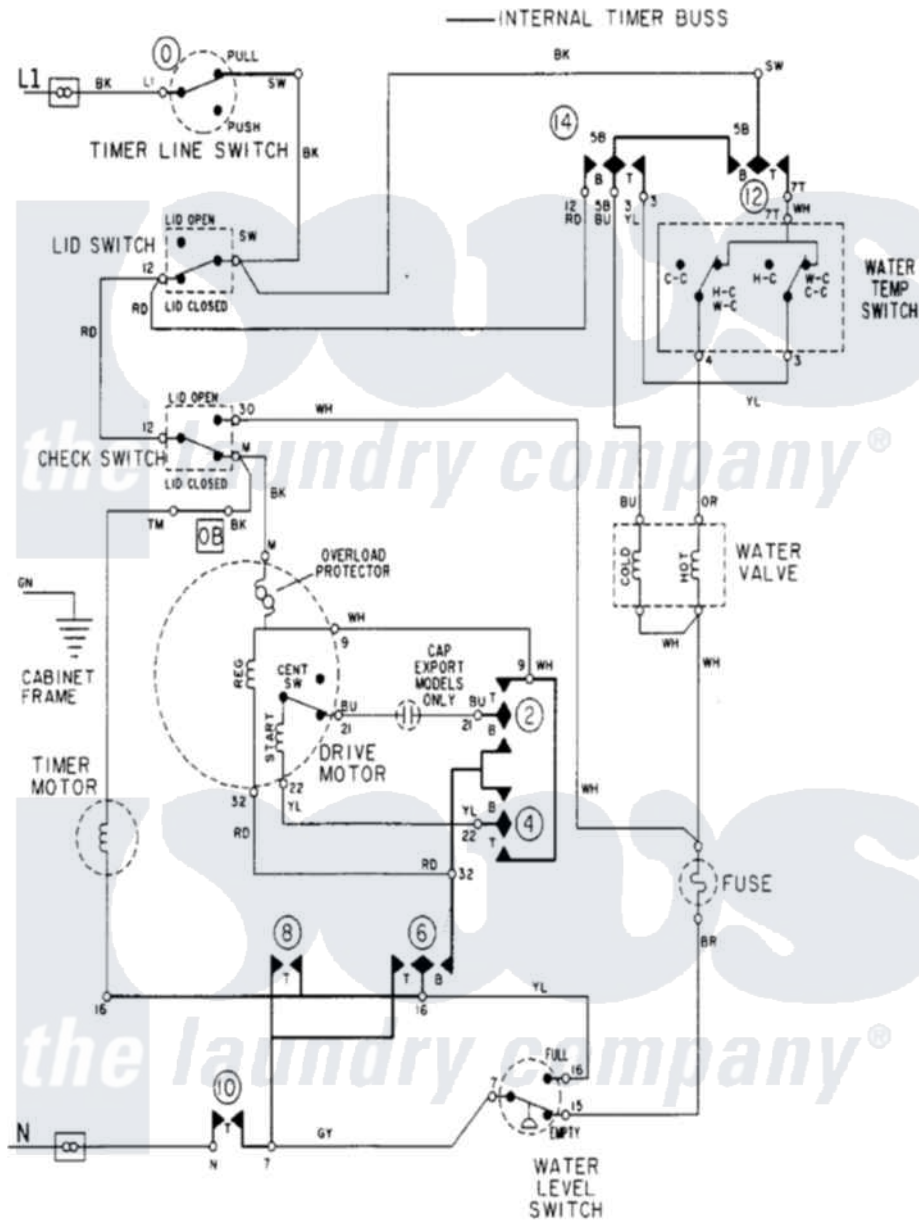

Maytag LAT9316AAE 08 - WIRING INFORMATION

Maytag Residential Maytag LAT9316AAE Washer Parts Parts Diagram 08 - WIRING INFORMATION
 Click on the part number to view part

Item	Original Part Number	Replaced By	Status	Part Description
NI	15002010		Not Available	WIRING INFORMATION