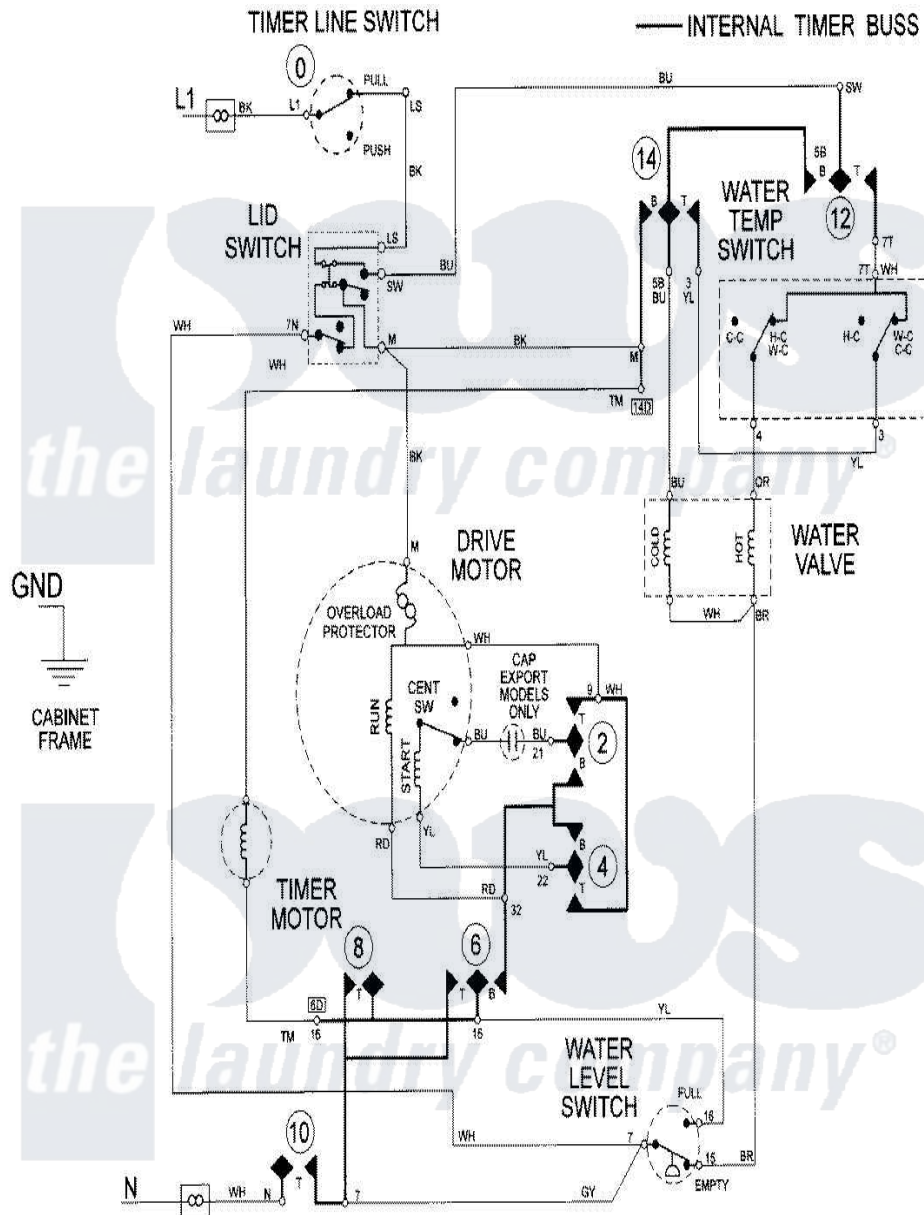

Maytag LAT9316AAE 09 - WIRING INFORMATION

Maytag Residential Maytag LAT9316AAE Washer Parts Parts Diagram 09 - WIRING INFORMATION
 Click on the part number to view part

Item	Original Part Number	Replaced By	Status	Part Description
NI	15002090		Not Available	WIRING INFORMATION