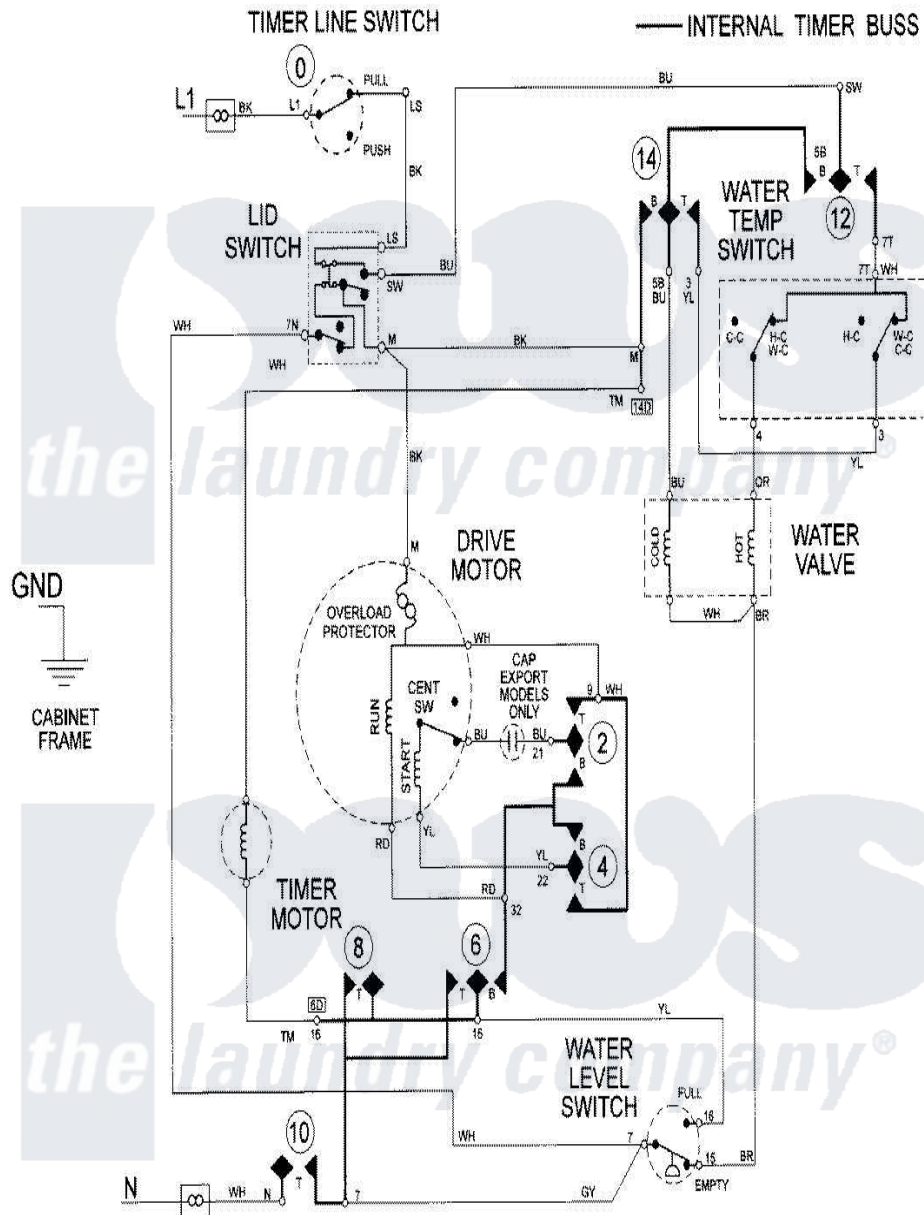

Maytag LAT9316AAM 09 - WIRING INFORMATION

Maytag [Residential Maytag LAT9316AAM Washer Parts](#) Parts Diagram 09 - WIRING INFORMATION
 Click on the part number to view part

Item	Original Part Number	Replaced By	Status	Part Description
NI	15002090		Not Available	WIRING INFORMATION