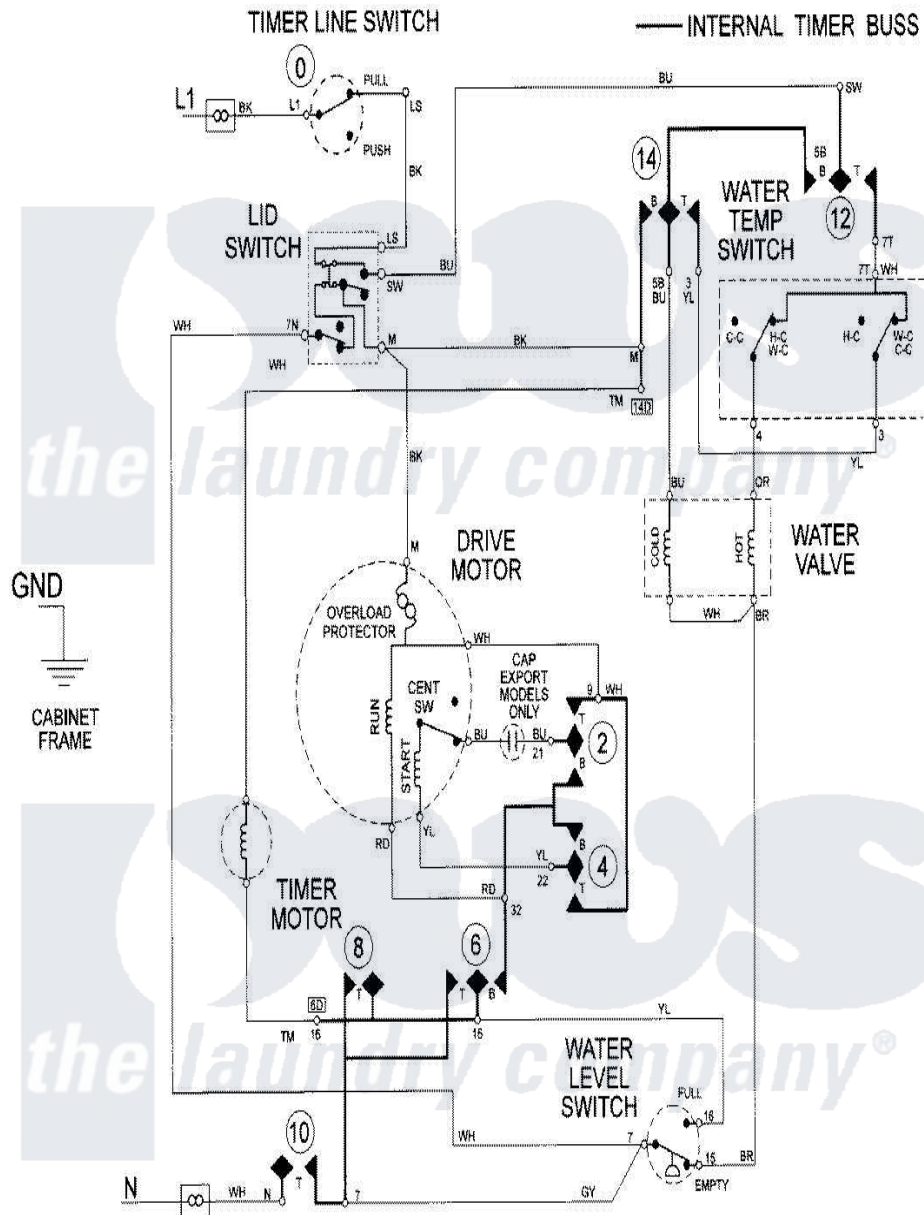

Maytag LAT9316ABE 08 - WIRING INFORMATION

Maytag Residential Maytag LAT9316ABE Washer Parts Parts Diagram 08 - WIRING INFORMATION
 Click on the part number to view part

Item	Original Part Number	Replaced By	Status	Part Description
NI	15002090		Not Available	WIRING INFORMATION