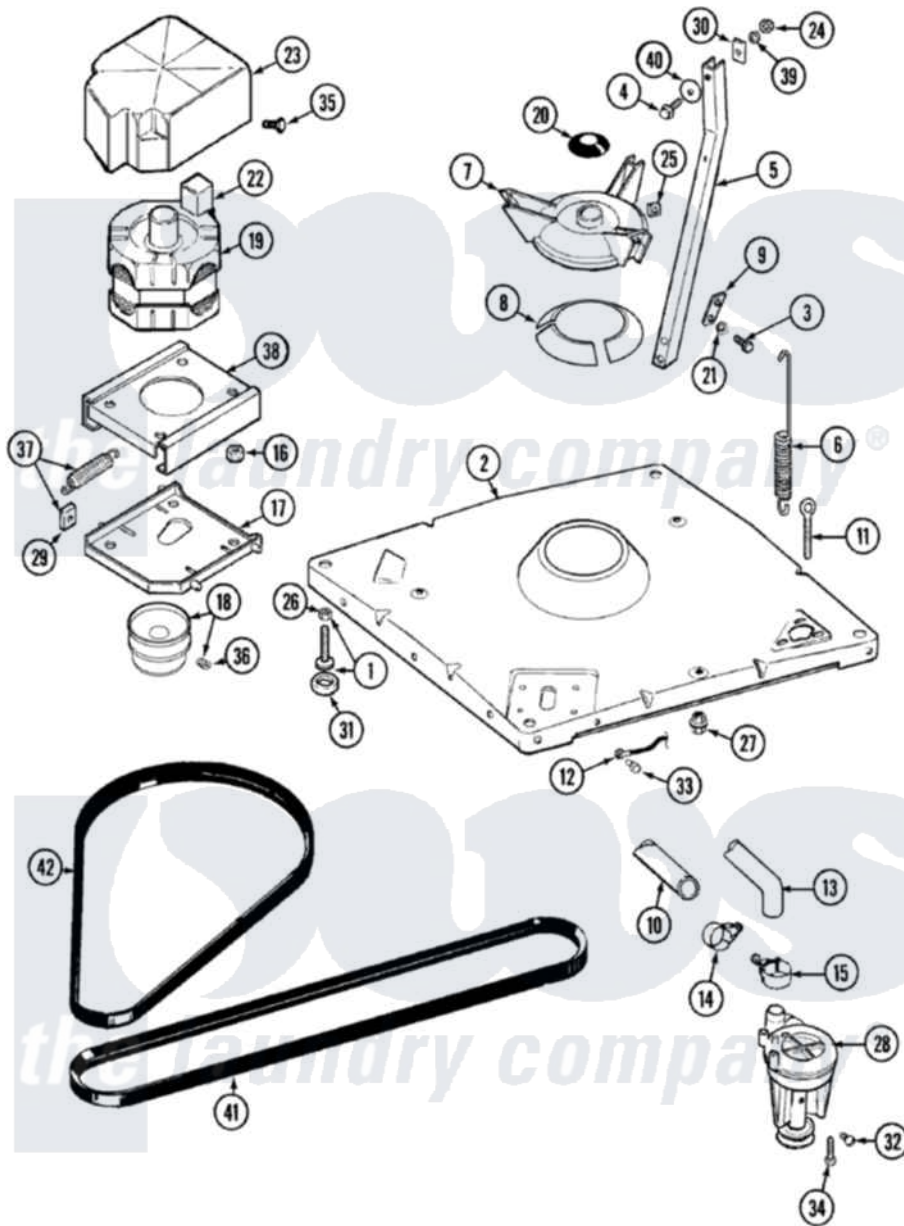

Maytag LAT9316ABM 01 - BASE

Maytag Residential Maytag LAT9316ABM Washer Parts Parts Diagram 01 - BASE
 Click on the part number to view part

Item	Original Part Number	Replaced By	Status	Part Description
1	Y302699	22003428		Leg, Adjustable
2	22001172	22002150		Base
3	Y015627			Screw- Hex
4	200744	W10175939		Bolt
"	205254	W10175938		Bolt
5	213053			Brace, Tub Part Not Used
6	22001300			Spring, Centering
7	203725			Damper W/Bolt And Clip
8	203956			Damper Pad Kit
9	213073			Washer, Double Brace
10	22001816			Hose, Drain
11	216416			Bolt, Eye/Centering Spring
12	901220			Ground Wire
13	213045			Hose, Outer Tub Part Not Used
14	22001820	285655		Clamp, Hose
15	22001640	285655		Clamp, Hose

16	Y311426	3400029	Nut, Adapter Plate
17	22001301		Mount, Motor Lower-Assembly
18	200816	6-2008160	Pulley- MO
19	201805	12002351	Motor-Drve
20	22001586		Deflector, Water
21	911852	486009	Lockwasher
22	206505	Not Available	PROD. No.201664-15, & No.205463-3.
"	205132	Not Available	SWITCH, MOTOR EXTERNAL START No.201664-14,205463- 4 & 201800-4
23	215098		Shield, Motor
24	Y052734		Nut, Carrage Bolts And Bracket
25	Y052785		Nut, Brace To Damper
26	210385		Lock Nut For Adjustable Leg
27	211949		Nut, Adjustment Eyebolt
28	202203	6-2022030	Pump As Pa
29	204998	205000	Roller And Spring Kit 4+Spr
30	212979	Not Available	WASHER, TUB BRACE
31	210684		Foot, Adjustable Leg
32	Y015408	22003235	Screw, Bearing Insert
33	Y705026	3370225	Screw
34	211880		Screw, HeX Head No.10 X 1/2 Inc
35	213121	3400111	Screw, 12-14 X 5/8
36	Y053241		Set Screw, Motor Pulley
37	205000		Roller And Spring Kit 4+Spr
38	214956		Motor Mount Assembly
39	Y054867		Washer, Lock
40	211100		Washer, Outer Tub
41	211124		Part Not Used
42	211125		V Belt, DriVe Pulley