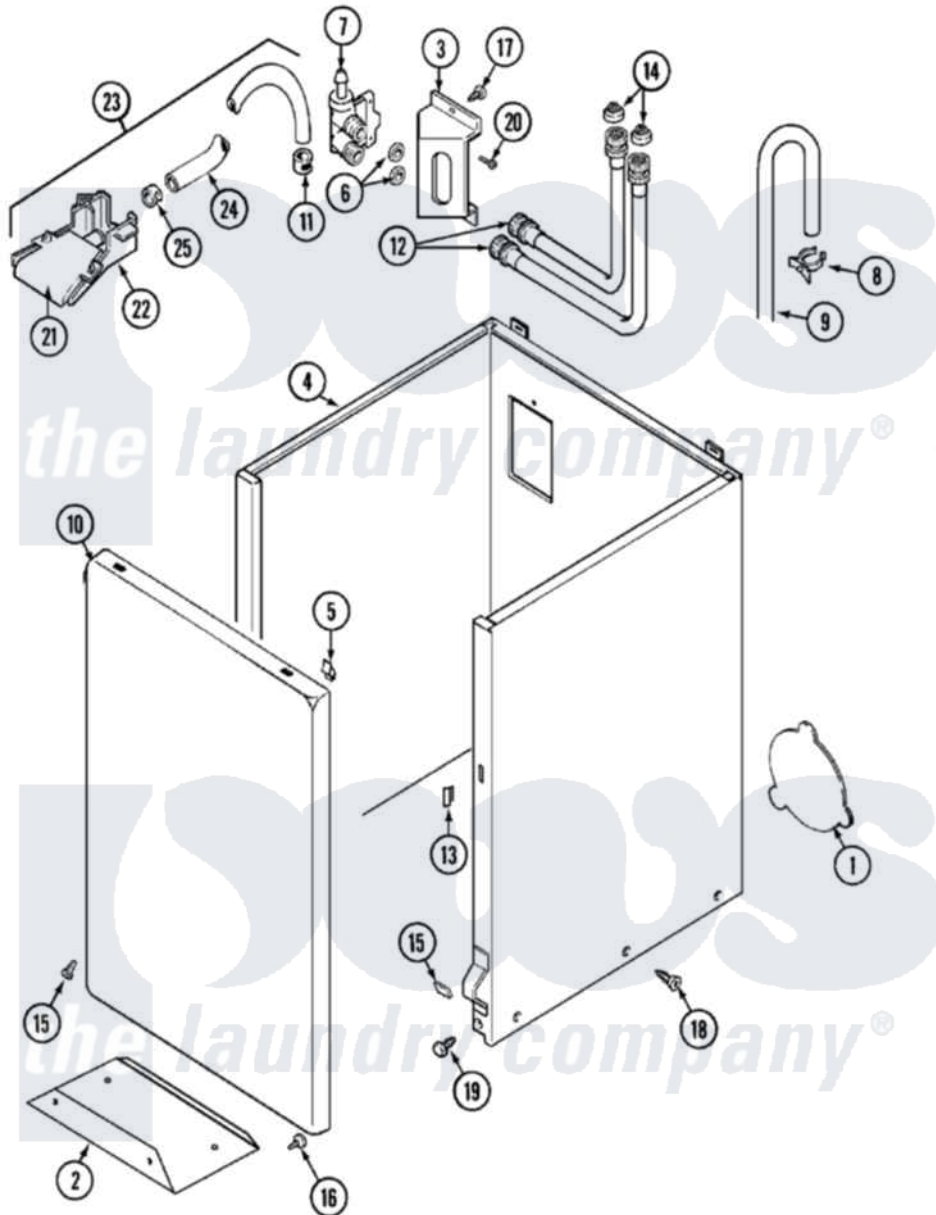

Maytag LAT9316ABM 02 - CABINET

Maytag [Residential Maytag LAT9316ABM Washer Parts](#) Parts Diagram 02 - CABINET
 Click on the part number to view part

Item	Original Part Number	Replaced By	Status	Part Description
1	211878		Not Available	PLATE, ACCESS
"	22001683	22002924		Plate, Access
"	211294	90767		Screw, 8A X 3/8 HeX Washer Head Tapping
2	213846			Guard, Belt
3	22002361			Bracket, Water Valve
4	22002380	22001303		Cabinet ---NA
5	22001650			Fastener, Spring
6	Y013783			Washer, Inlet Hose
7	22002360			Valve, Water
"	214337	96160		Screen
8	22001815	22002765		Clip, Hose
9	22001816			Hose, Drain
10	22002370	22002658		Panel, Front
"	22001817			Sheet, Sound Damper
11	216169	596669		Clamp, Manifold
12	202860			Inlet Hose Assembly

13	214376	22002331	Spacer, Front Panel
14	200961	12001413	Strainer And Washer Kit
15	22001995		Screw Note: Screw, Tumbler Front And Shroud
"	22002376		Clip
"	22002377		Clip, Retainer
"	22002378	27001200	Screw
16	211294	90767	Screw, 8A X 3/8 HeX Washer Head Tapping
17	22002372		Screw
18	213007		Xfor Cabinet See Cabinet, Back
19	213122	27001200	Screw
"	213121	3400111	Screw, 12-14 X 5/8
20	Y313561		Screw---NA
21	22001187		Injector
22	22001186		Injector
23	22001304		Water Injector Assembly
24	22001190		Hose, Injector
25	216169	596669	Clamp, Manifold