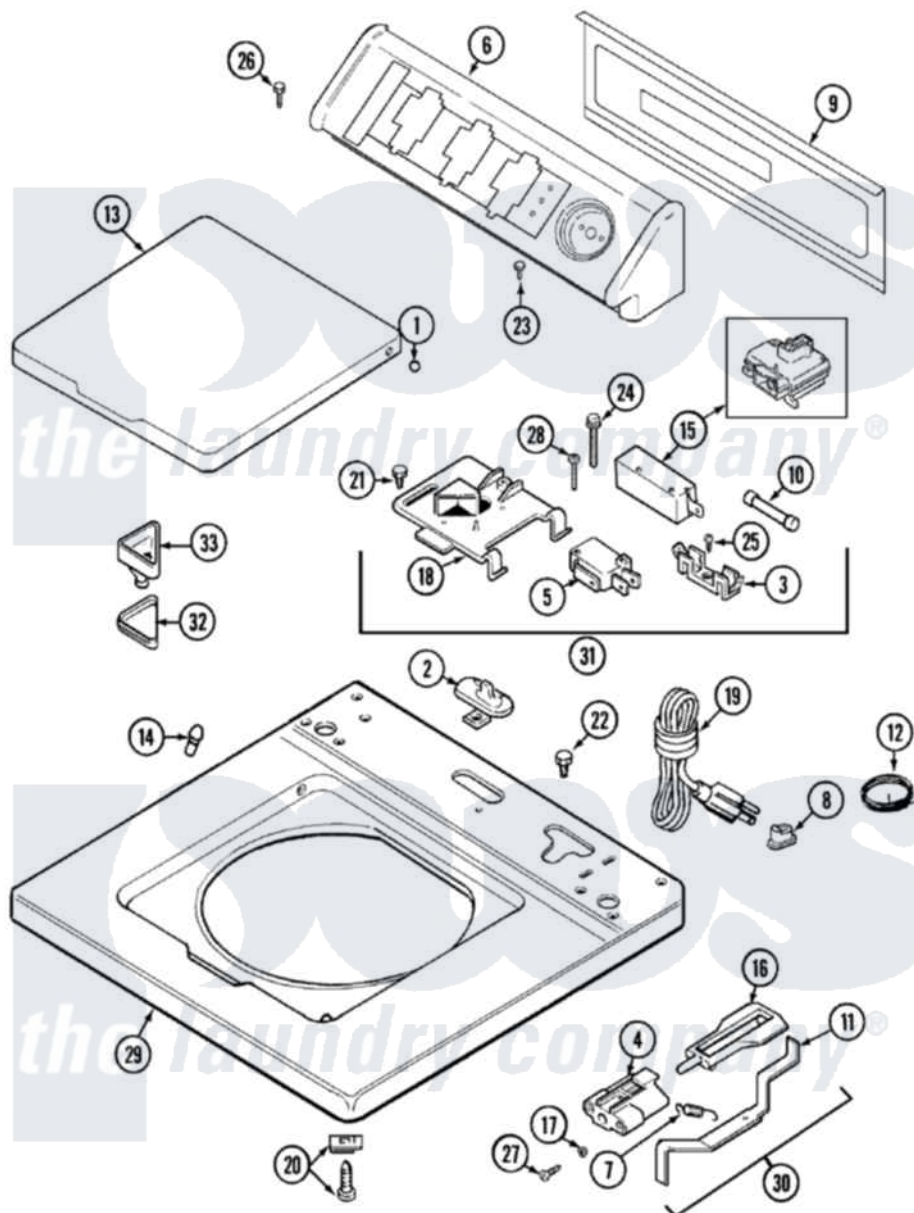

Maytag LAT9316ABM 05 - TOP

Maytag [Residential Maytag LAT9316ABM Washer Parts](#) Parts Diagram 05 - TOP
 Click on the part number to view part

Item	Original Part Number	Replaced By	Status	Part Description
1	211726			Hinge, Ball Lid
2	207159	489355		Screw, 8 X 1/2
"	22001298			Cap, Top Cover
3	207167			Block, Fuse
4	22002135			Bracket, Unbalance
5	207166			Switch, Check
6	22001671			Console ----NA
7	213720			Spring, Lid Switch
8	211881			Grommet, Cord Part Not Used- Gas Models Only
9	22001814			Back Panel, Console
"	22001662	8534058		Screw
"	216423	3370225		Screw
10	22001673	22001682		Switch Assembly, Lid W/4amp Fuse
12	22001654			Wire, Ground
"	Y705026	3370225		Screw

13	22001677		Not Available	LID W/LEGEND (CANADA-ALM)--NA
"	22001675		Not Available	LID W/LEGEND (ALM)
14	212716			Bumper, Lid
15	22001967	12001908		Switch-Lid
16	216255			Plunger, Lid Switch
17	211500			Washer, Bracket To Top Cover
18	22001678			Bracket, Switch And Fuse
19	208194	22003062		Cord, Power
20	22001402	214354		Screw, Top Cover To Cabnt.
21	207159	489355		Screw, 8 X 1/2
22	Y705026	3370225		Screw
23	216423	3370225		Screw
24	213501			Screw, No.6-20 X 1-1/8 Inch
25	Y311711			Screw, Fuse Block
26	216423	3370225		Screw
27	22001600	25-7809		Screw, No.6-20 1/2 Flthd Torx
28	22001352			Screw, Check Switch
29	22001782	22002146		Cover Assembly, Top
30	22001969			Unbalance Lever Assembly
31	22001008			Cup, Bleach