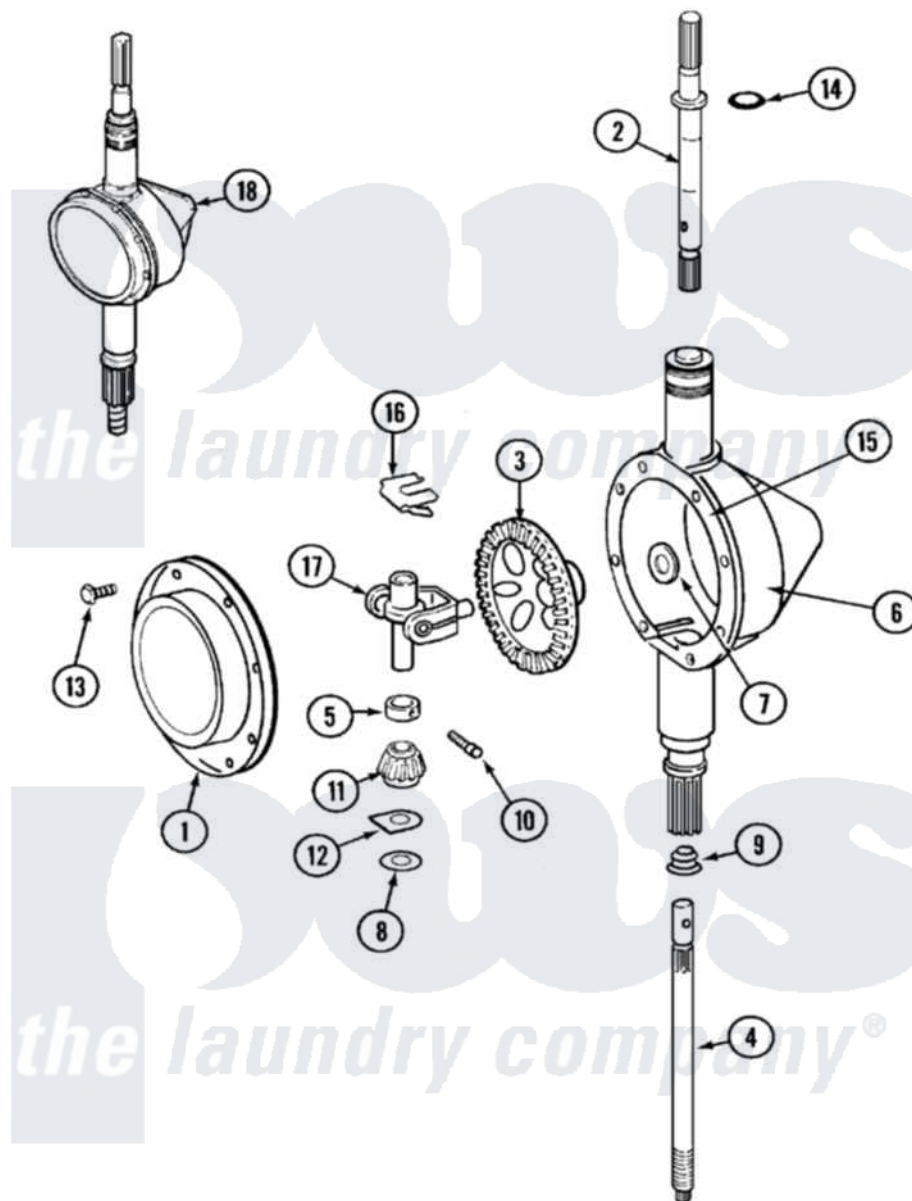

Maytag LAT9316ABM 06 - TRANSMISSION

Maytag [Residential Maytag LAT9316ABM Washer Parts](#) Parts Diagram 06 - TRANSMISSION
 Click on the part number to view part

Item	Original Part Number	Replaced By	Status	Part Description
1	206628			Cover, Transmission
2	22002415	6-2168983		Shaft- Agi
3	206713	6-2067130		Gear- Beve
4	22002342	6-2300050		Shaft- Cen
5	22002353			Collar, Center Shaft
6	22002416	6-2300100		Assembly-
7	215394			Washer, Bevel Gear
8	211483	6-2114830		Washer- SP
9	206602	207843		Lip Seal Repair Kit
10	Y058700	675652		Adhesive
12	215395			Plate, Clutch
13	215417		Not Available	SCREW, TRANSMISSION COVER
14	22002417			O-Ring AgitatOr Shaft
15	22002341			Collar, Lower Plastic Keeper
16	22002340			Collar, Agitator Shaft
17	206685	6-2066850		Yoke