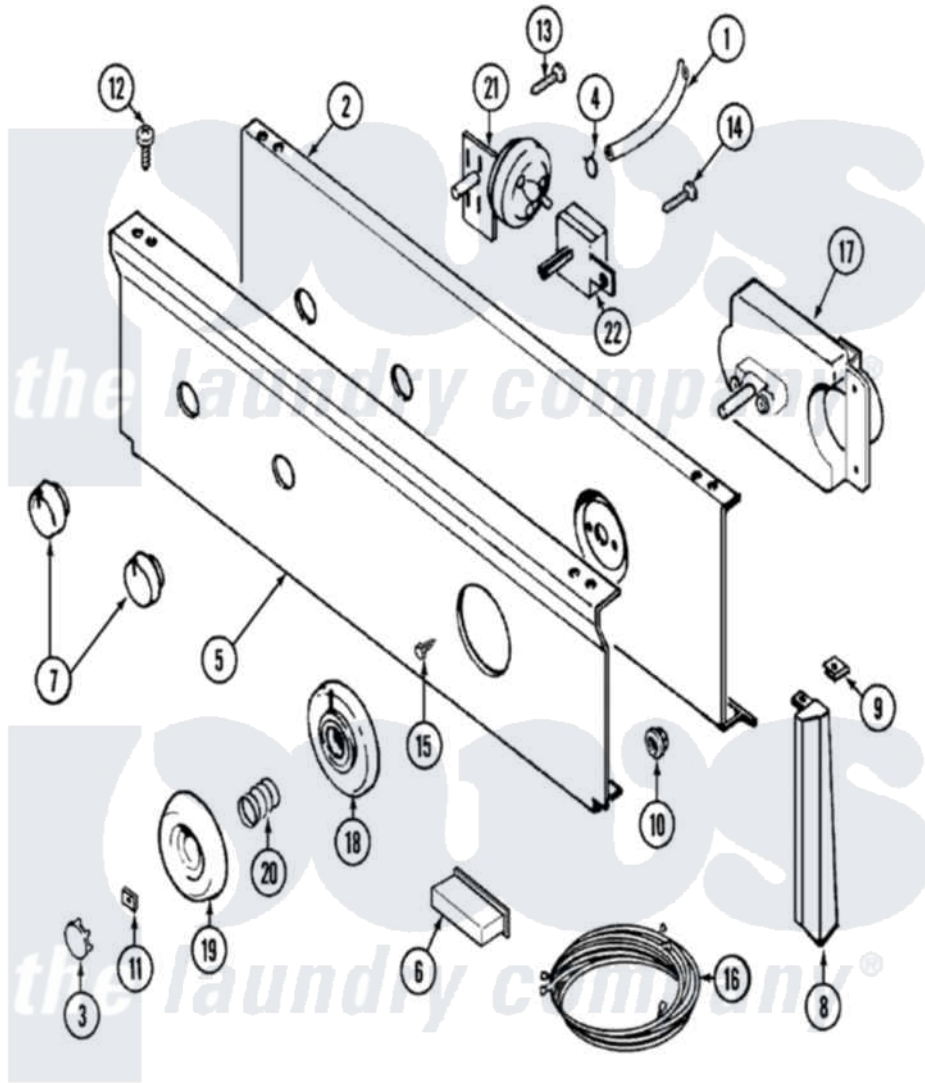

Maytag LAT9334AAE 04 - CONTROL PANEL

Maytag [Residential Maytag LAT9334AAE Washer Parts](#) Parts Diagram 04 - CONTROL PANEL

Click on the part number to view part

Item	Original Part Number	Replaced By	Status	Part Description
1	22001036	22001619		Tube, Water Level Switch
2	315483	3370225		Screw
"	204807			Ground Wire, Supp. Plte To Top Cover
"	22001132			Plate, Support
3	216250	22001446		Cap, Knob
4	410296	596669		Clamp, Manifold
5	22001123			Panel, Control
6	214897			Pad, Control Panel
7	22001268		Not Available	KNOB ASSY. (WHT)
8	22001289		Not Available	END CAP, CTRL. PNL. (LT-WHT)
"	22001291			End Cap, Control Panel
"	22001564			Cap, End
"	22001565		Not Available	CAP, END (LT-WHT)
9	214894			Fastener, End Cap
10	214872			Palnut, End Cap Note: Nut,

10	214972		Lamp Holder
11	211605		Bezel, Timer Dial
12	210932		Screw, No.8 X 9/16 Ctsk Note: Screw, Inlet Duct
13	211168	W10139210	Screw, 8-18 X 5/16
14	211168	W10139210	Screw, 8-18 X 5/16
15	216412		Screw, Bracket To Timer
16	22001316		Wire Harness, Main
17	22001025		Timer RPR
18	22001265		Bezel, Timer Knob
19	22001198	Not Available	KNOB, TIMER (WHT)
20	211065		Spring, Index Wheel
21	208201		Switch, Pressure
22	208283	Not Available	SWITCH, WATER TEMPERATURE