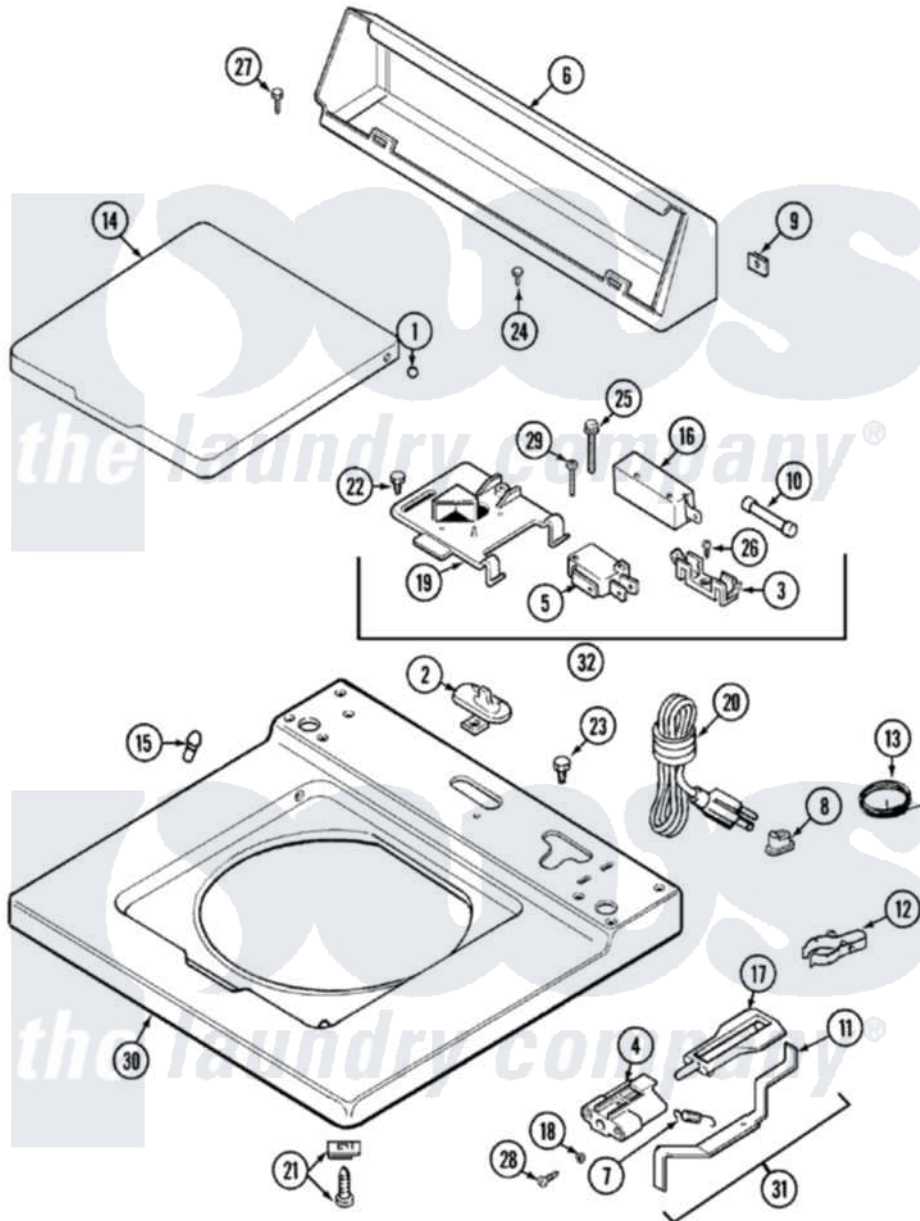

# Maytag LAT9334AAE 05 - TOP

Maytag [Residential Maytag LAT9334AAE Washer Parts](#) Parts Diagram 05 - TOP  
 Click on the part number to view part

Item	Original Part Number	Replaced By	Status	Part Description
1	<a href="#">211726</a>			Hinge, Ball Lid
2	207159	<a href="#">489355</a>		Screw, 8 X 1/2
"	<a href="#">22001298</a>			Cap, Top Cover
3	<a href="#">207167</a>			Block, Fuse
4	216256		Not Available	BRACKET, UNBALANCE
5	<a href="#">207166</a>			Switch, Check
6	<a href="#">205635</a>			Console
7	<a href="#">213720</a>			Spring, Lid Switch
8	<a href="#">211881</a>			Grommet, Cord Part Not Used-Gas Models Only
9	<a href="#">215075</a>			Fastener, Control Panel To Console
10	207168	<a href="#">22001682</a>		Switch Assembly, Lid W/4amp Fuse
11	<a href="#">22001136</a>			Lever, Unbalance
12	<a href="#">301548</a>			Clamp, Ground Wire
13	<a href="#">311155</a>			Ground Wire And Clamp

14	22001028	<a href="#">22001893</a>	Lid
"	22001206	<a href="#">22001893</a>	Lid
15	<a href="#">212716</a>		Bumper, Lid
16	205415	<a href="#">279347</a>	Switch-Lid
17	<a href="#">216255</a>		Plunger, Lid Switch
18	<a href="#">211500</a>		Washer, Bracket To Top Cover
19	Y215699	<a href="#">22001678</a>	Bracket, Switch And Fuse
20	208194	<a href="#">22003062</a>	Cord, Power
21	<a href="#">204445</a>		Screw And Fastener Assembly
22	207159	<a href="#">489355</a>	Screw, 8 X 1/2
23	315483	<a href="#">3370225</a>	Screw
24	216423	<a href="#">3370225</a>	Screw
25	<a href="#">213501</a>		Screw, No.6-20 X 1-1/8 Inch
26	<a href="#">Y311711</a>		Screw, Fuse Block
27	<a href="#">Y313559</a>		Screw
28	910182	<a href="#">25-7809</a>	Screw, No.6-20 1/2 Flthd Torx
29	<a href="#">22001352</a>		Screw, Check Switch
30	22001117	Not Available	TOP COVER ASSEMBLY (WHT)
31	<a href="#">22001311</a>		Unbalance Lever Assembly
32	207176	<a href="#">22001682</a>	Switch Assembly, Lid W/4amp Fuse