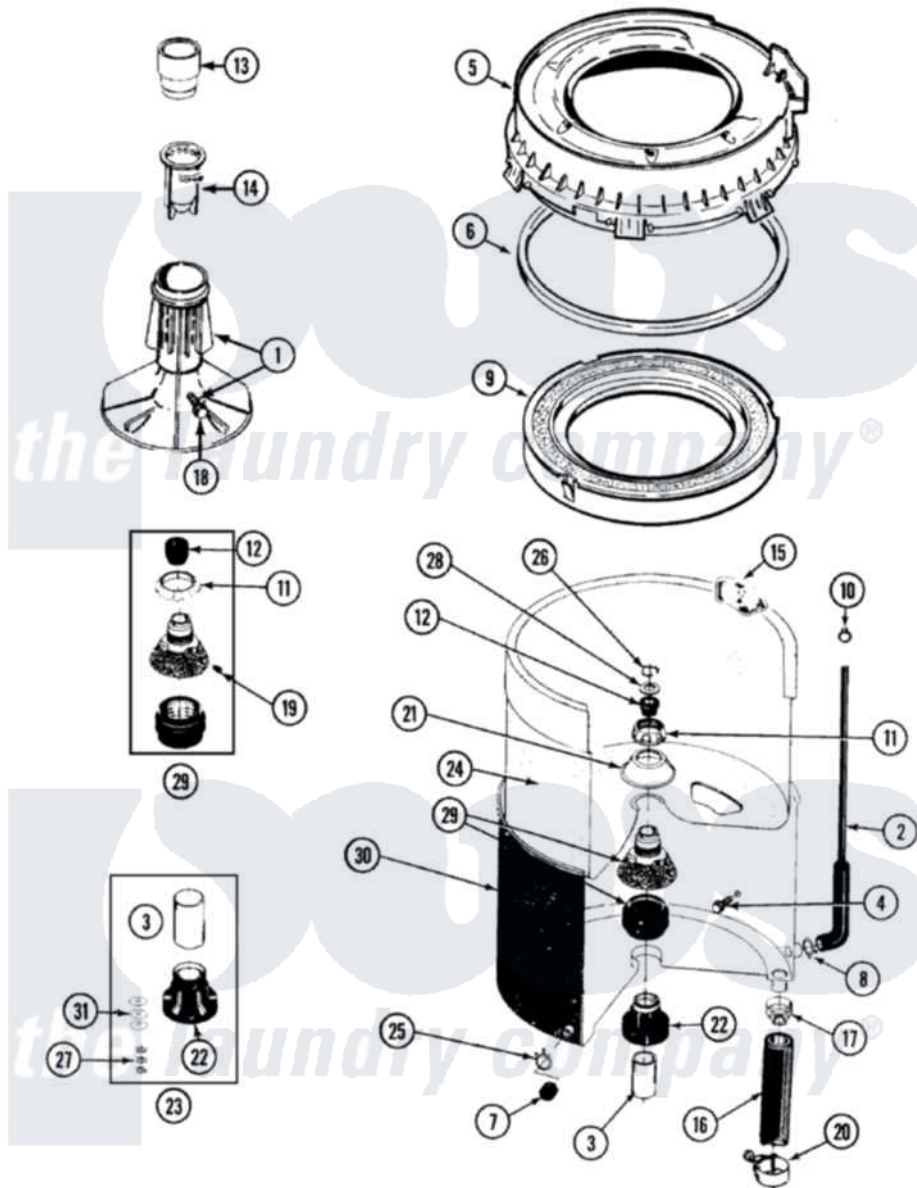

Maytag LAT9334AAE 07 - TUB

Maytag [Residential Maytag LAT9334AAE Washer Parts](#) Parts Diagram 07 - TUB
 Click on the part number to view part

Item	Original Part Number	Replaced By	Status	Part Description
1	207228			Agitator W/Lock Screw
2	22001036	22001619		Tube, Water Level Switch
3	211130			Bearing Liner, Tub Bearing
4	200744	W10175939		Bolt
"	205254	W10175938		Bolt
5	22001299			Tub Cover And Gasket Assembly
6	Y22001201	22001007		Gasket, Cover To Tub
7	214725			Cap For Spout-Outer Tub
8	211641			Clamp, 1-1/16"
9	22001142			Ring, Balance
10	410296	596669		Clamp, Manifold
11	211047	6-2110472		Nut- Clamp
12	Y0A4298	6-0A57420		Seal- Agitator
13	22001295			Housing, Dispenser
14	22001294			Cup, Dispensing
15	207219			Filter, Self-Cleaning

16	213045		Hose, Outer Tub Part Not Used
17	201011	285655	Clamp, Hose
18	206478		Not Available
19	211618	22001423	Set Screw, Mounting Stem
20	202574	3367052	Clamp, Hose
21	211210		Washer, Clamping Nut
22	200824	6-2040130	Tub Bearin
23	204013	6-2040130	Tub Bearin
24	22001139		Tub, Inner
25	214739	596669	Clamp, Manifold
26	Y015667		Retaining Ring
27	Y054867		Washer, Lock
28	Y015666		Washer, Retaining -
29	204012	6-2095720	Mounting S
30	22001114		Not Available
31	211100		TUB, OUTER (EX. LARGE)
			Washer, Outer Tub