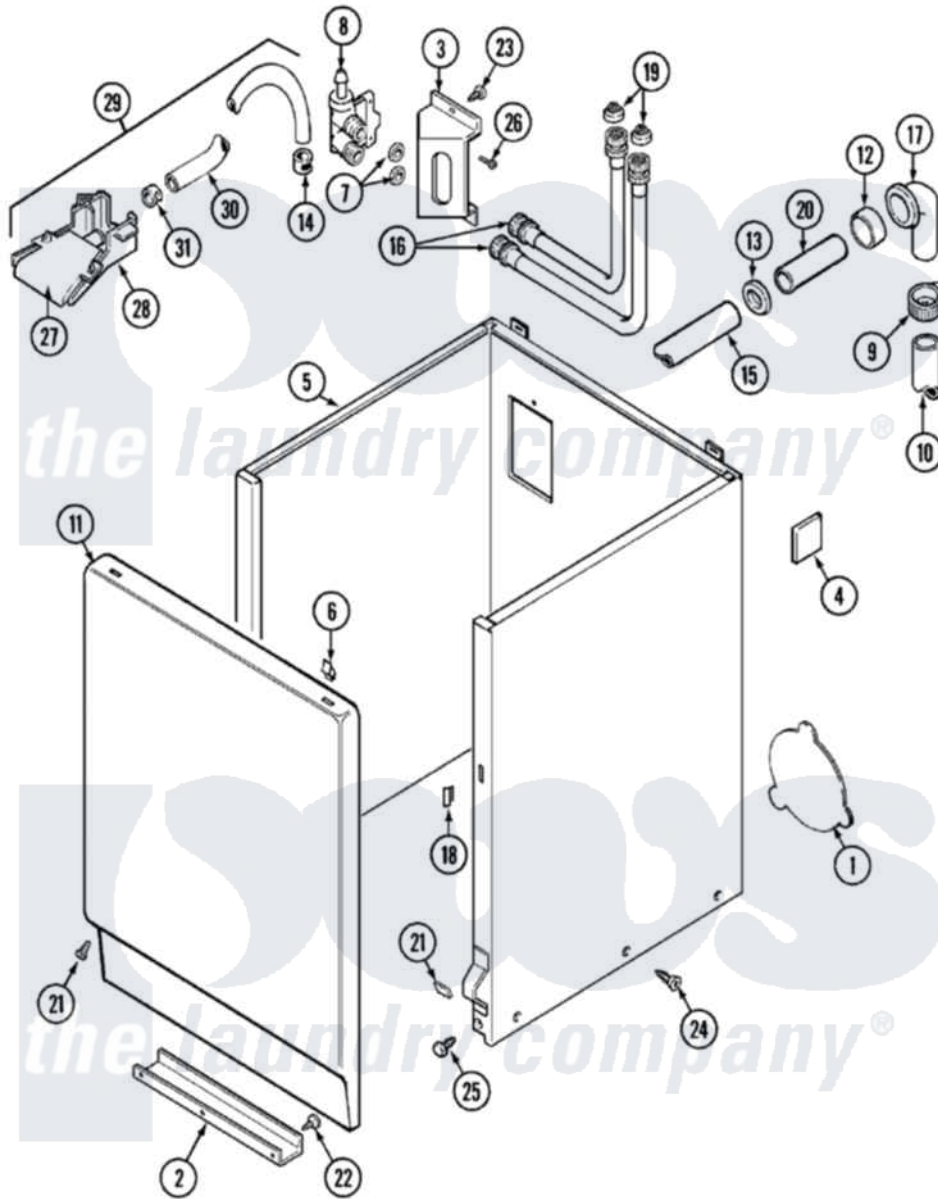

Maytag LAT9334AAM 02 - CABINET

Maytag [Residential Maytag LAT9334AAM Washer Parts](#) Parts Diagram 02 - CABINET
 Click on the part number to view part

Item	Original Part Number	Replaced By	Status	Part Description
1	211294	90767		Screw, 8A X 3/8 HeX Washer Head Tapping
"	211878		Not Available	PLATE, ACCESS
2	213846			Guard, Belt
3	214812	22002361		Bracket, Water Valve
4	215058			Pad, Cabinet Bumper
5	22001303			Cabinet ---NA
6	212982	22001650		Fastener, Spring
7	Y013783			Washer, Inlet Hose
8	214337	96160		Screen
"	22001274			Valve, Water
9	200908	285655		Clamp, Hose
10	216017			Hose, Drain
"	Y059149			(7/8" I.D. CARTON OF 50 FT.)
11	33001221	22001817		Sheet, Sound Damper
"	216078L		Not Available	PANEL, FRONT (ALM) SUB

12	214765		Gasket, Siphon Break
13	202574	3367052	Clamp, Hose
14	216169	596669	Clamp, Manifold
15	214767	22001448	Hose, Pump
16	202860		Inlet Hose Assembly
17	Y216016	W10116738	Elbow
18	214376	22002331	Spacer, Front Panel
19	200961	12001413	Strainer And Washer Kit
20	Y014874		Screw, Idler Arm And Sleeve
"	206638		Siphon Break
21	204439		Screw And Fstner Assembly
22	211294	90767	Screw, 8A X 3/8 HeX Washer Head Tapping
23	212276	W10116760	Screw
24	213007		Xfor Cabinet See Cabinet, Back
25	213121	3400111	Screw, 12-14 X 5/8
"	213122	27001200	Screw
26	Y313561		Screw----NA
27	22001187		Injector
28	22001186		Injector
29	22001304		Water Injector Assembly
30	22001190		Hose, Injector
31	216170	489503	Clamp