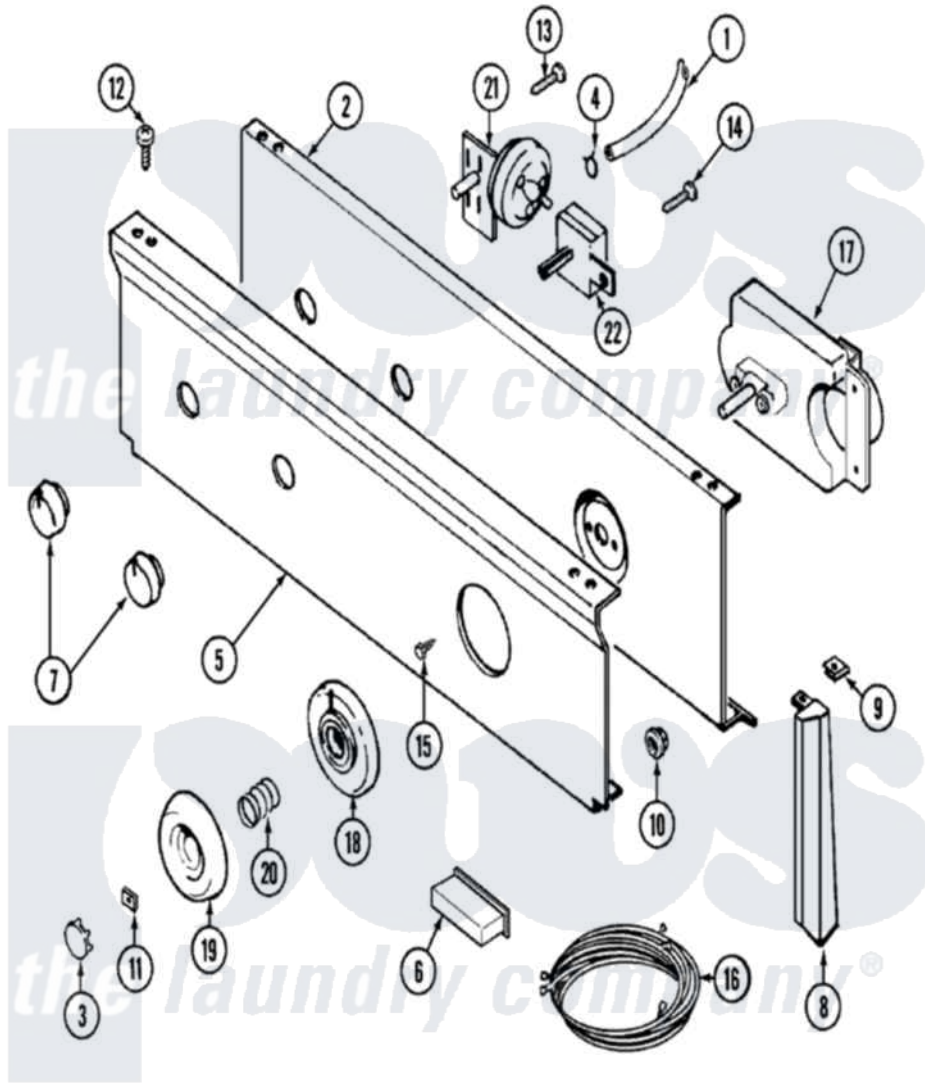

Maytag LAT9334AAM 04 - CONTROL PANEL

Maytag [Residential Maytag LAT9334AAM Washer Parts](#) Parts Diagram 04 - CONTROL PANEL
 Click on the part number to view part

Item	Original Part Number	Replaced By	Status	Part Description
1	22001036	22001619		Tube, Water Level Switch
2	315483	3370225		Screw
"	204807			Ground Wire, Supp. Plte To Top Cover
"	22001132			Plate, Support
3	216424		Not Available	CAP, KNOB (ALM)
4	410296	596669		Clamp, Manifold
5	22001462		Not Available	PANEL, CONTROL (ALM)
6	214897			Pad, Control Panel
7	22001269		Not Available	KNOB ASSY. (ALM)
8	22001293			End Cap, Control Panel
"	22001292	22001567		Cap, End
"	22001567			Cap, End
"	22001566	22001293		End Cap, Control Panel
9	214894			Fastener, End Cap
10	214872			Palnut, End Cap Note: Nut, Lamp Holder

11	211605		Bezel, Timer Dial
12	210932		Screw, No.8 X 9/16 Ctsk Note: Screw, Inlet Duct
13	211168	W10139210	Screw, 8-18 X 5/16
14	211168	W10139210	Screw, 8-18 X 5/16
15	216412		Screw, Bracket To Timer
16	22001316		Wire Harness, Main
17	22001025		Timer RPR
18	22001266	Not Available	BEZEL, TIMER KNOB (ALM)
19	22001199	Not Available	KNOB ASSY. (ALM)
20	211065		Spring, Index Wheel
21	208201		Switch, Pressure
22	208283	Not Available	SWITCH, WATER TEMPERATURE