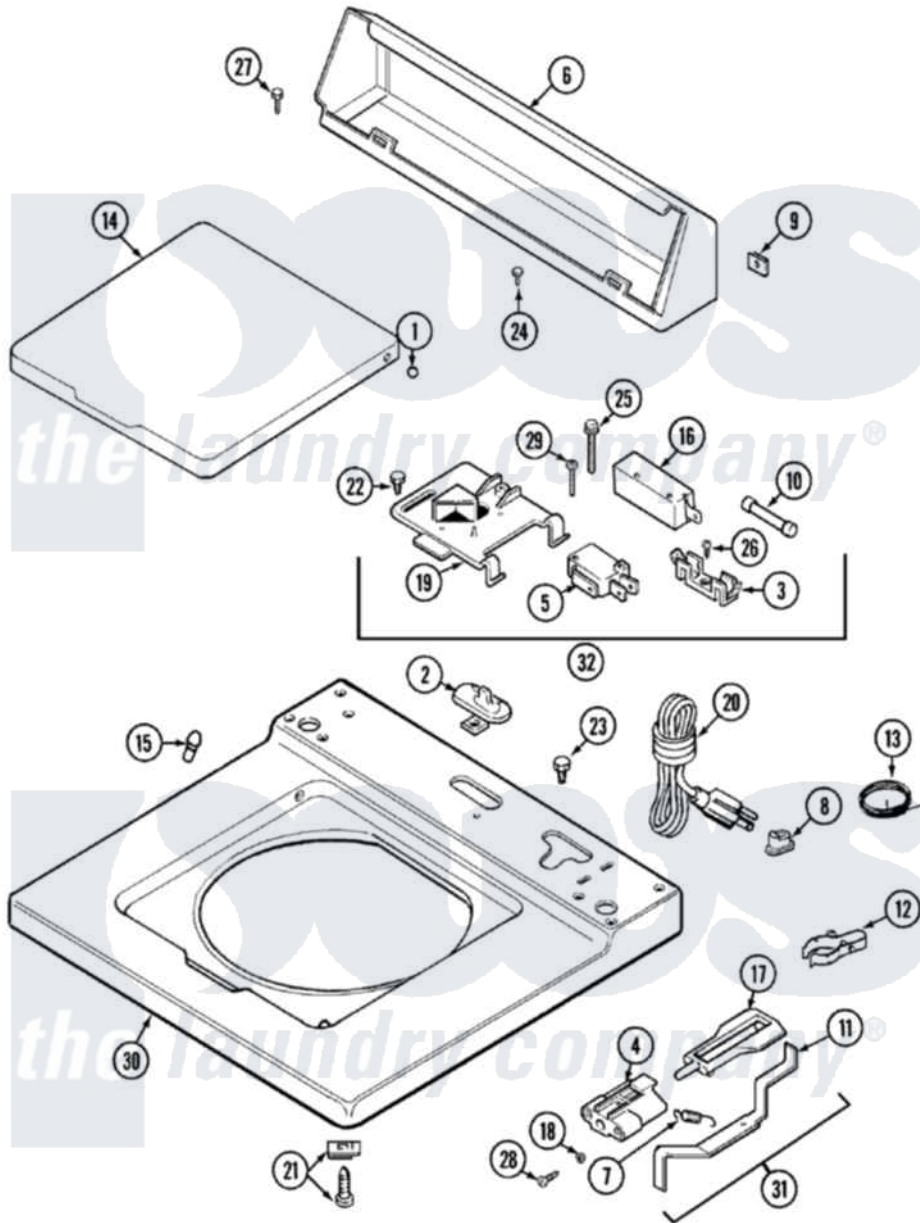

Maytag LAT9334AAM 05 - TOP

Maytag [Residential Maytag LAT9334AAM Washer Parts](#) Parts Diagram 05 - TOP
 Click on the part number to view part

Item	Original Part Number	Replaced By	Status	Part Description
1	211726			Hinge, Ball Lid
2	207159	489355		Screw, 8 X 1/2
"	22001298			Cap, Top Cover
3	207167			Block, Fuse
4	216256		Not Available	BRACKET, UNBALANCE
5	207166			Switch, Check
6	205635L		Not Available	CONSOLE (ALM)
7	213720			Spring, Lid Switch
8	211881			Grommet, Cord Part Not Used-Gas Models Only
9	215075			Fastener, Control Panel To Console
10	207168	22001682		Switch Assembly, Lid W/4amp Fuse
11	22001136			Lever, Unbalance
12	301548			Clamp, Ground Wire
13	311155			Ground Wire And Clamp

14	22001029		Not Available	LID (CANADA-ALM)---NA
"	22001207		Not Available	LID W/LEGEND (ALM)---NA
15	212716			Bumper, Lid
16	205415	279347		Switch-Lid
17	216255			Plunger, Lid Switch
18	211500			Washer, Bracket To Top Cover
19	Y215699	22001678		Bracket, Switch And Fuse
20	208194	22003062		Cord, Power
21	204445			Screw And Fastener Assembly
22	207159	489355		Screw, 8 X 1/2
23	315483	3370225		Screw
24	216423	3370225		Screw
25	213501			Screw, No.6-20 X 1-1/8 Inch
26	Y311711			Screw, Fuse Block
27	Y313559			Screw
28	910182	25-7809		Screw, No.6-20 1/2 Flthd Torx
29	22001352			Screw, Check Switch
30	22001118		Not Available	TOP, MAIN (ALM)---NA
31	22001311			Unbalance Lever Assembly
32	207176	22001682		Switch Assembly, Lid W/4amp Fuse