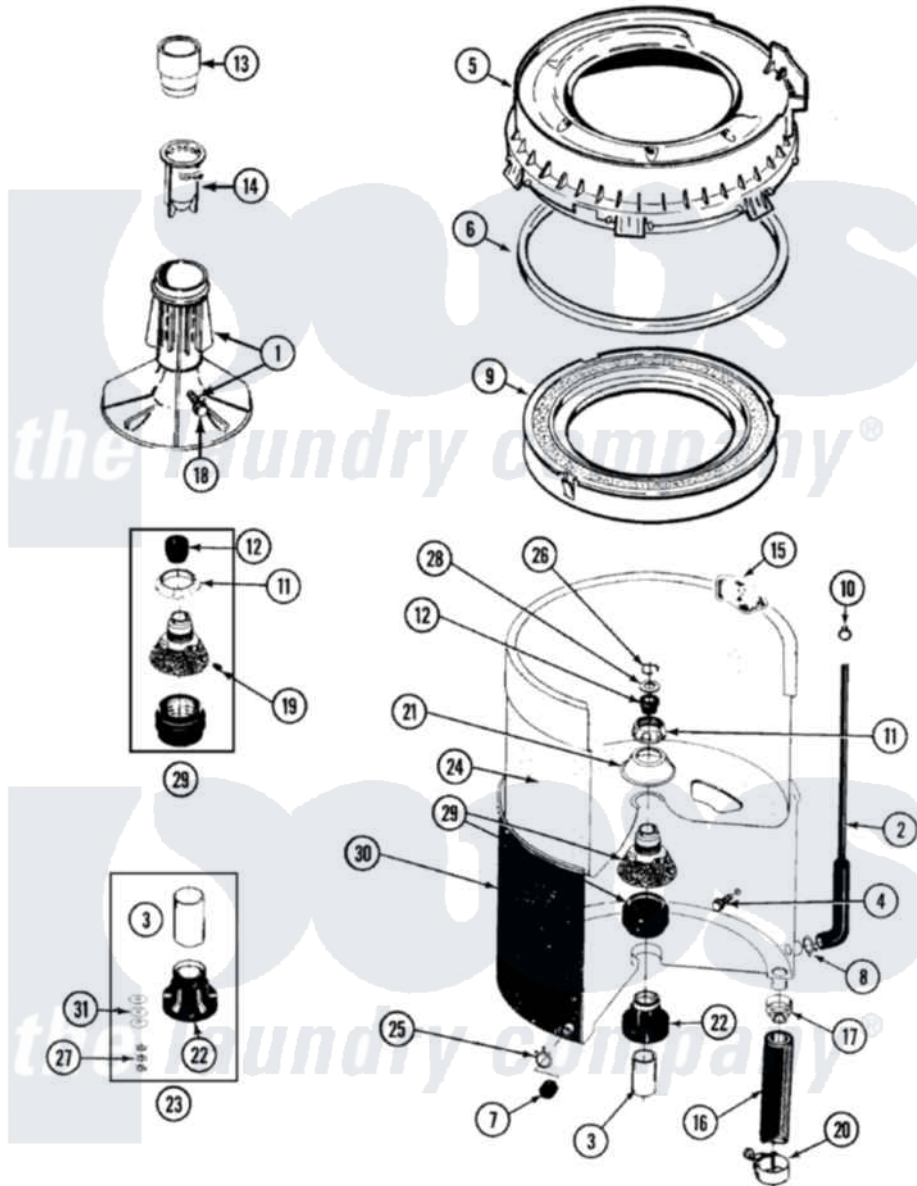

Maytag LAT9334AAM 07 - TUB

Maytag [Residential Maytag LAT9334AAM Washer Parts](#) Parts Diagram 07 - TUB
 Click on the part number to view part

Item	Original Part Number	Replaced By	Status	Part Description
1	207228			Agitator W/Lock Screw
2	22001036	22001619		Tube, Water Level Switch
3	211130			Bearing Liner, Tub Bearing
4	200744	W10175939		Bolt
"	205254	W10175938		Bolt
5	22001299			Tub Cover And Gasket Assembly
6	Y22001201	22001007		Gasket, Cover To Tub
7	214725			Cap For Spout-Outer Tub
8	211641			Clamp, 1-1/16"
9	22001142			Ring, Balance
10	410296	596669		Clamp, Manifold
11	211047	6-2110472		Nut- Clamp
12	Y0A4298	6-0A57420		Seal- Agitator
13	22001295			Housing, Dispenser
14	22001294			Cup, Dispensing
15	207219			Filter, Self-Cleaning

16	213045		Hose, Outer Tub Part Not Used
17	201011	285655	Clamp, Hose
18	206478		Not Available
19	211618	22001423	Set Screw, Mounting Stem
20	202574	3367052	Clamp, Hose
21	211210		Washer, Clamping Nut
22	200824	6-2040130	Tub Bearin
23	204013	6-2040130	Tub Bearin
24	22001139		Tub, Inner
25	214739	596669	Clamp, Manifold
26	Y015667		Retaining Ring
27	Y054867		Washer, Lock
28	Y015666		Washer, Retaining -
29	204012	6-2095720	Mounting S
30	22001114		Not Available
31	211100		TUB, OUTER (EX. LARGE)
			Washer, Outer Tub