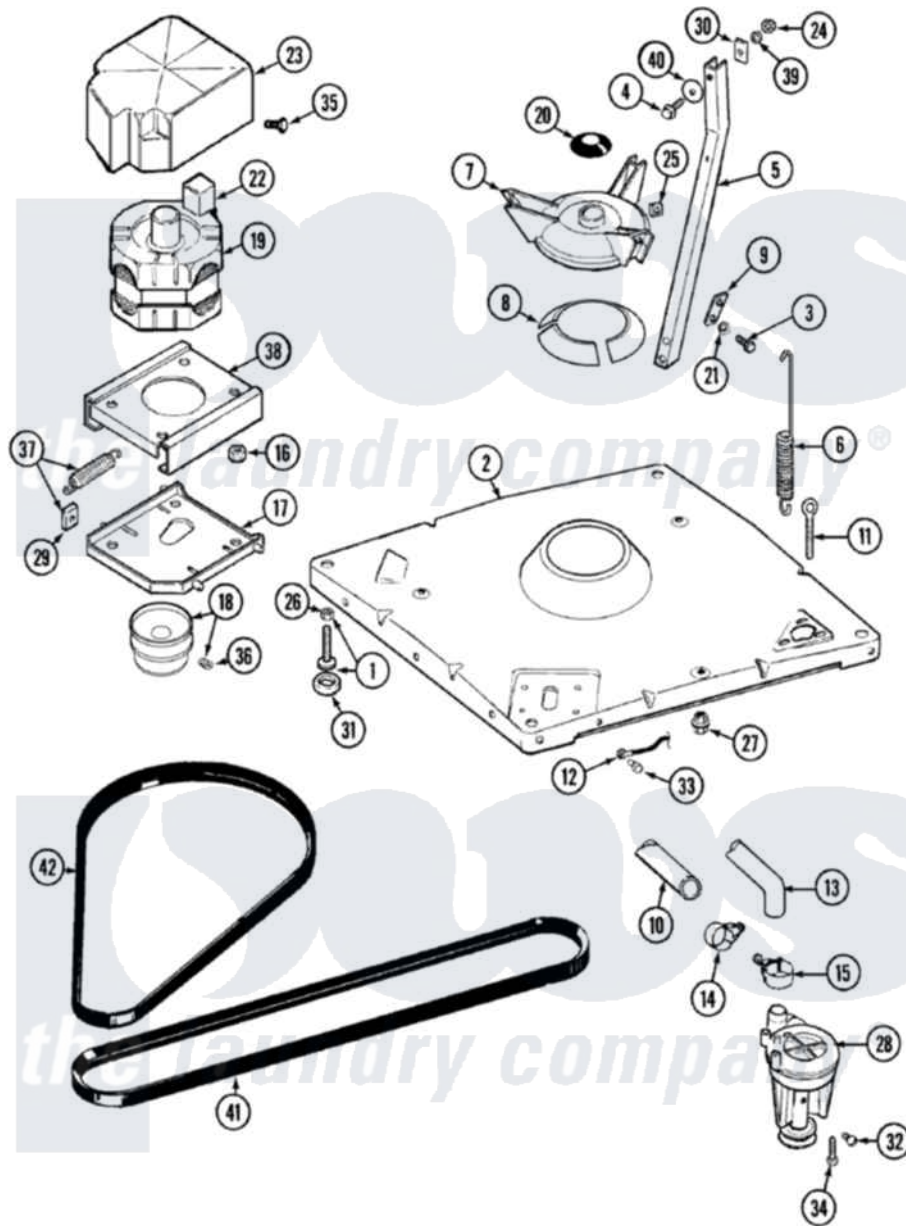

Maytag LAT9334ABE 01 - BASE

Maytag Residential Maytag LAT9334ABE Washer Parts Parts Diagram 01 - BASE
 Click on the part number to view part

Item	Original Part Number	Replaced By	Status	Part Description
1	Y302699	22003428		Leg, Adjustable
2	22001172	22002150		Base
3	Y015627			Screw- Hex
4	205254	W10175938		Bolt
"	200744	W10175939		Bolt
5	213053			Brace, Tub Part Not Used
6	22001300			Spring, Centering
7	203725			Damper W/Bolt And Clip
8	203956			Damper Pad Kit
9	213073			Washer, Double Brace
10	214767	22001448		Hose, Pump
11	216416			Bolt, Eye/Centering Spring
12	901220			Ground Wire
13	213045			Hose, Outer Tub Part Not Used
14	202574	3367052		Clamp, Hose
15	202574	3367052		Clamp, Hose

16	Y311426	3400029	Nut, Adapter Plate
17	22001301		Mount, Motor Lower-Assembly
18	200816	6-2008160	Pulley- MO
19	201805	12002351	Motor-Drve
20	211028	22001586	Deflector, Water
21	911852	486009	Lockwasher
22	206505		Not Available PROD. No.201664-15, & No.205463-3.
"	205132		Not Available SWITCH, MOTOR EXTERNAL START No.201664-14,205463- 4 & 201800-4
23	215098		Shield, Motor
24	Y052734		Nut, Carrage Bolts And Bracket
25	Y052785		Nut, Brace To Damper
26	210385		Lock Nut For Adjustable Leg
27	211949		Nut, Adjustment Eyebolt
28	202203	6-2022030	Pump As Pa
29	204998	205000	Roller And Spring Kit 4+Spr
30	212979		Not Available WASHER, TUB BRACE
31	210684		Foot, Adjustable Leg
32	Y015408	22003235	Screw, Bearing Insert
33	912365	3370225	Screw
34	211880		Screw, HeX Head No.10 X 1/2 Inc
35	213121	3400111	Screw, 12-14 X 5/8
36	Y053241		Set Screw, Motor Pulley
37	205000		Roller And Spring Kit 4+Spr
38	206707	6-2097750	Trans Dee
39	214956		Motor Mount Assembly
40	Y054867		Washer, Lock
41	211100		Washer, Outer Tub